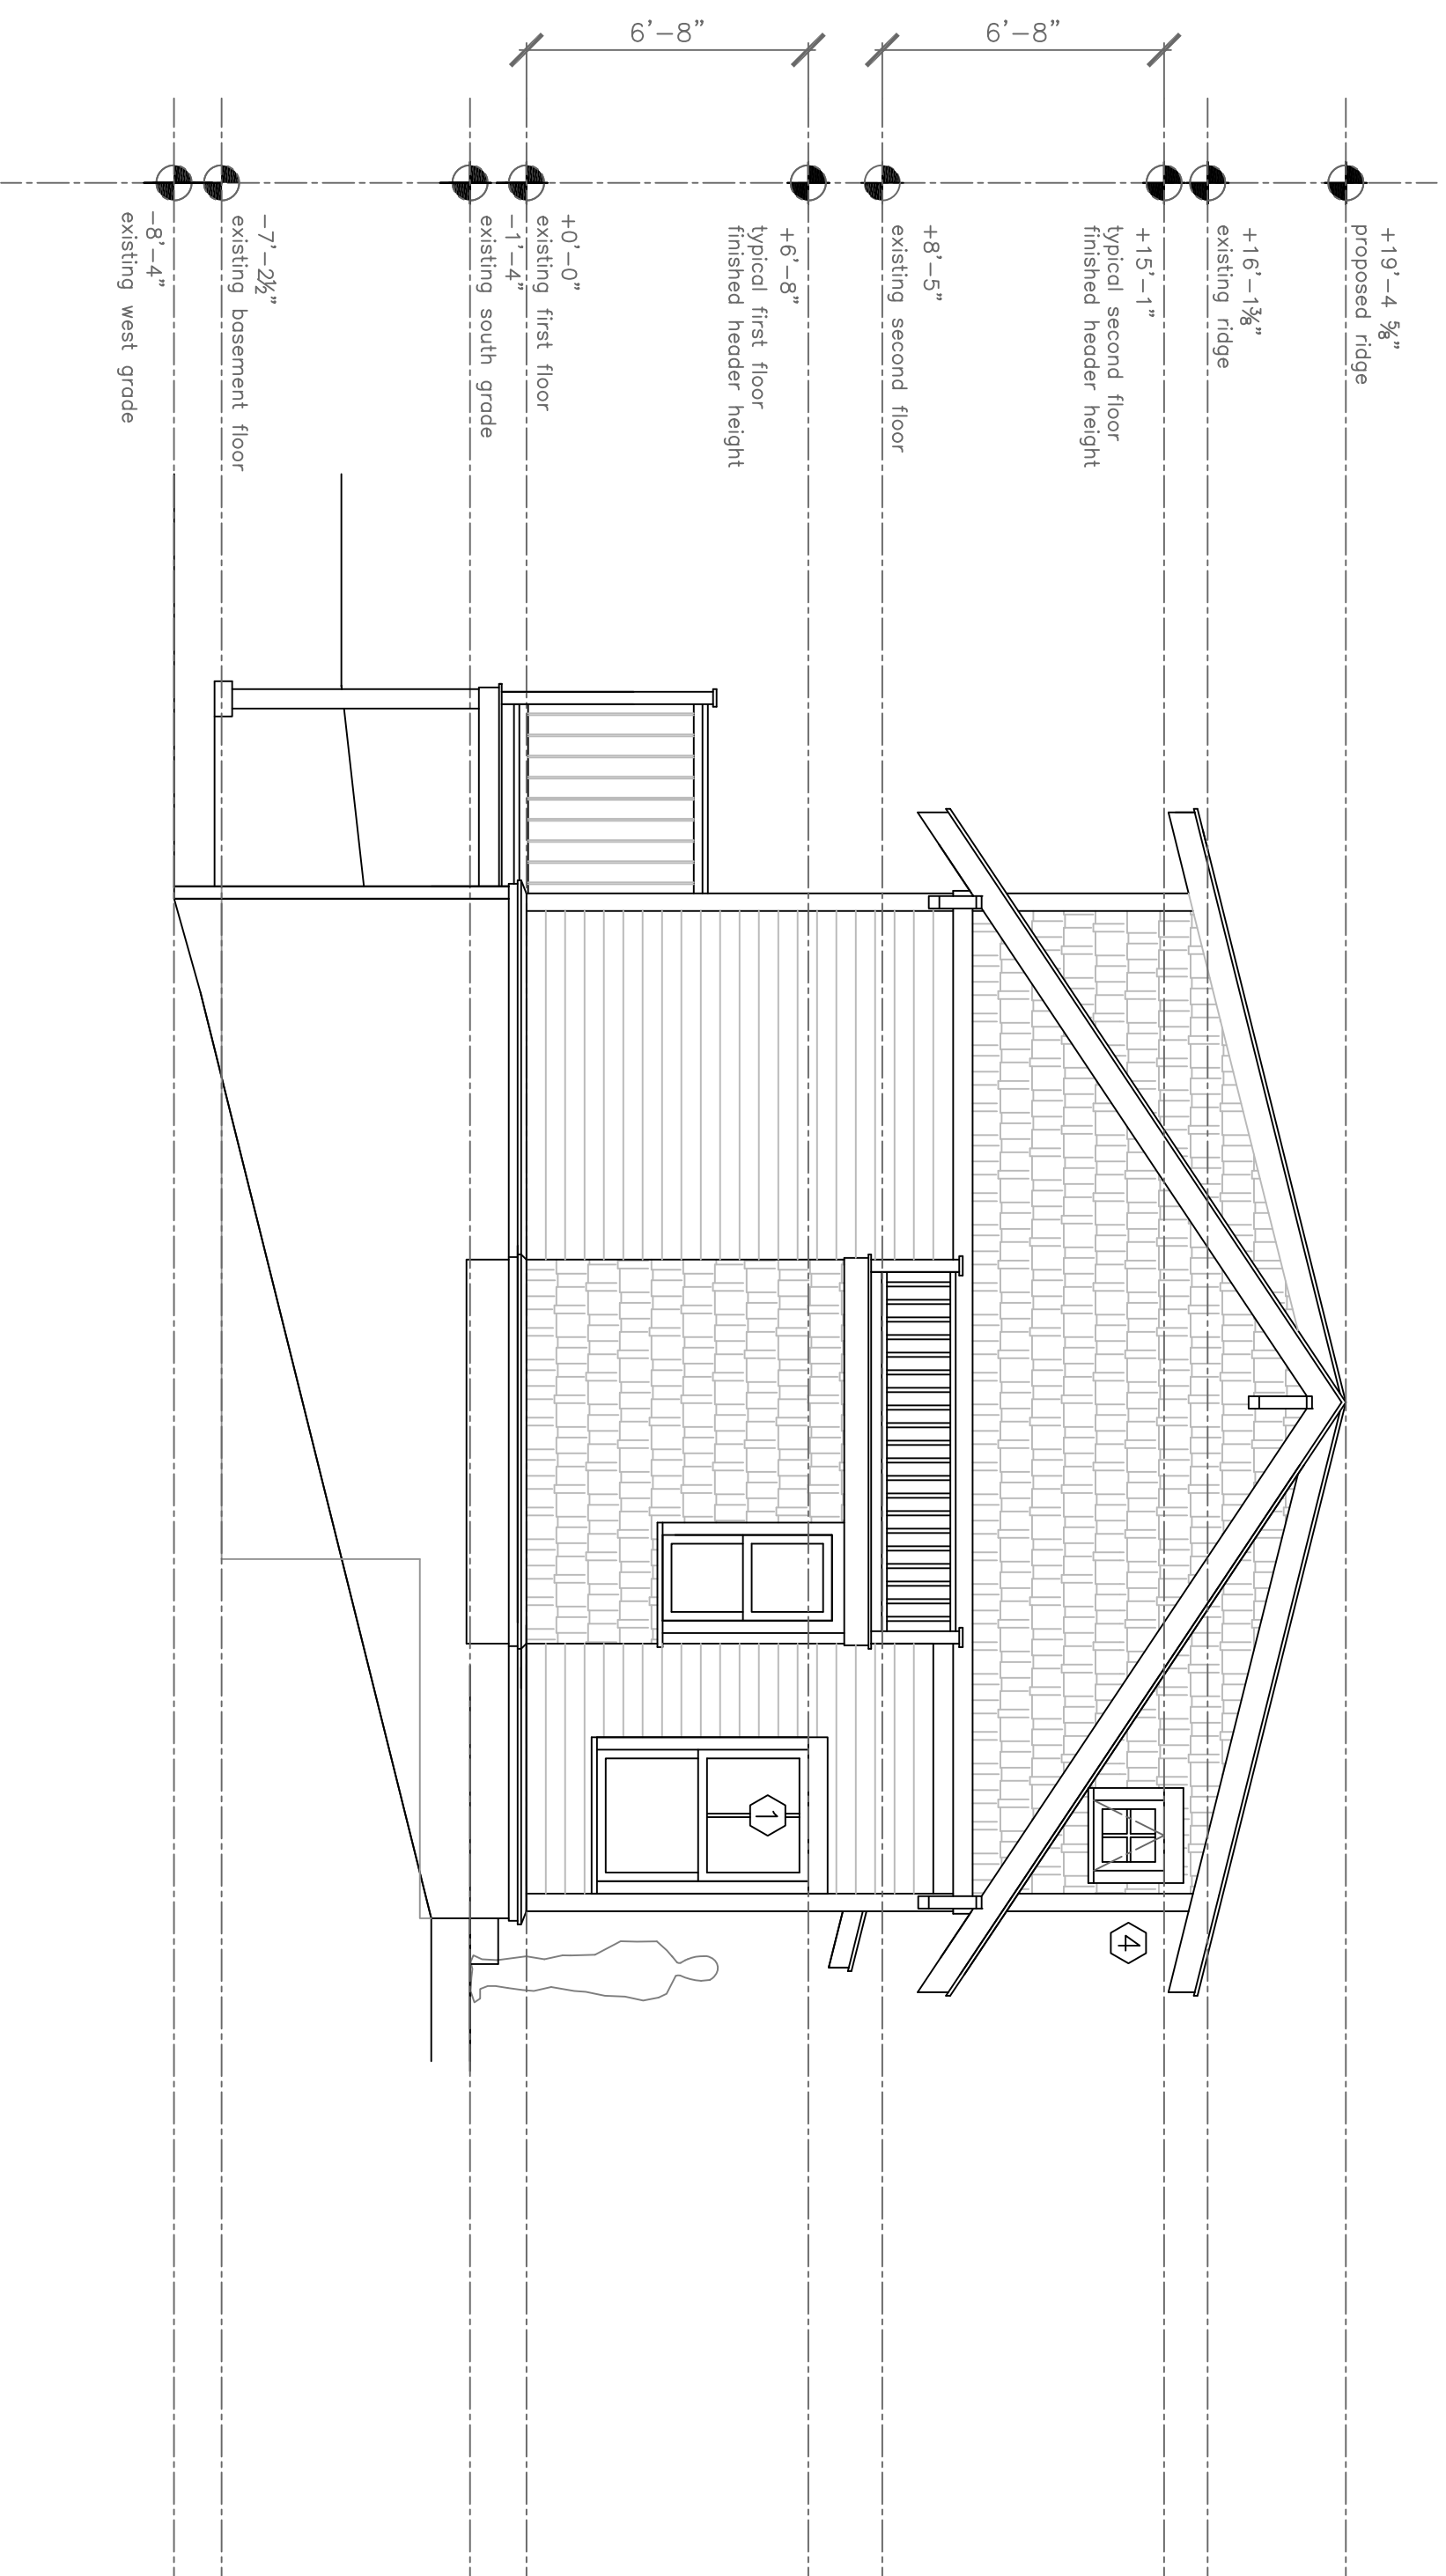

Rachel Conly

Architectural Design

Peaks Island, Maine 04108
207.766.5625

**Proposed
West Elevation**

A Proposed West Elevation
1/4" = 1'-0"

PROJECT

Moan Residence
186 Seashore Avenue
Peaks Island, Me.
04108

DATE	4.14.12	REVISED	11.3.12
SCALE	1/4" = 1'-0"	DRAWN BY	1.4.13
NOTES			Rachel

A11