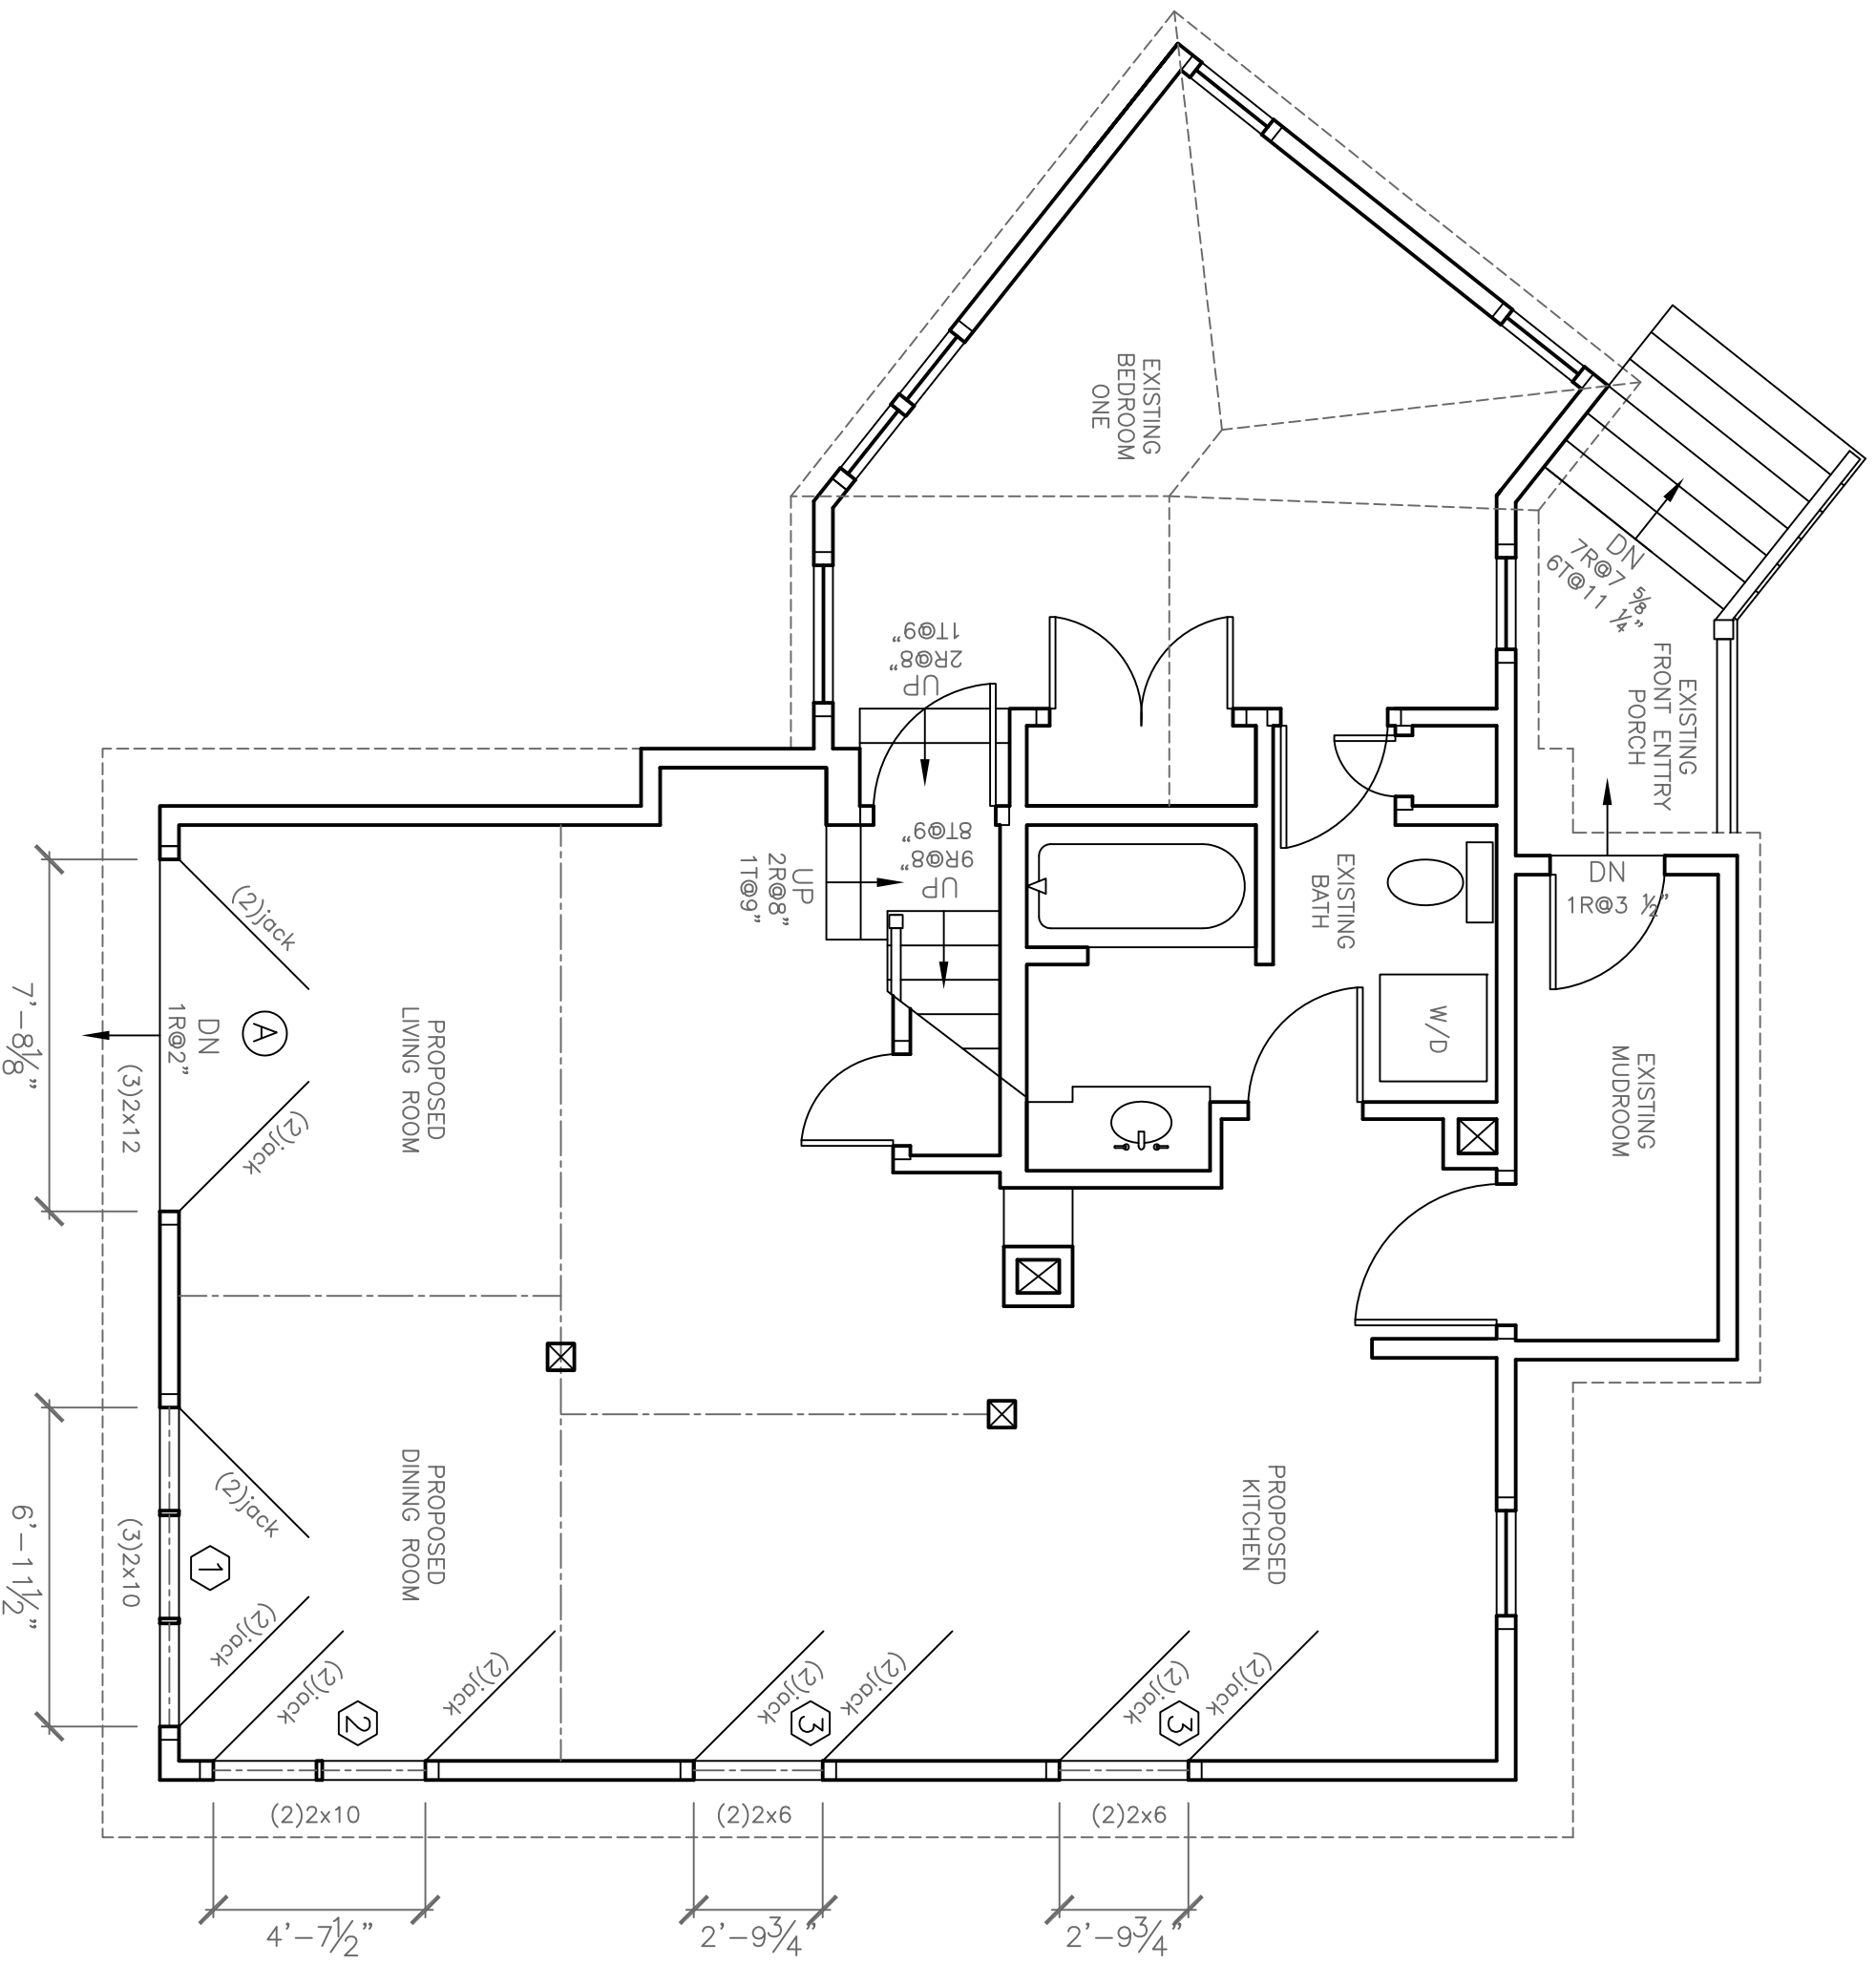

Rachel Conly

Architectural Design

Peaks Island, Maine 04108
207.766.5625

**Proposed Window
& Door Plan**

A Proposed First Floor Window/Door Renovation Plan
1/4" = 1'-0"

PROJECT
**Siegenthaler
Residence**
7 Winding Way
Peaks Island, Maine
04108

DATE 4.25.12
SCALE 1/4" = 1'-0"
DRAWN BY Rachel

NOTES