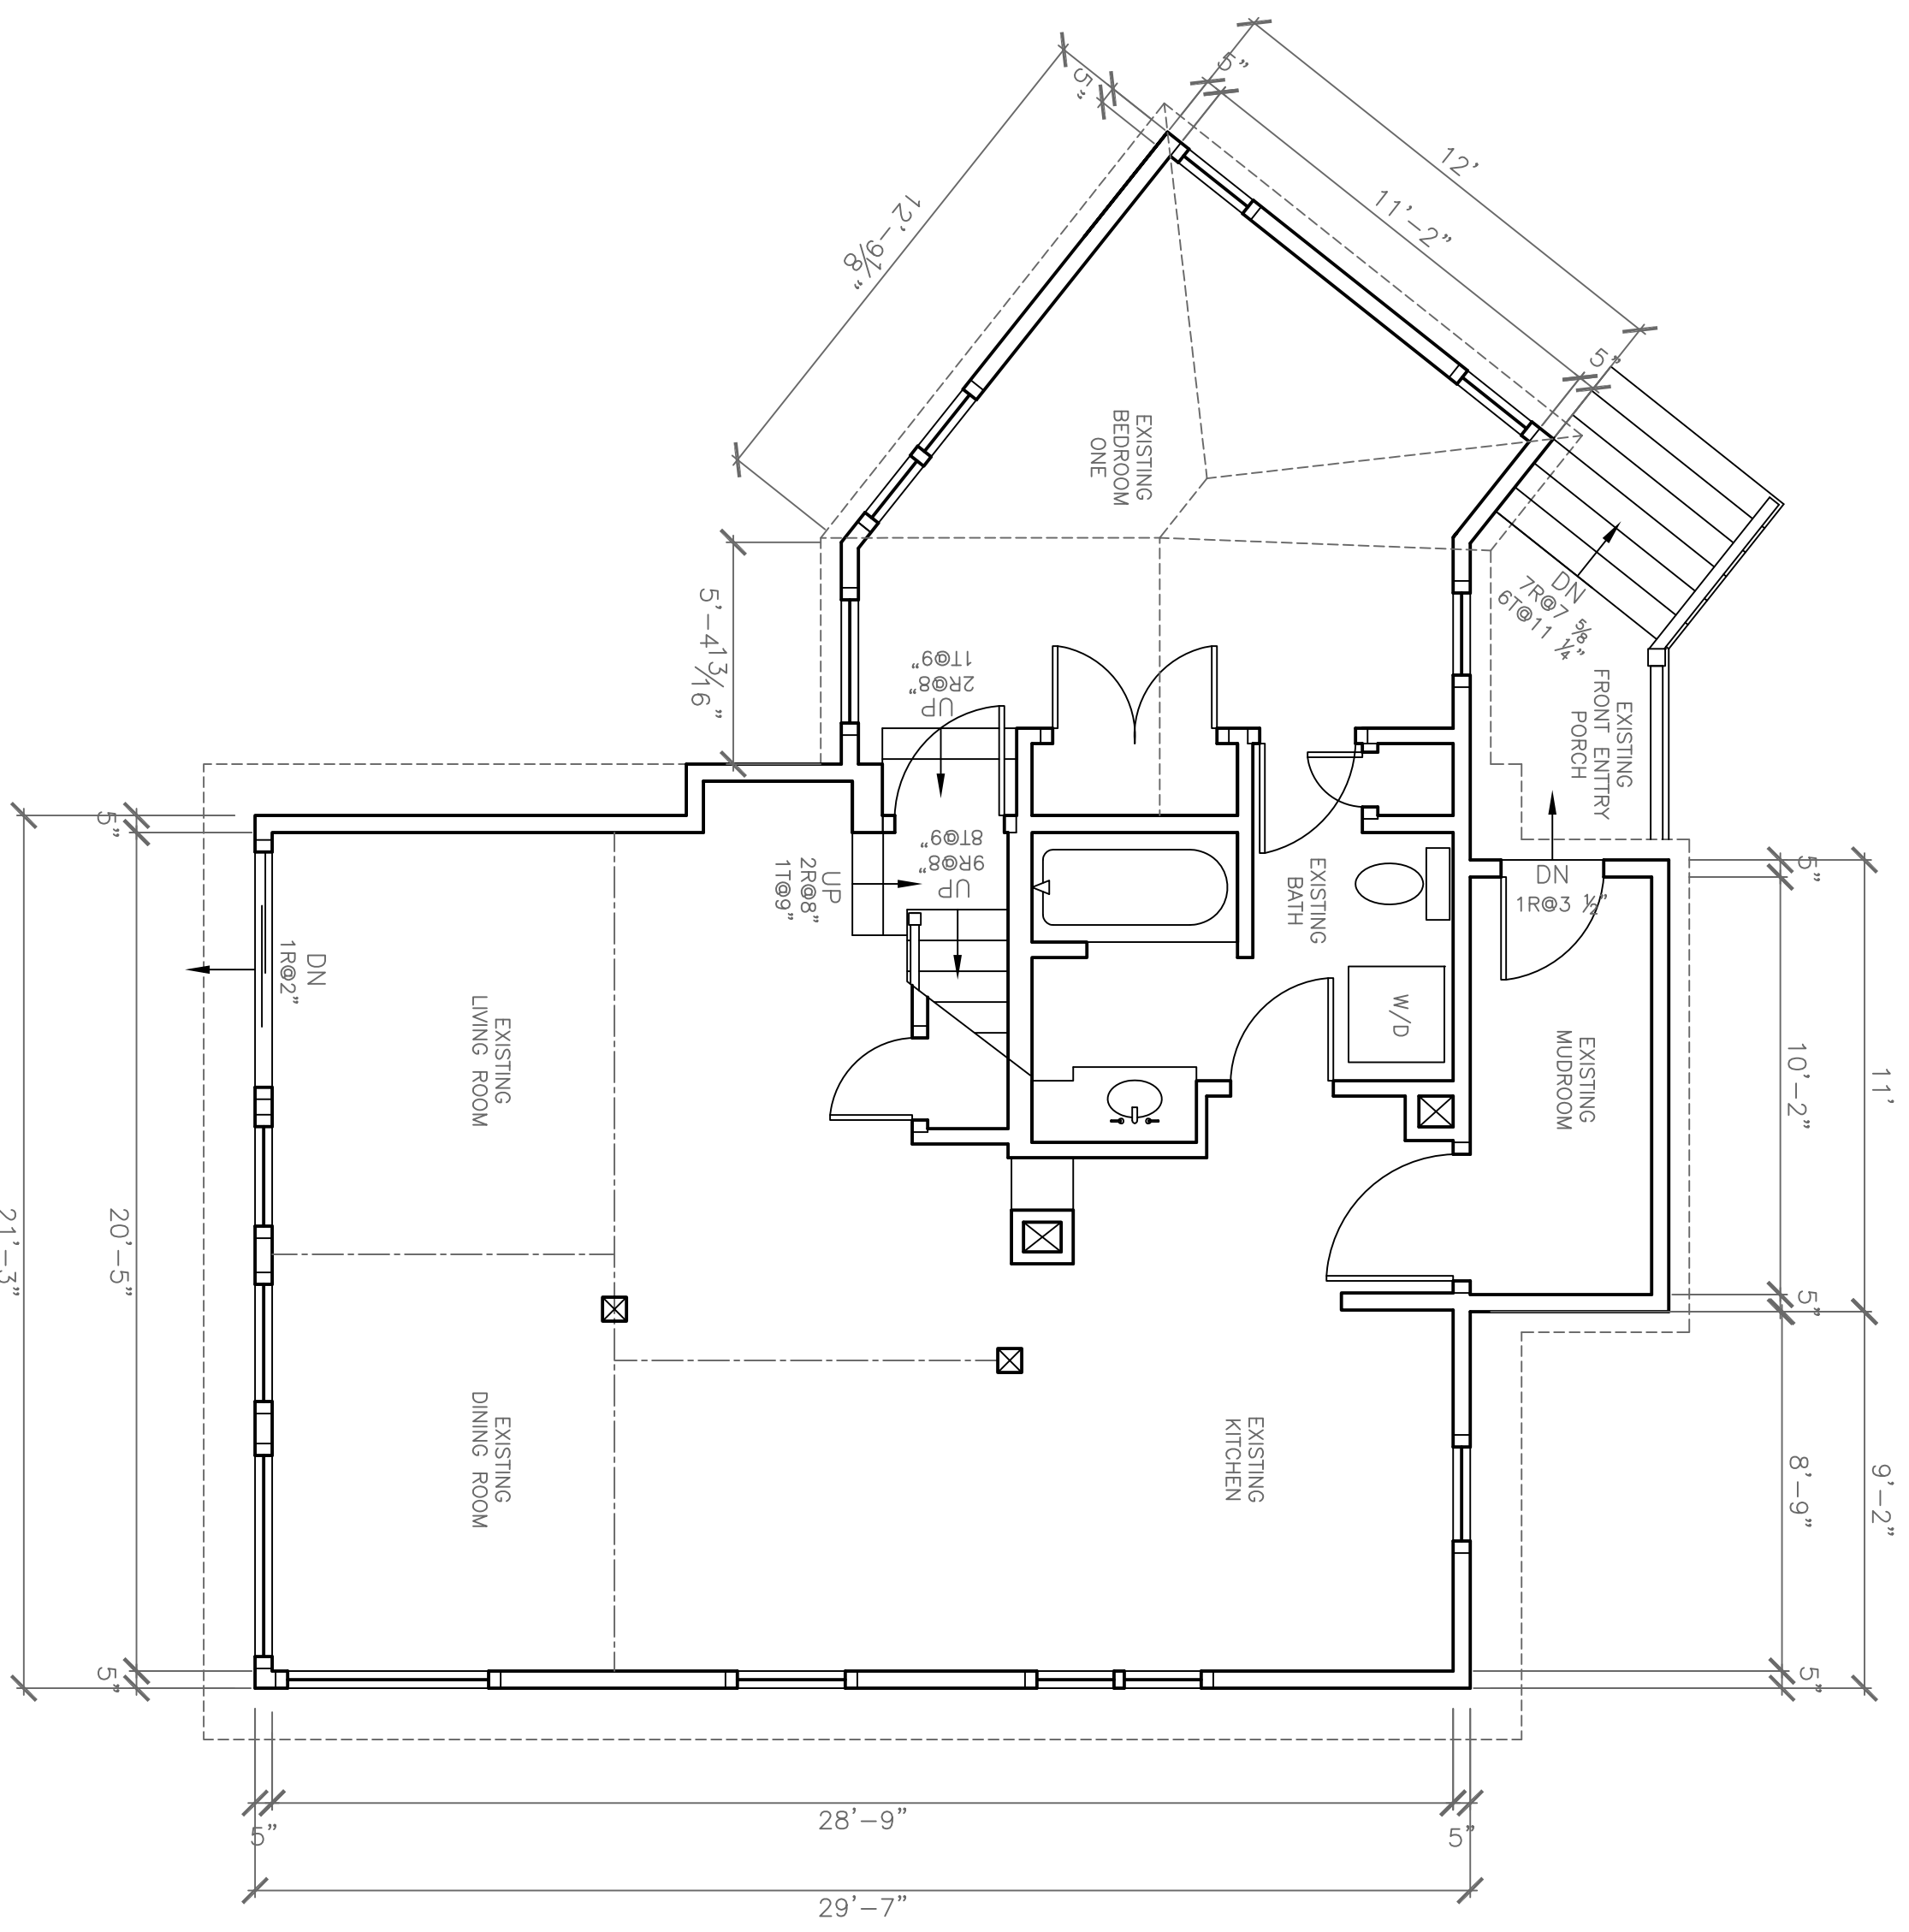

Rachel Conly

Architectural Design

Peaks Island, Maine 04108
207.766.5625

Existing Conditions

(A) Existing First Floor Plan
1/4" = 1'-0"

PROJECT
Siegenthaler
Residence

7 Winding Way
Peaks Island, Maine
04108

DATE
4.25.12

REVISED

SCALE
1/4" = 1'-0"

DRAWN BY
Rachel

NOTES

A1