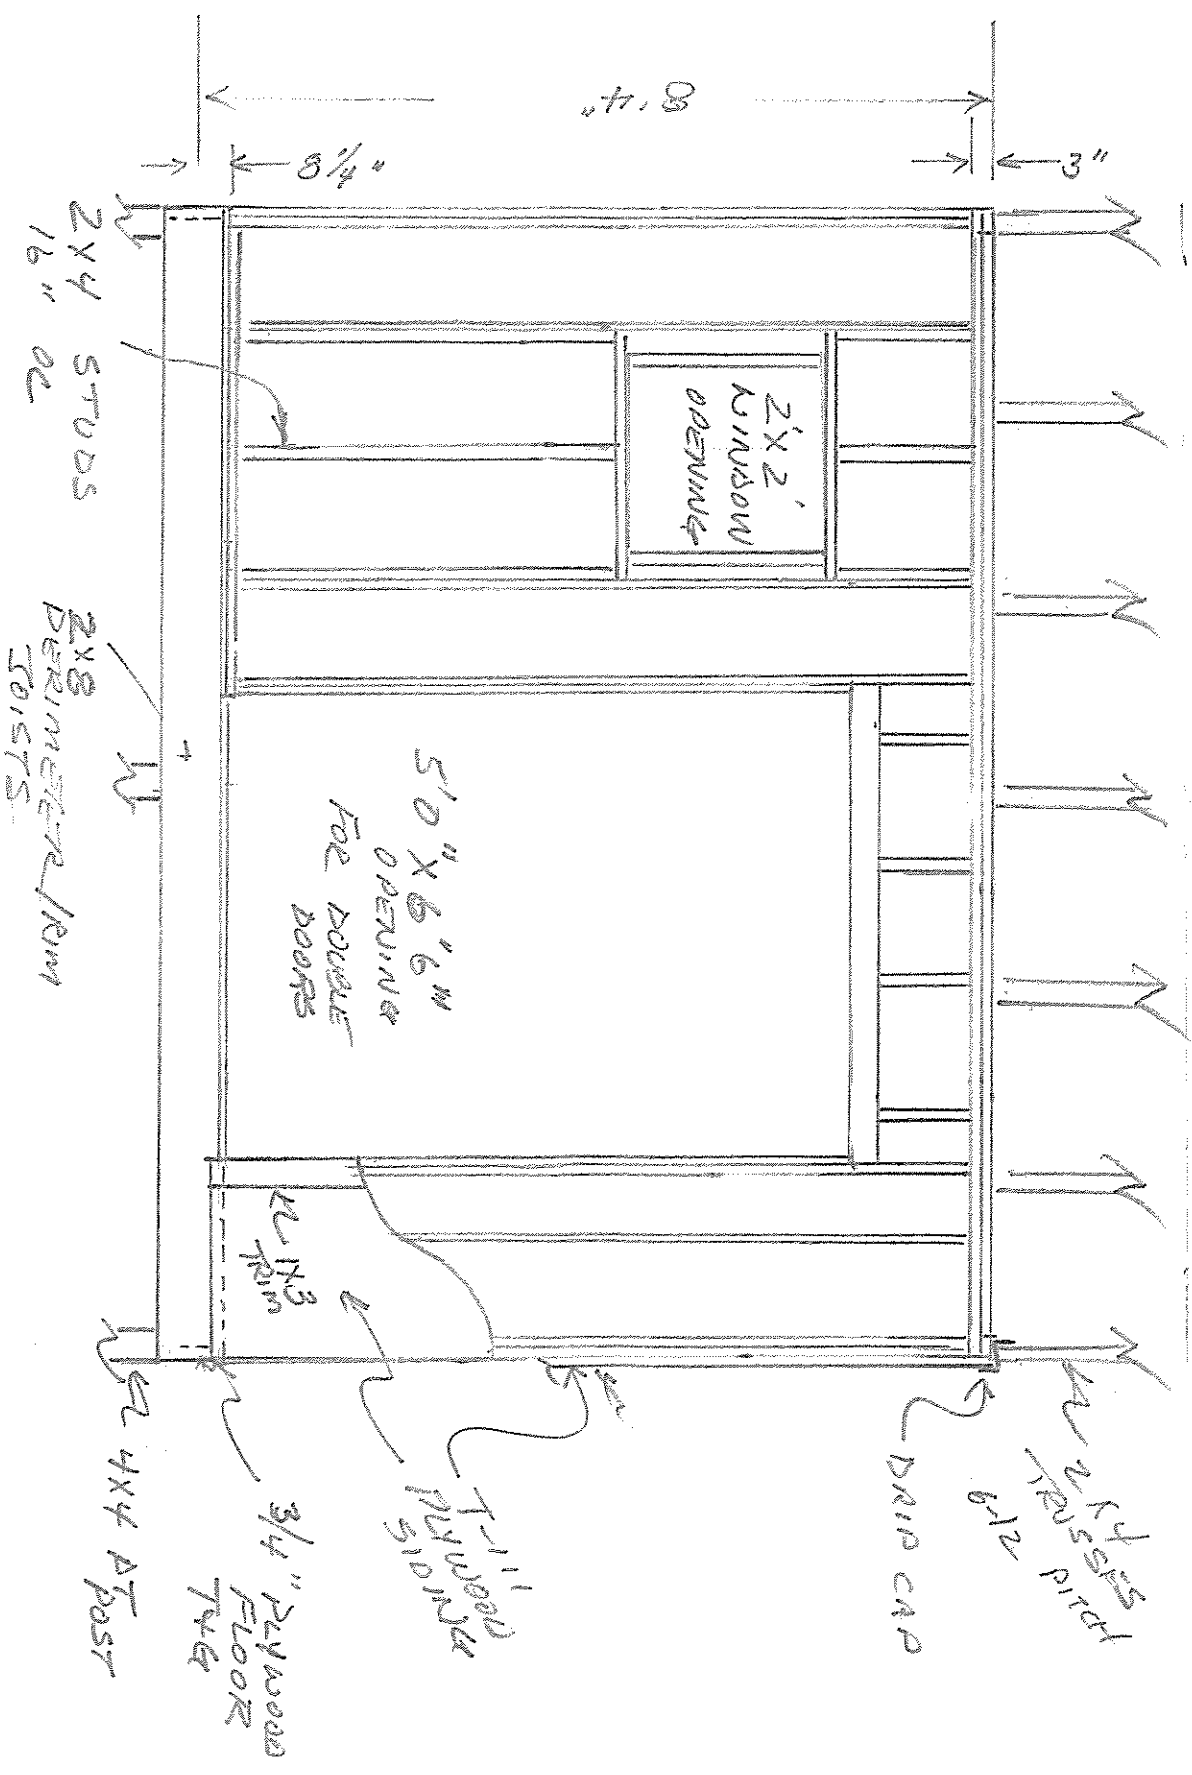

5 FRONT WALL DETAIL
 SCALE 1/2" = 1'-0"

HARMON SHEED