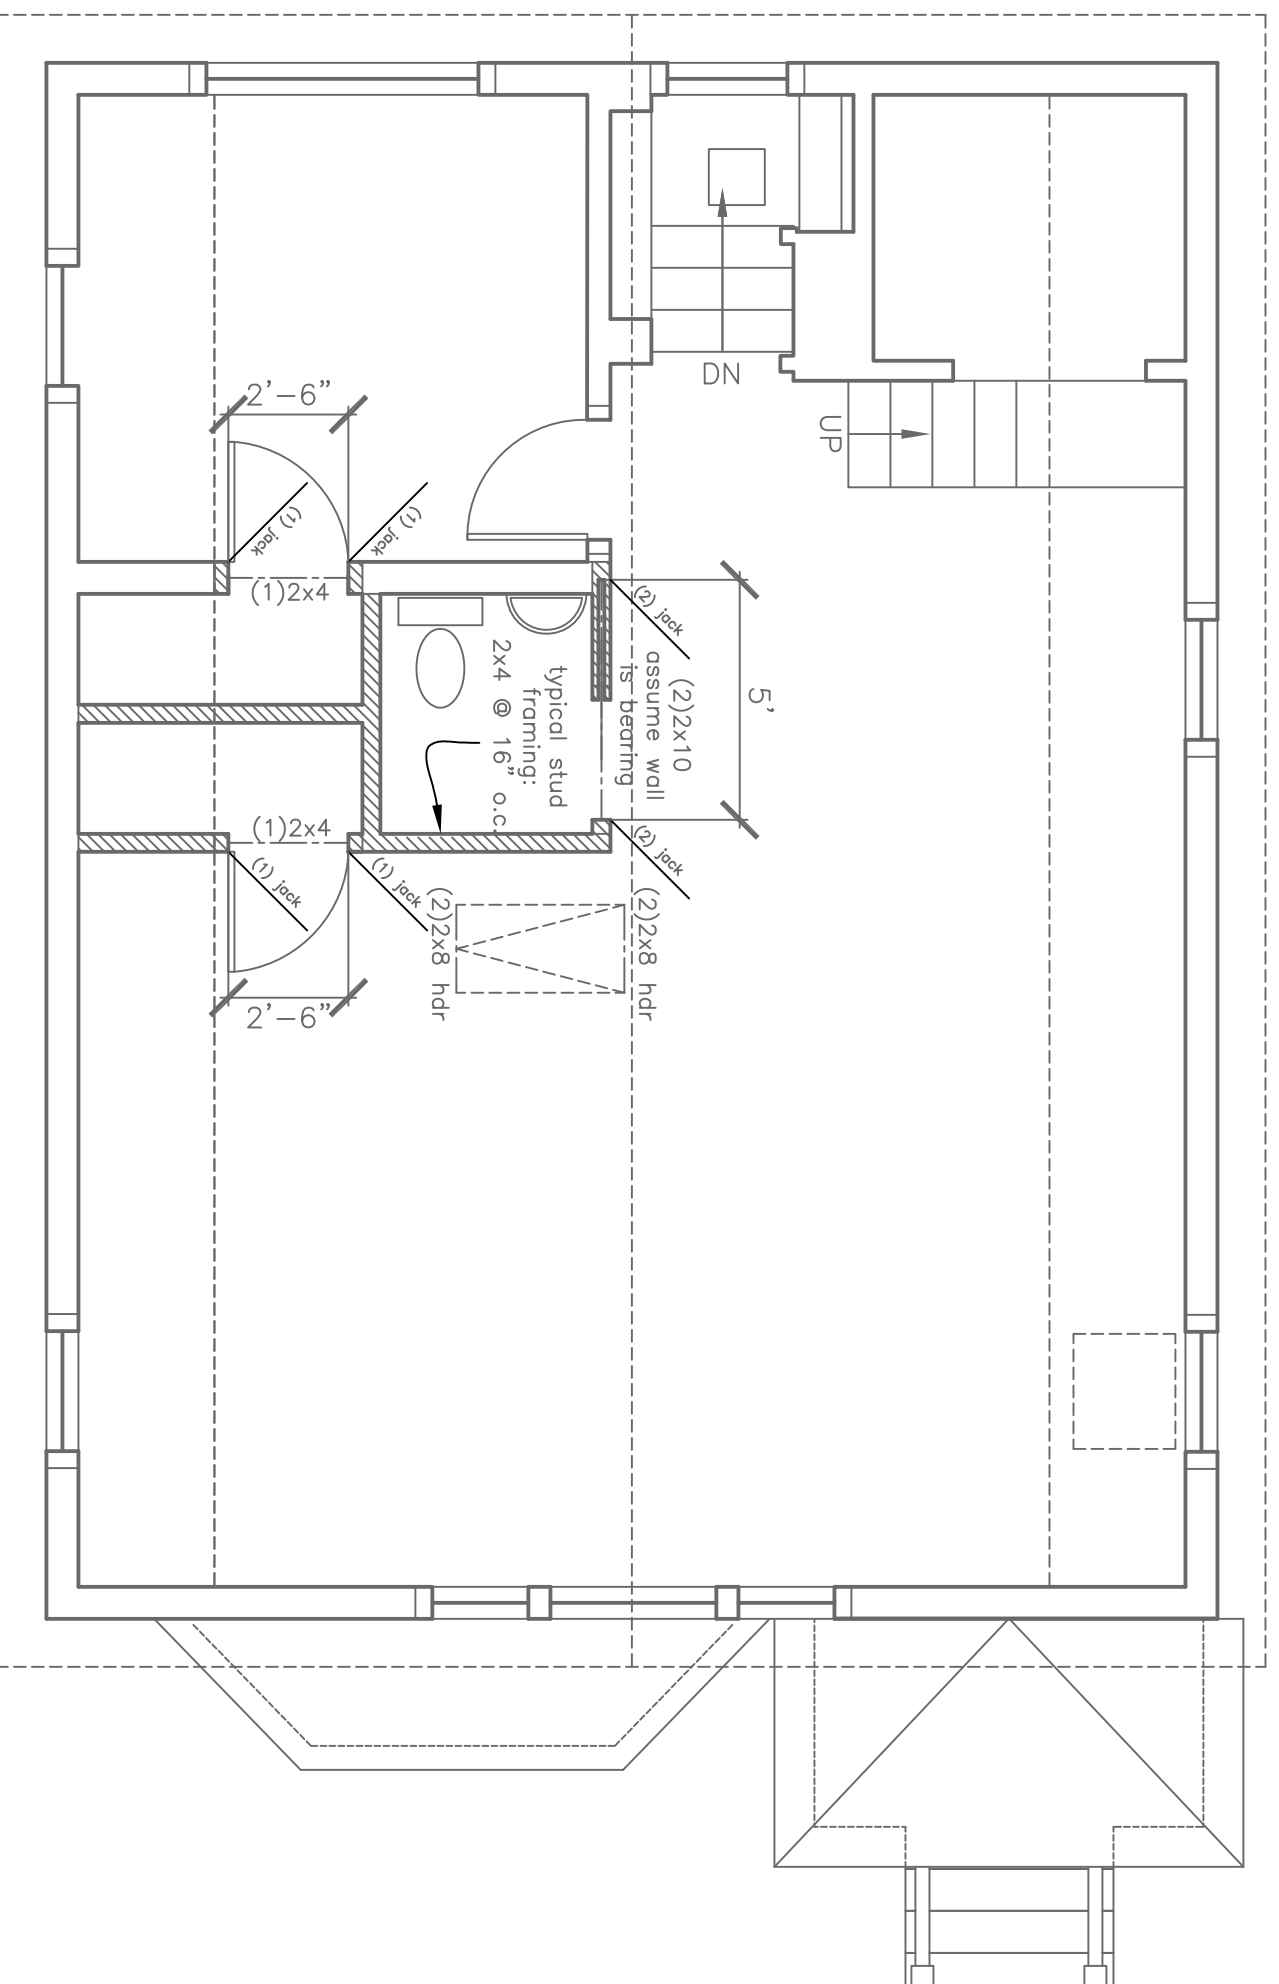

Rachel Conly

Architectural Design

Peaks Island, Maine 04108
207.766.5625

**Proposed Power,
Lighting &
Framing Plan**

A Proposed Power & Lighting Plan
1/4" = 1'-0"

B Proposed Framing Plan
1/4" = 1'-0"

PROJECT
Mills Benedict
Residence

9 Sandpiper Road
Peaks Island, Me.
04108

DATE	REVISED
5.3.13	5.21.13

SCALE
1/4" = 1'-0"

NOTES

DRAWN BY
Rachel

A3