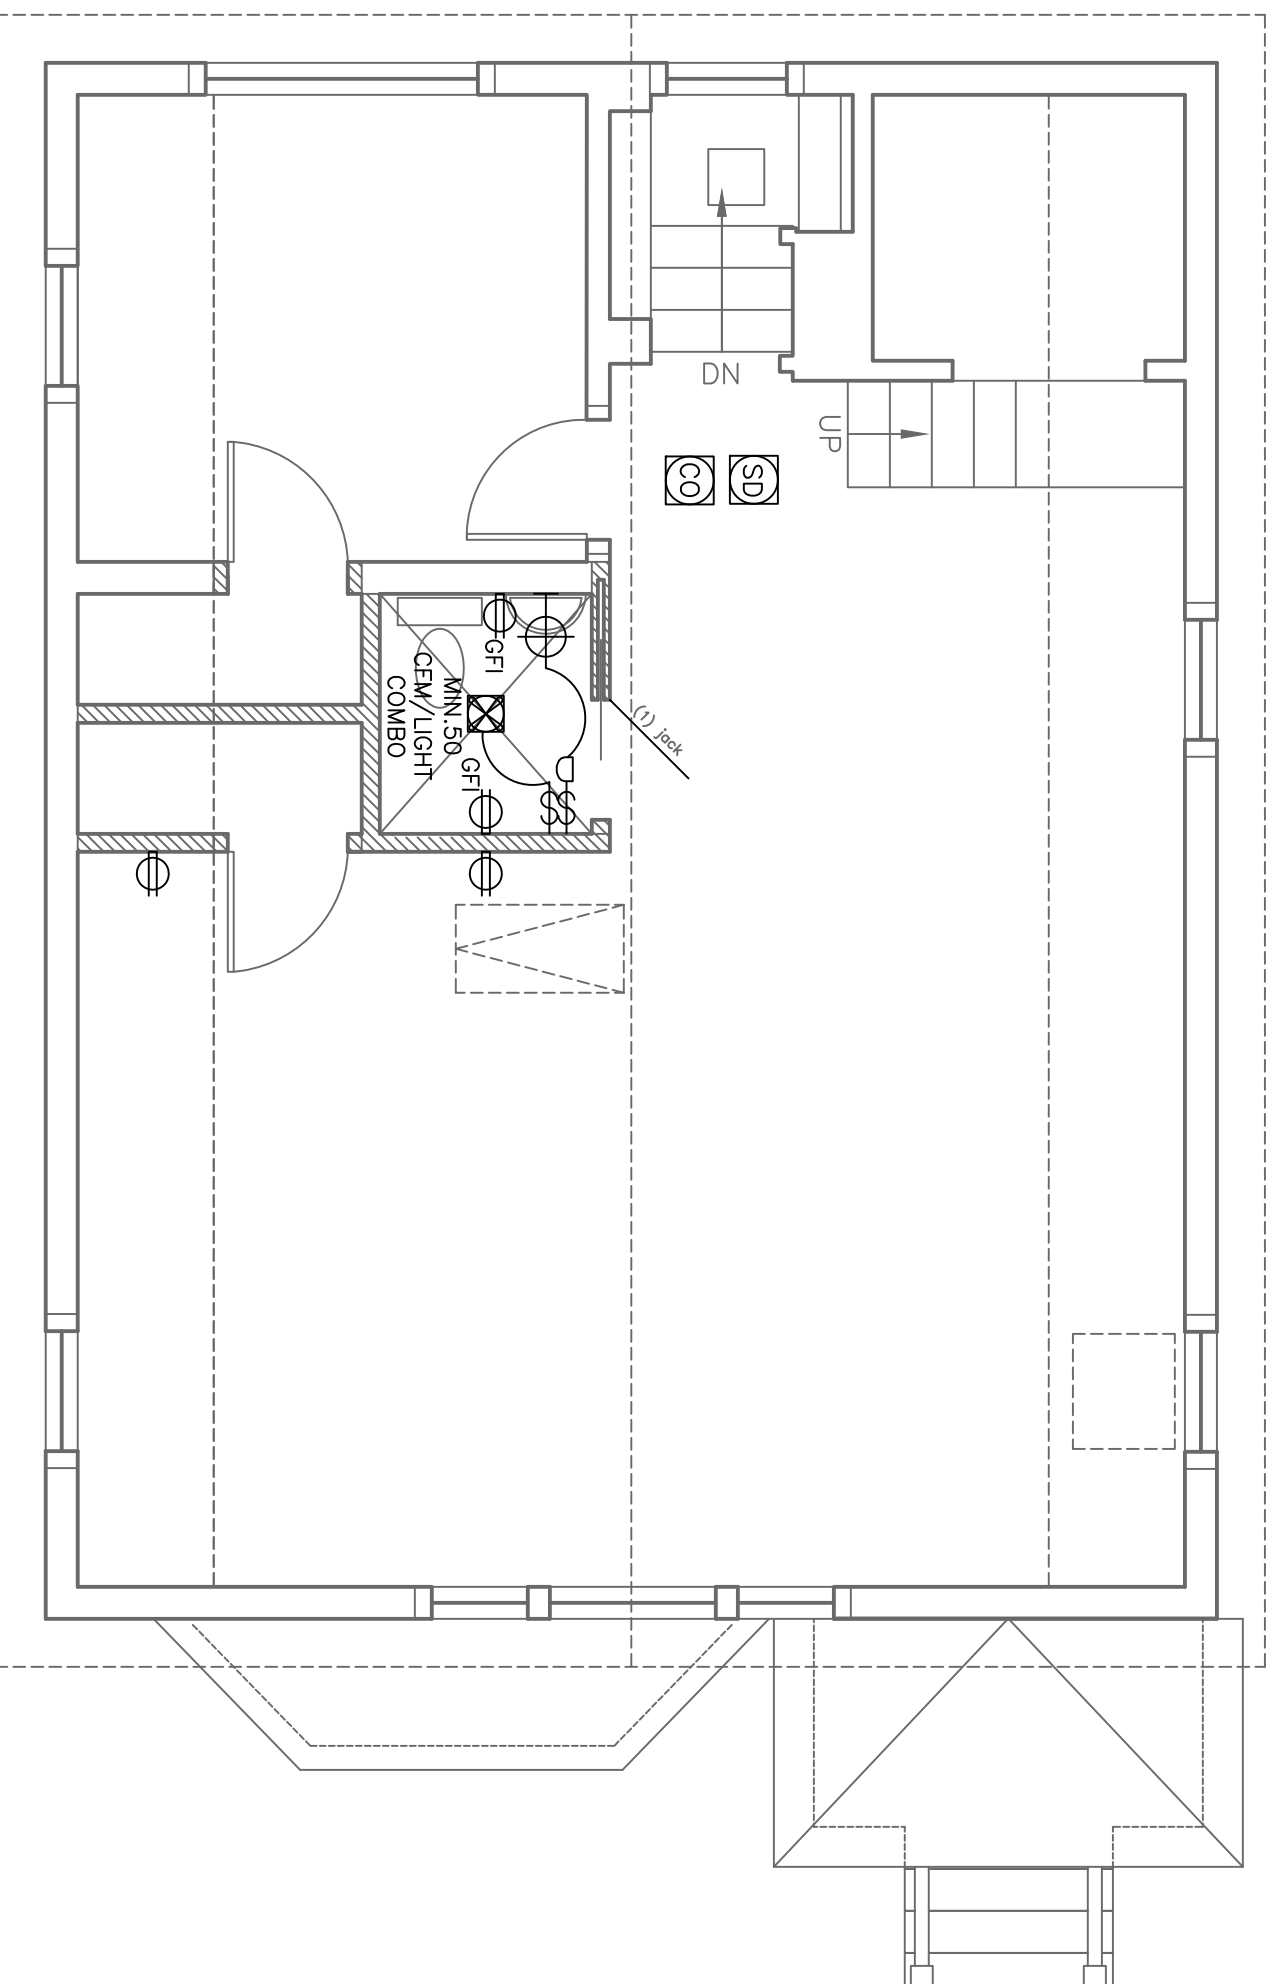

Rachel Conly

Architectural Design

Peaks Island, Maine 04108
207.766.5625

**Proposed Power,
Lighting &
Framing Plan**

A Proposed Power & Lighting Plan
1/4" = 1'-0"

B Proposed Framing Plan
1/4" = 1'-0"

PROJECT
Mills Benedict
Residence

9 Sandpiper Road
Peaks Island, Me.
04108

DATE	REVISED
5.3.13	5.21.13

SCALE
1/4" = 1'-0"

NOTES

DRAWN BY
Rachel

A3