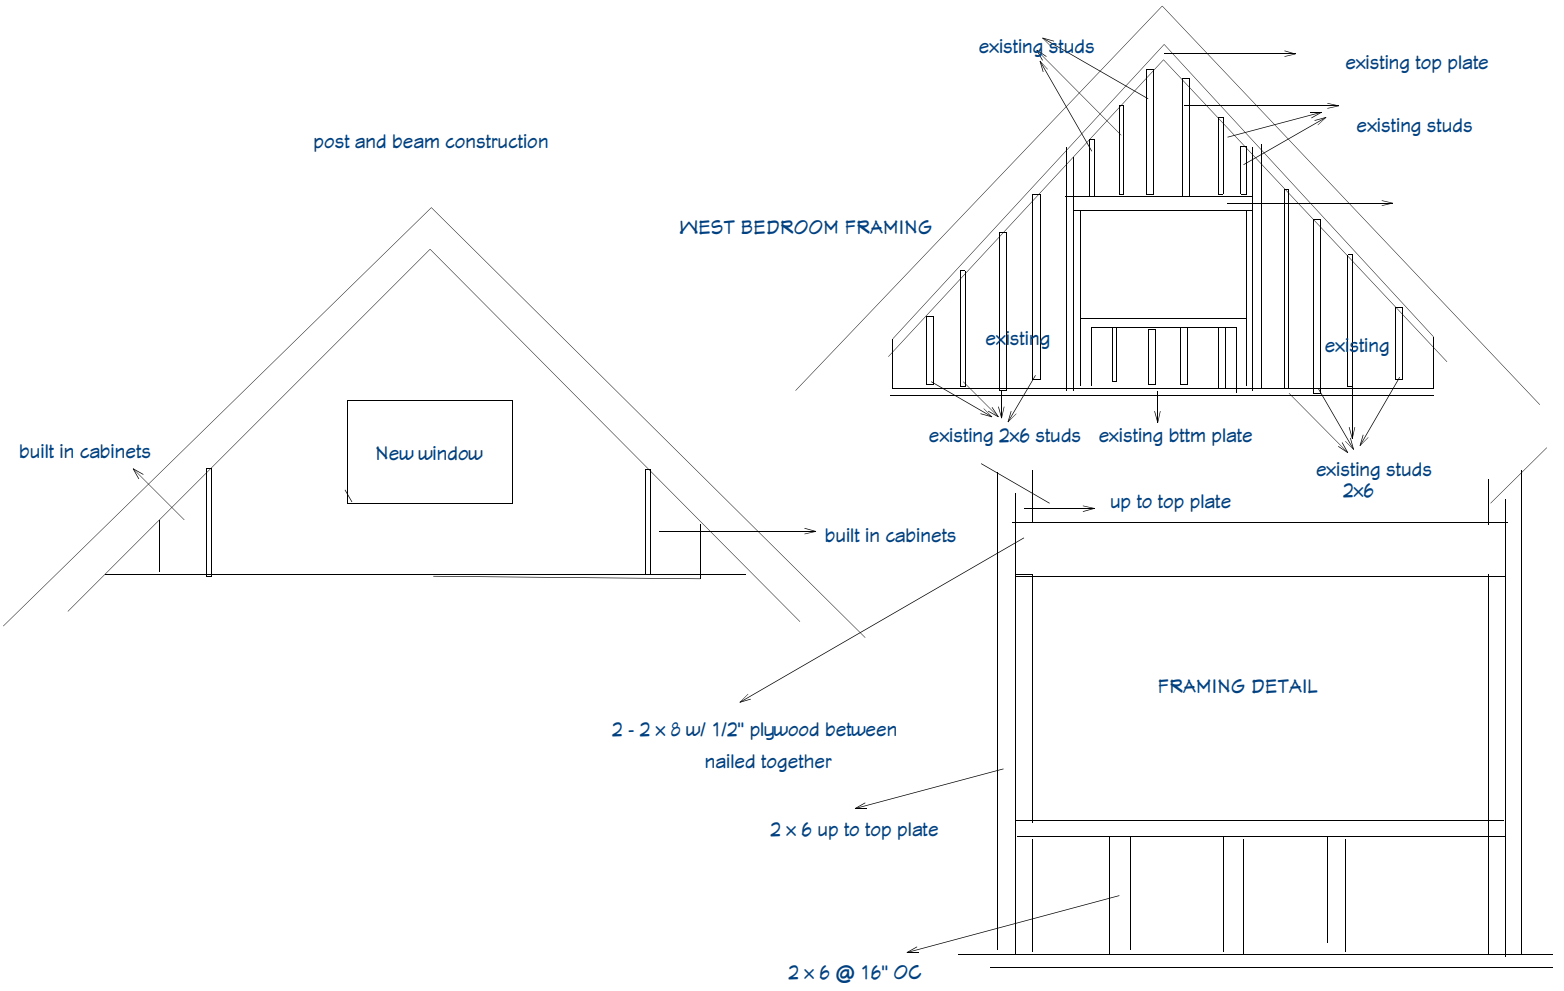

WEST BEDROOM FRAMING DETAIL

scale: 1/4" equals 1ft.