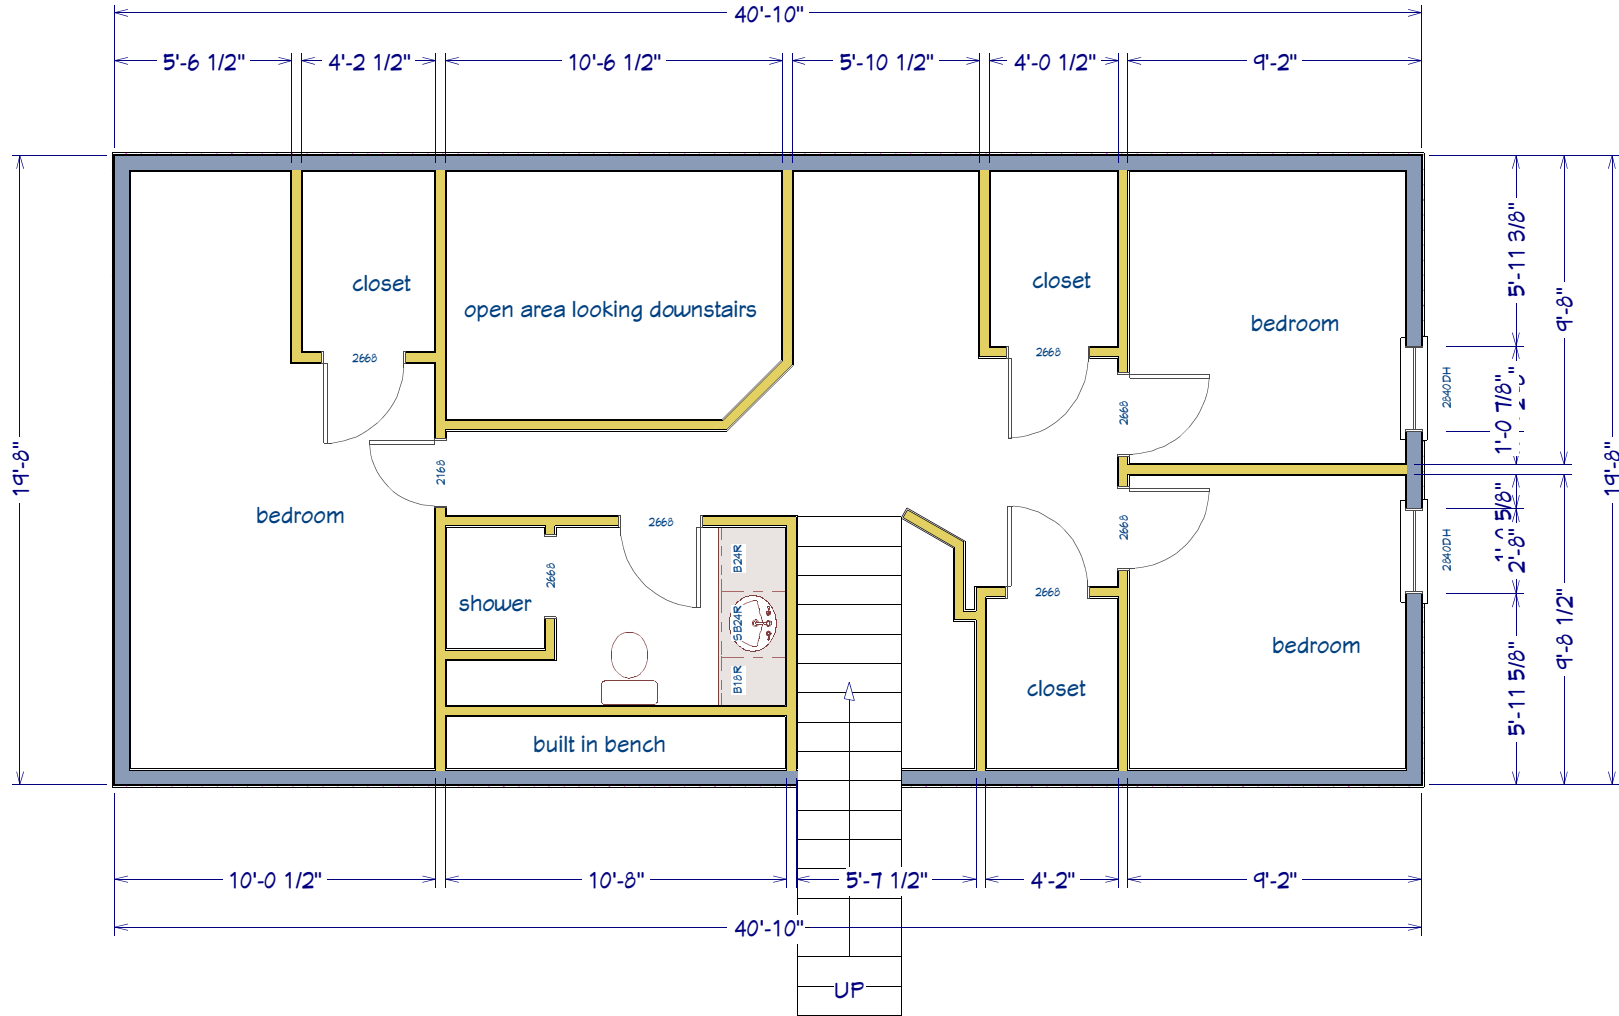

EXISTING UPSTAIRS FLOOR PLAN

scale: 1/4" equals 1 ft.