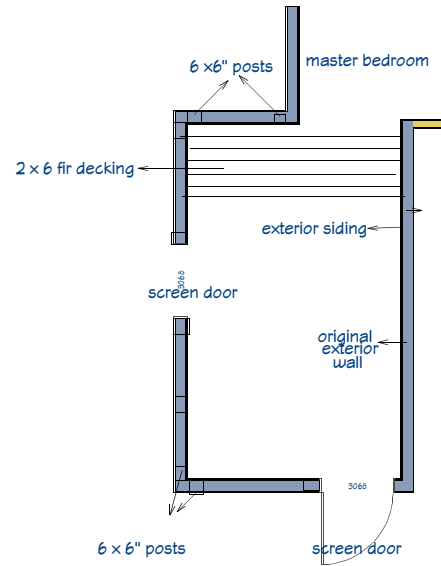

page--A-7 existing floor plan screened porch

framing on existing porch

scale-- 1/4" equals 1 ft.