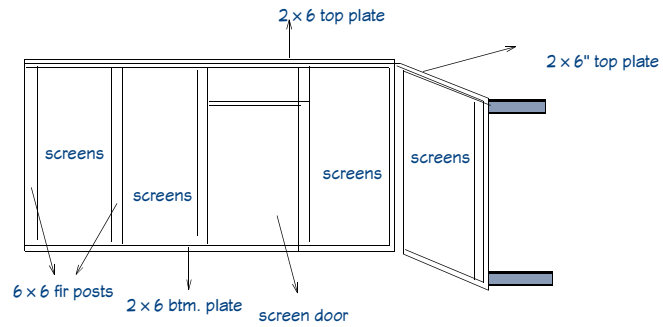

page--A-7 existing floor plan screened porch

framing on existing porch

scale-- 1/4" equals 1 ft.