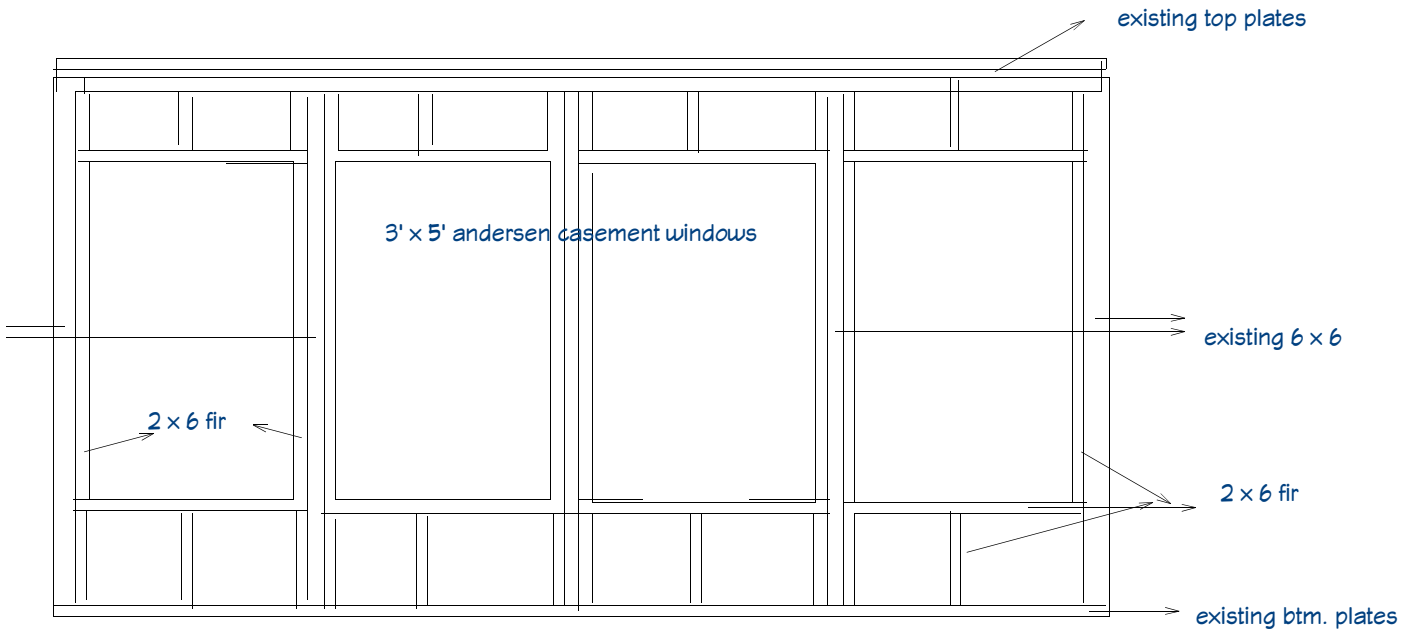

page--A-8

FRAMING DETAIL REMODEL OF PORCH

scale: 1/4" equals 1ft.