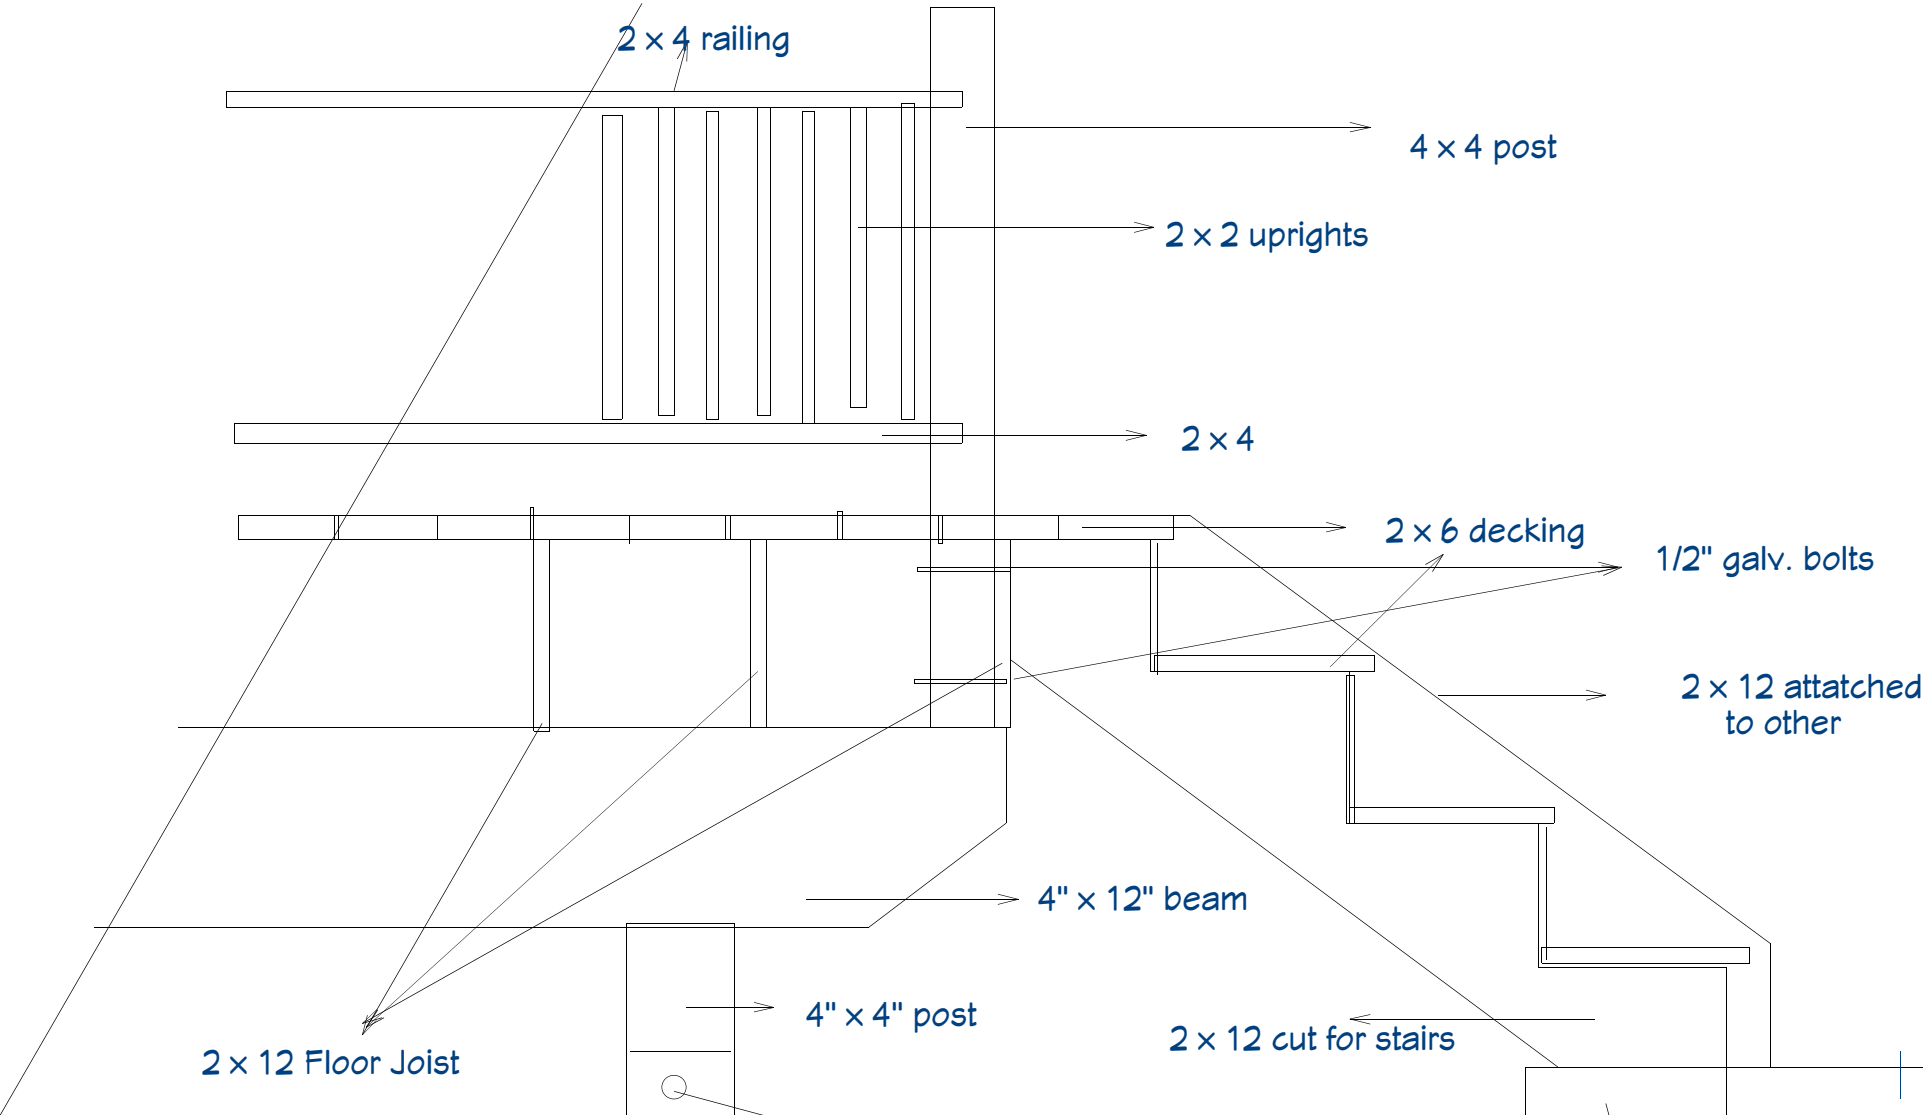

DECK STAIR DETAIL PLANS

deck stair detail

led