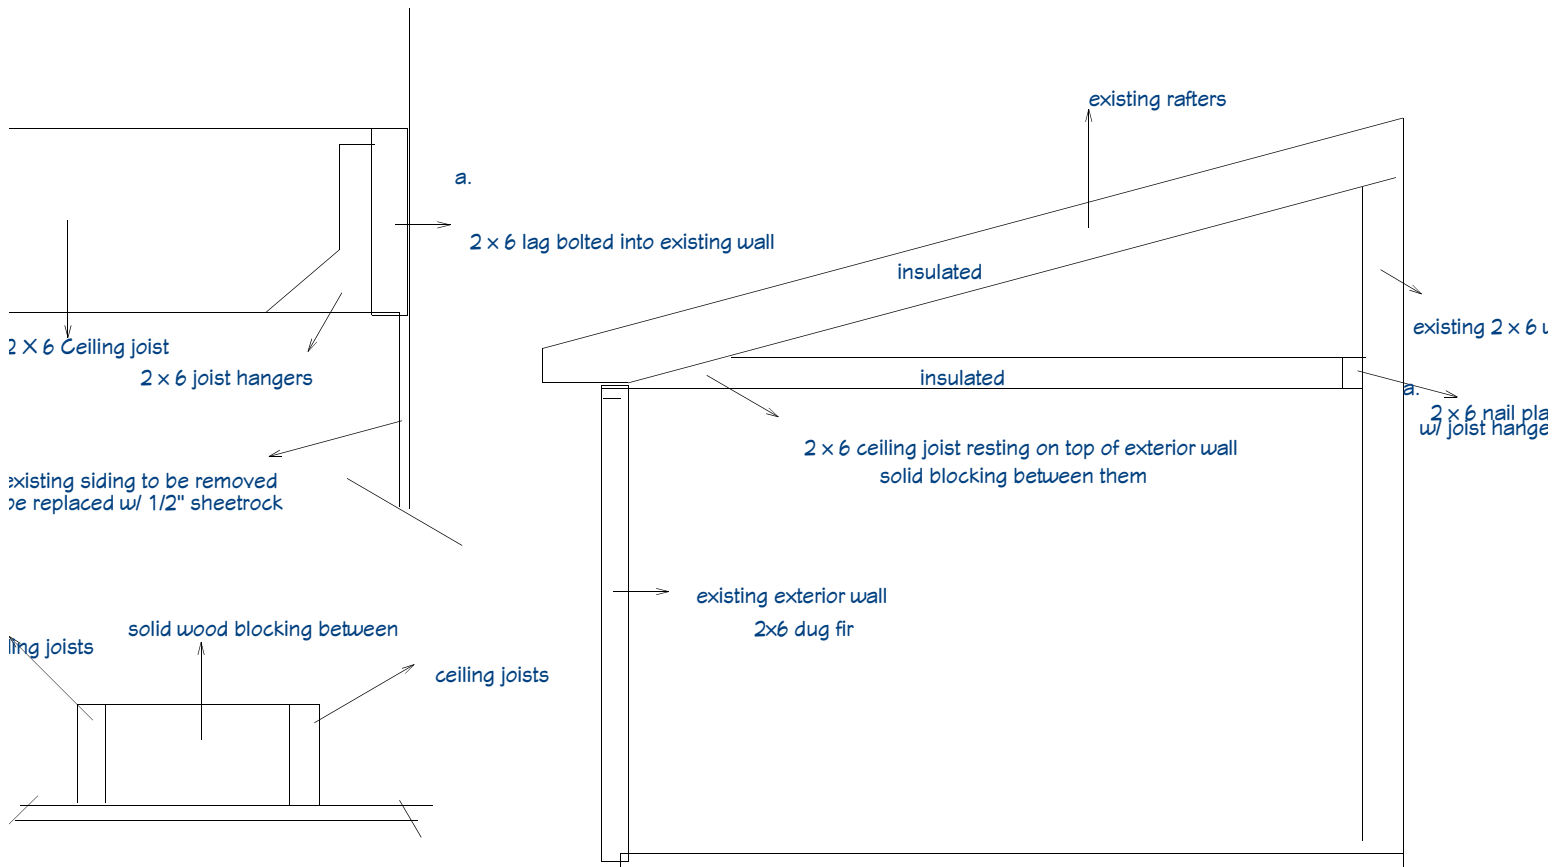

page--A-9
CEILING JOISTS PORCH REMODEL

scale: 1/4" equals 1ft.