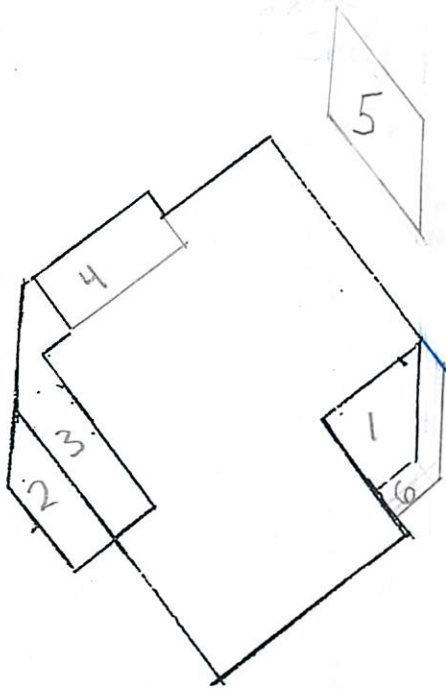

Plot Plan

Property line
goes back 289'

Property line
Goes back 278'

Scale - 1" = 20 ft.

- 1- Proposed Addition
- 2- Proposed Deck
- 3- Existing Deck
- 4- Screened Porch
- 5- Existing Shed
- 6- Propose Deck