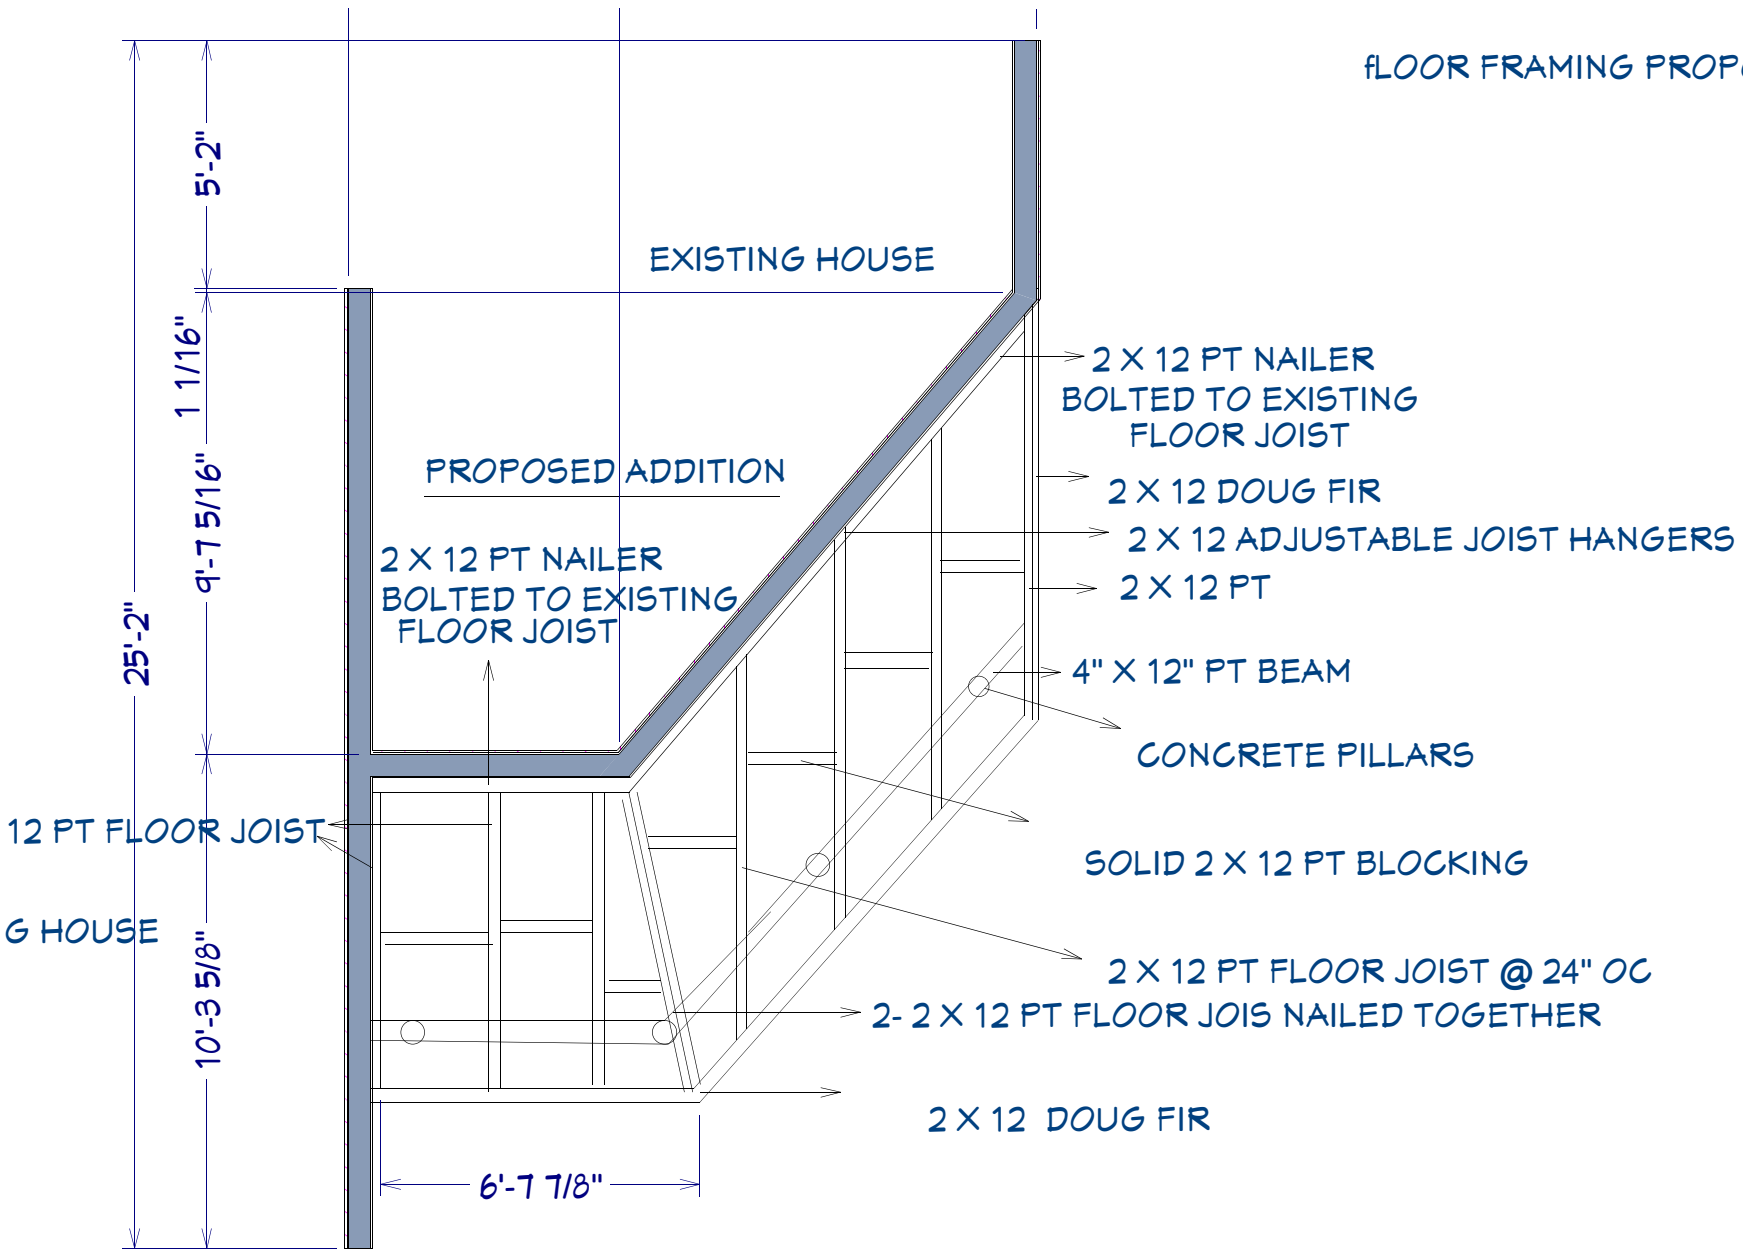

FLOOR FRAMING PROPOSED DECK

SCALE: 1/4" = 1FT.