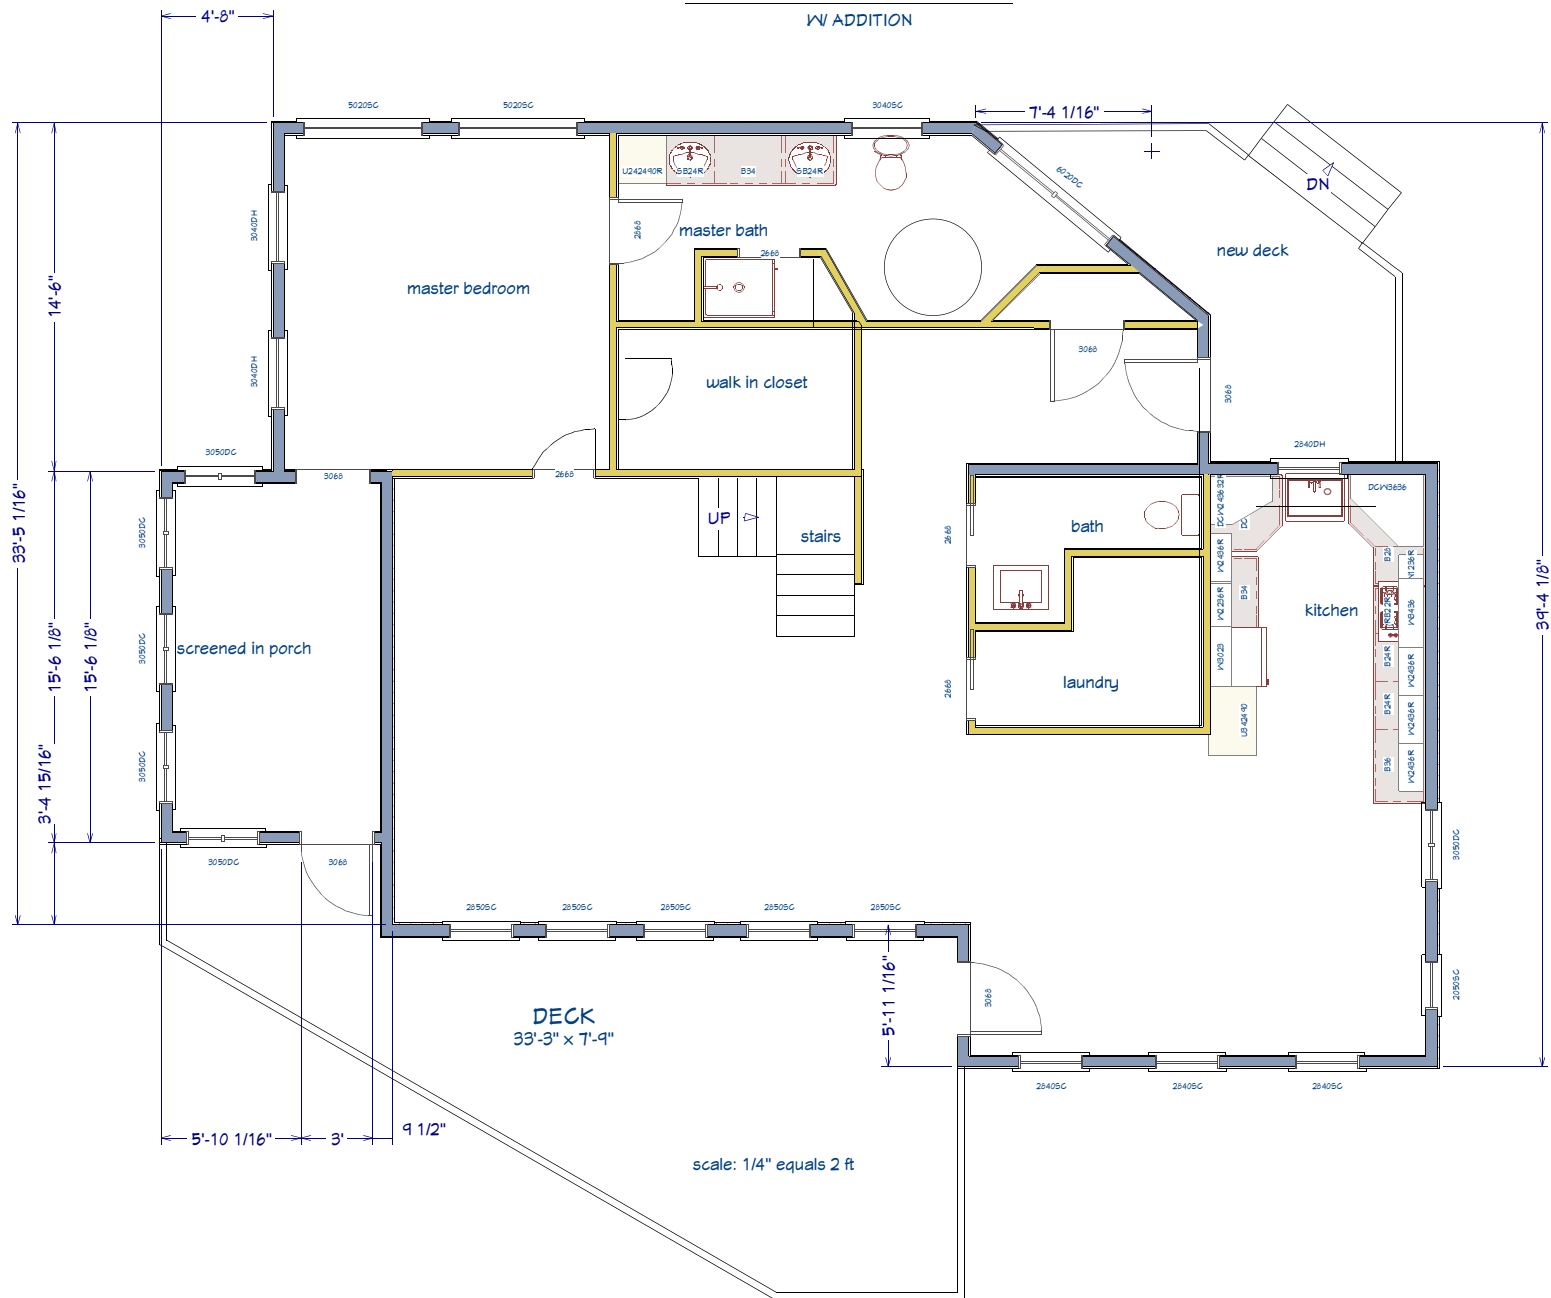

PROPOSED FLOOR PLAN FIRST FLOOR

LIVING AREA  
289 sq ft