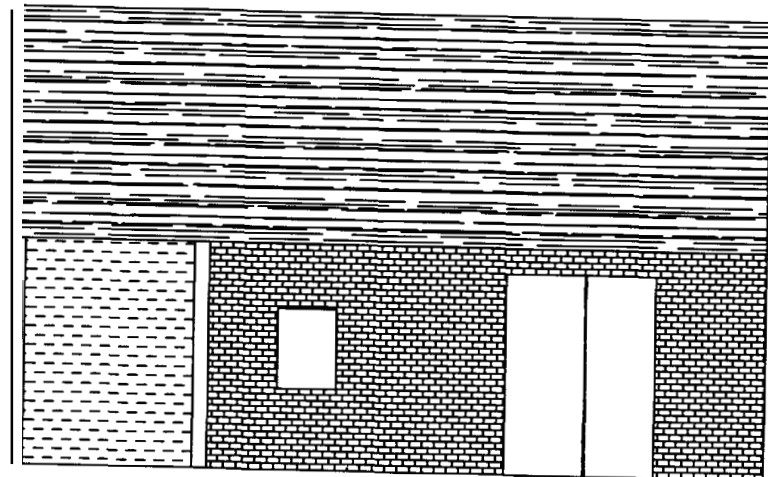

From: Marge Schmuckal
To: Justine Carlisle
Date: 6/1/2006 11:38:49 AM
Subject: Re: Last 14 Spruce Photos

Thank you for the photos. Yes, please try to get some exterior shots of the 4 sides of the building. Also I want to confirm that the same footprint will be used as the original structure for the rebuilding of this "shed".

Thanks for all your help. Please feel free to call me with questions.

Justine

Front

Back

Right

Left

FRAMING PLAN

Added &
deleted some
Tubes per
Span tables
OK per
John K.
6/28/06