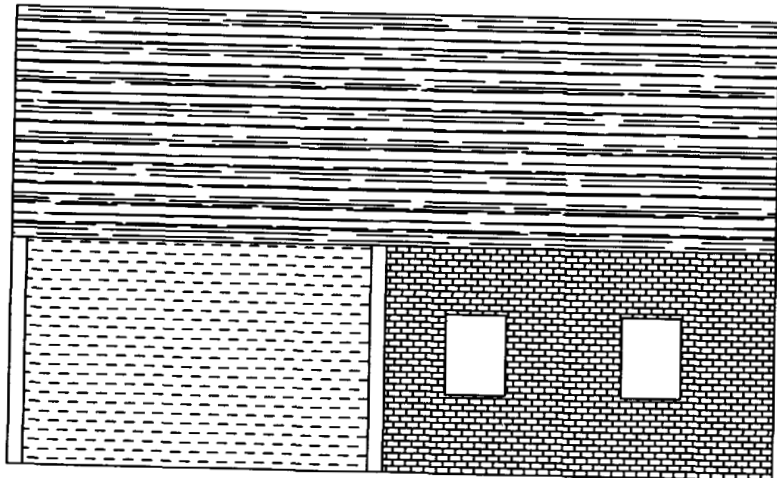

From: Marge Schmuckal
To: Justine Carlisle
Date: 6/1/2006 11:38:49 AM
Subject: Re: Last 14 Spruce Photos

Thank you for the photos. Yes, please try to get some exterior shots of the 4 sides of the building. Also I want to confirm that the same footprint will be used as the original structure for the rebuilding of this "shed".

Thanks for all your help. Please feel free to call me with questions.

Justine

Front

Back

Right

Left

FRAMING PLAN

Added &
deleted some
Tubes per
Span tables
OK per
John K.
6/28/06