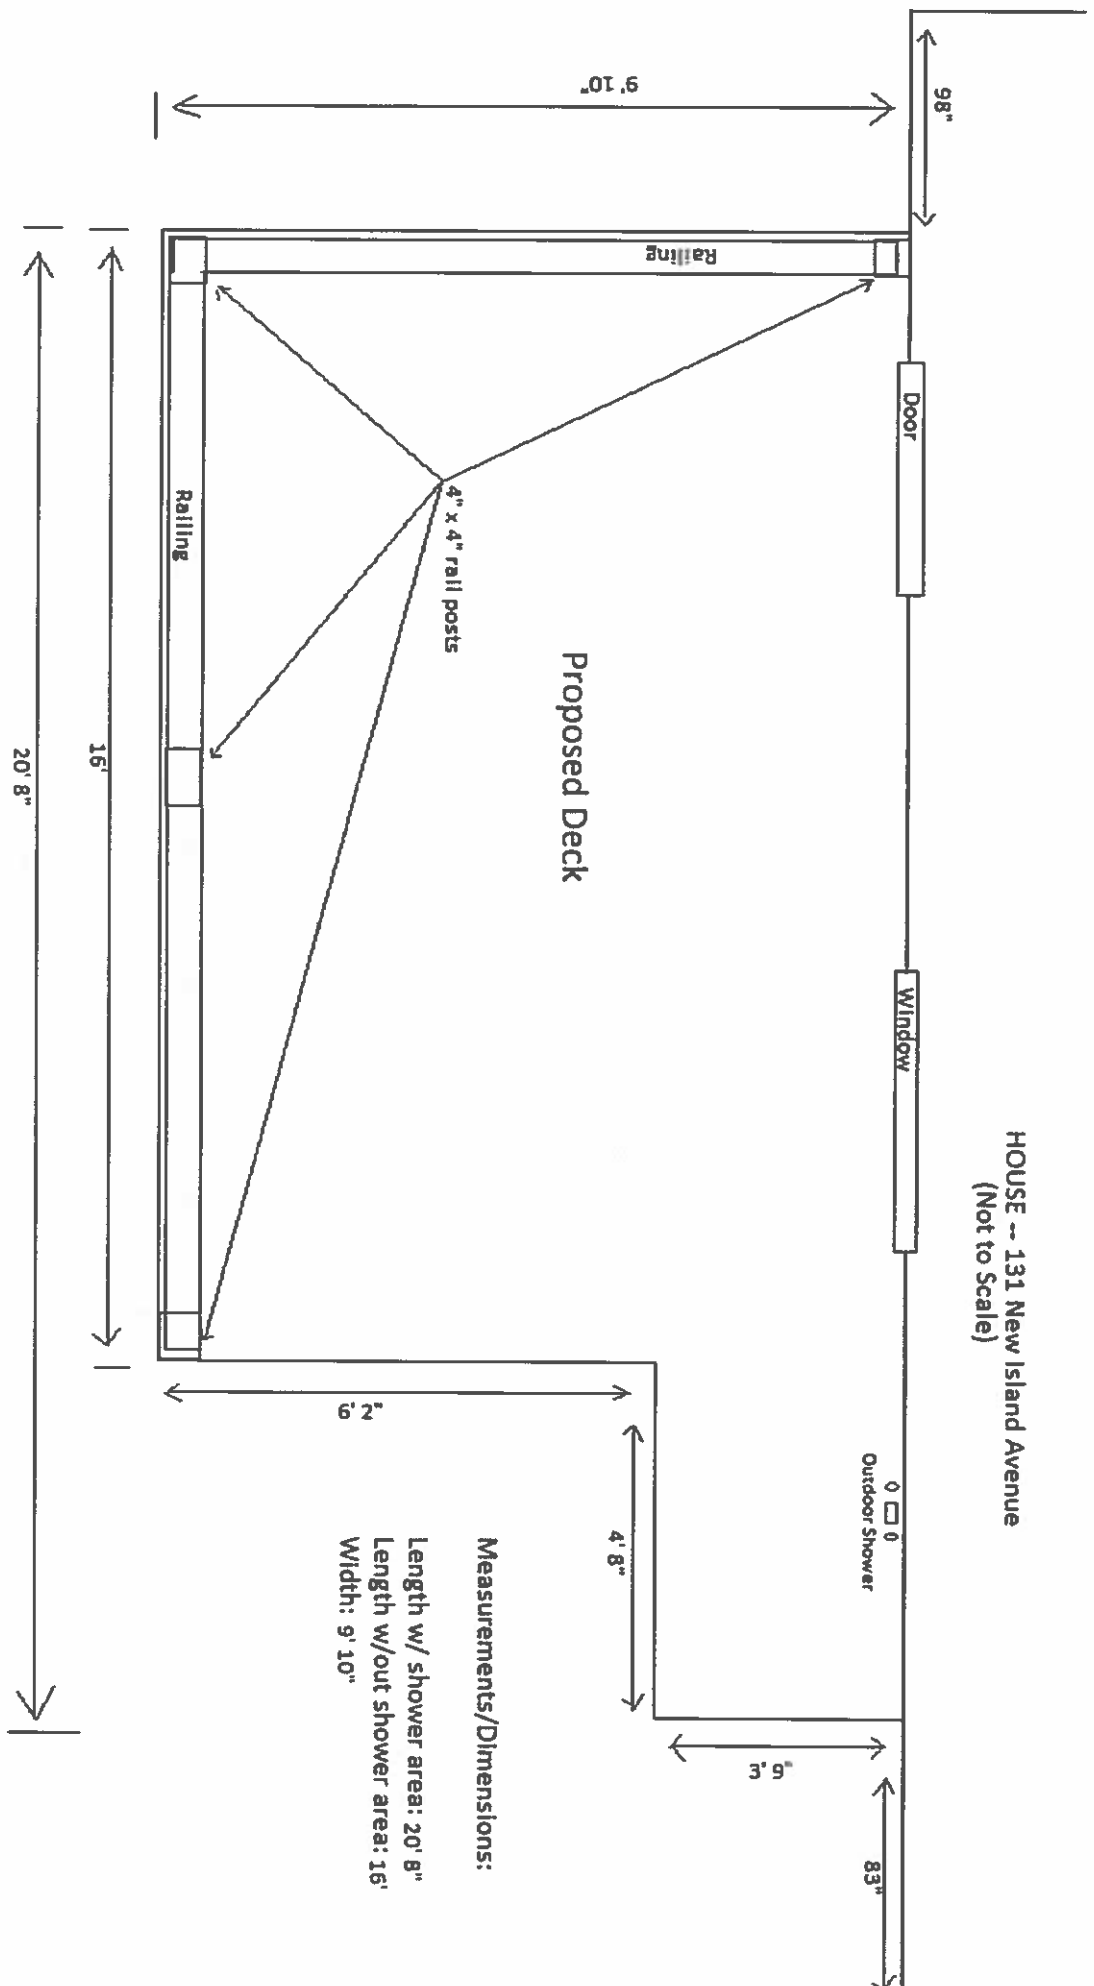

HOUSE -- 131 New Island Avenue
(Not to Scale)

Measurements/Dimensions:
 Length w/ shower area: 20' 8"
 Length w/out shower area: 16'
 Width: 9' 10"

X2 Overhead of Deck