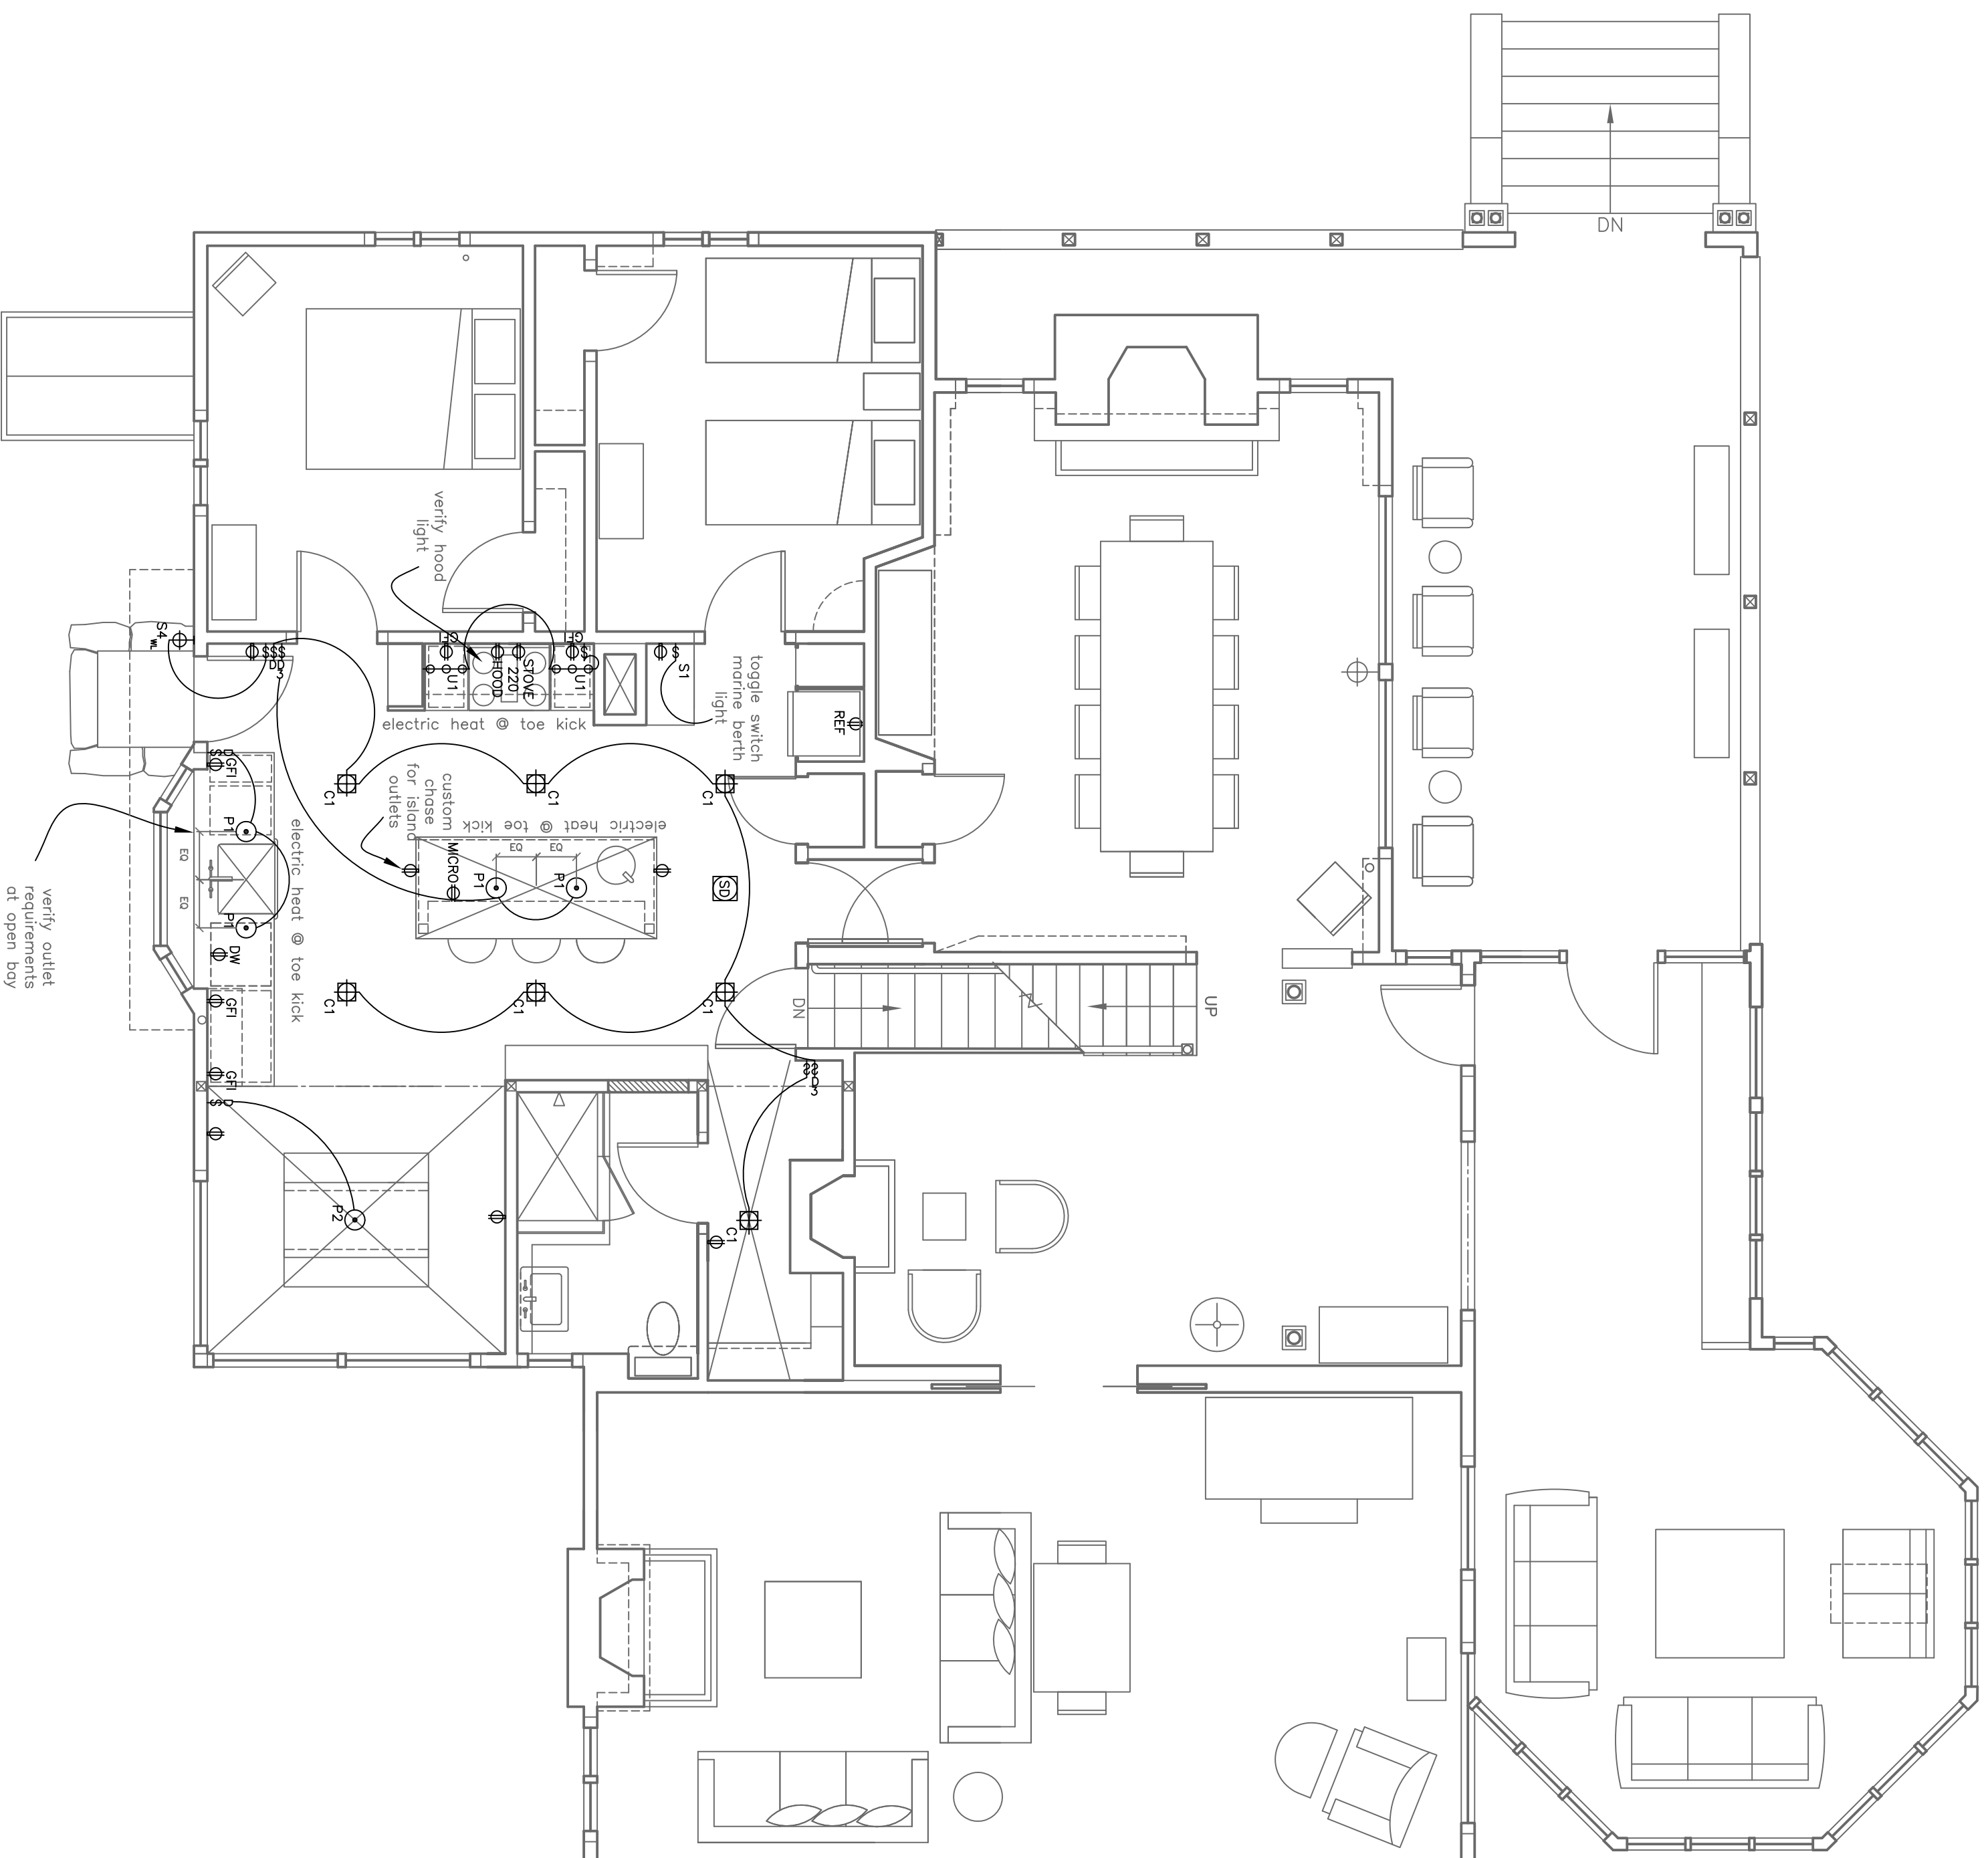

Rachel Conly

Architectural Design

207.766.5625

First Floor
Power & Lighting

PROJECT

**Frexes Steed
Residence**

**3 Torrington Point
Peaks Island, Maine
04108**

DATE REVISED 10.17.12

SCALE 1.13.13

NOTES DRAWN BY
Rachel

A

Kitchen Power and Lighting Plan
1/4" = 1'-0"

A8