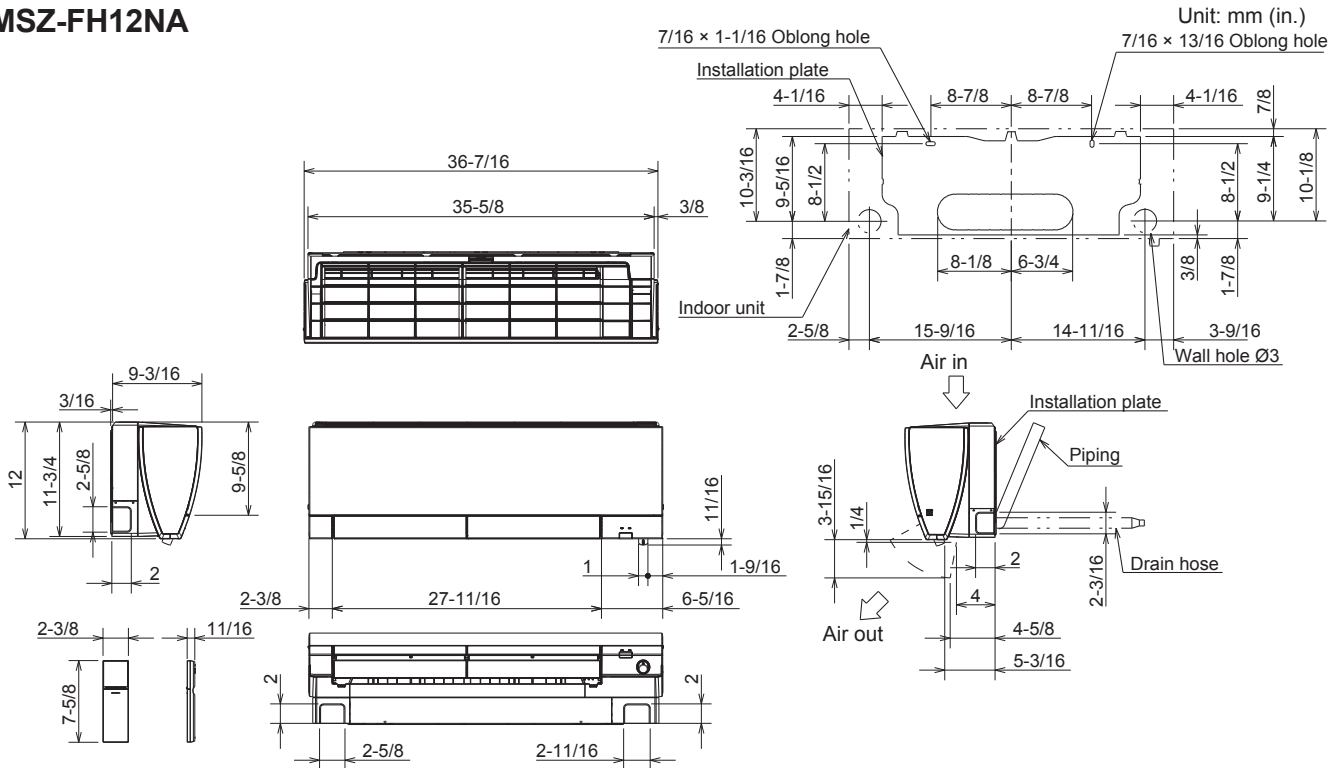

# DIMENSIONS: MSZ-FH12NA

### (MSZ-FH09/12NA)

Piping	Insulation	Ø1-7/16 O.D
	Liquid line	Ø1/4 15-3/8 (Flared connection Ø1/4)
	Gas line	Ø3/8 13-3/8 (Flared connection Ø3/8)
	Drain hose	Insulation Ø1-1/8 Connected part Ø5/8 O.D

### (MSZ-FH15NA)

Piping	Insulation	Ø1-7/16 O.D
	Liquid line	Ø1/4 15-3/8 (Flared connection Ø1/4)
	Gas line	Ø3/8 13-3/8 (Flared connection Ø1/2)
	Drain hose	Insulation Ø1-1/8 Connected part Ø5/8 O.D

COOLING & HEATING