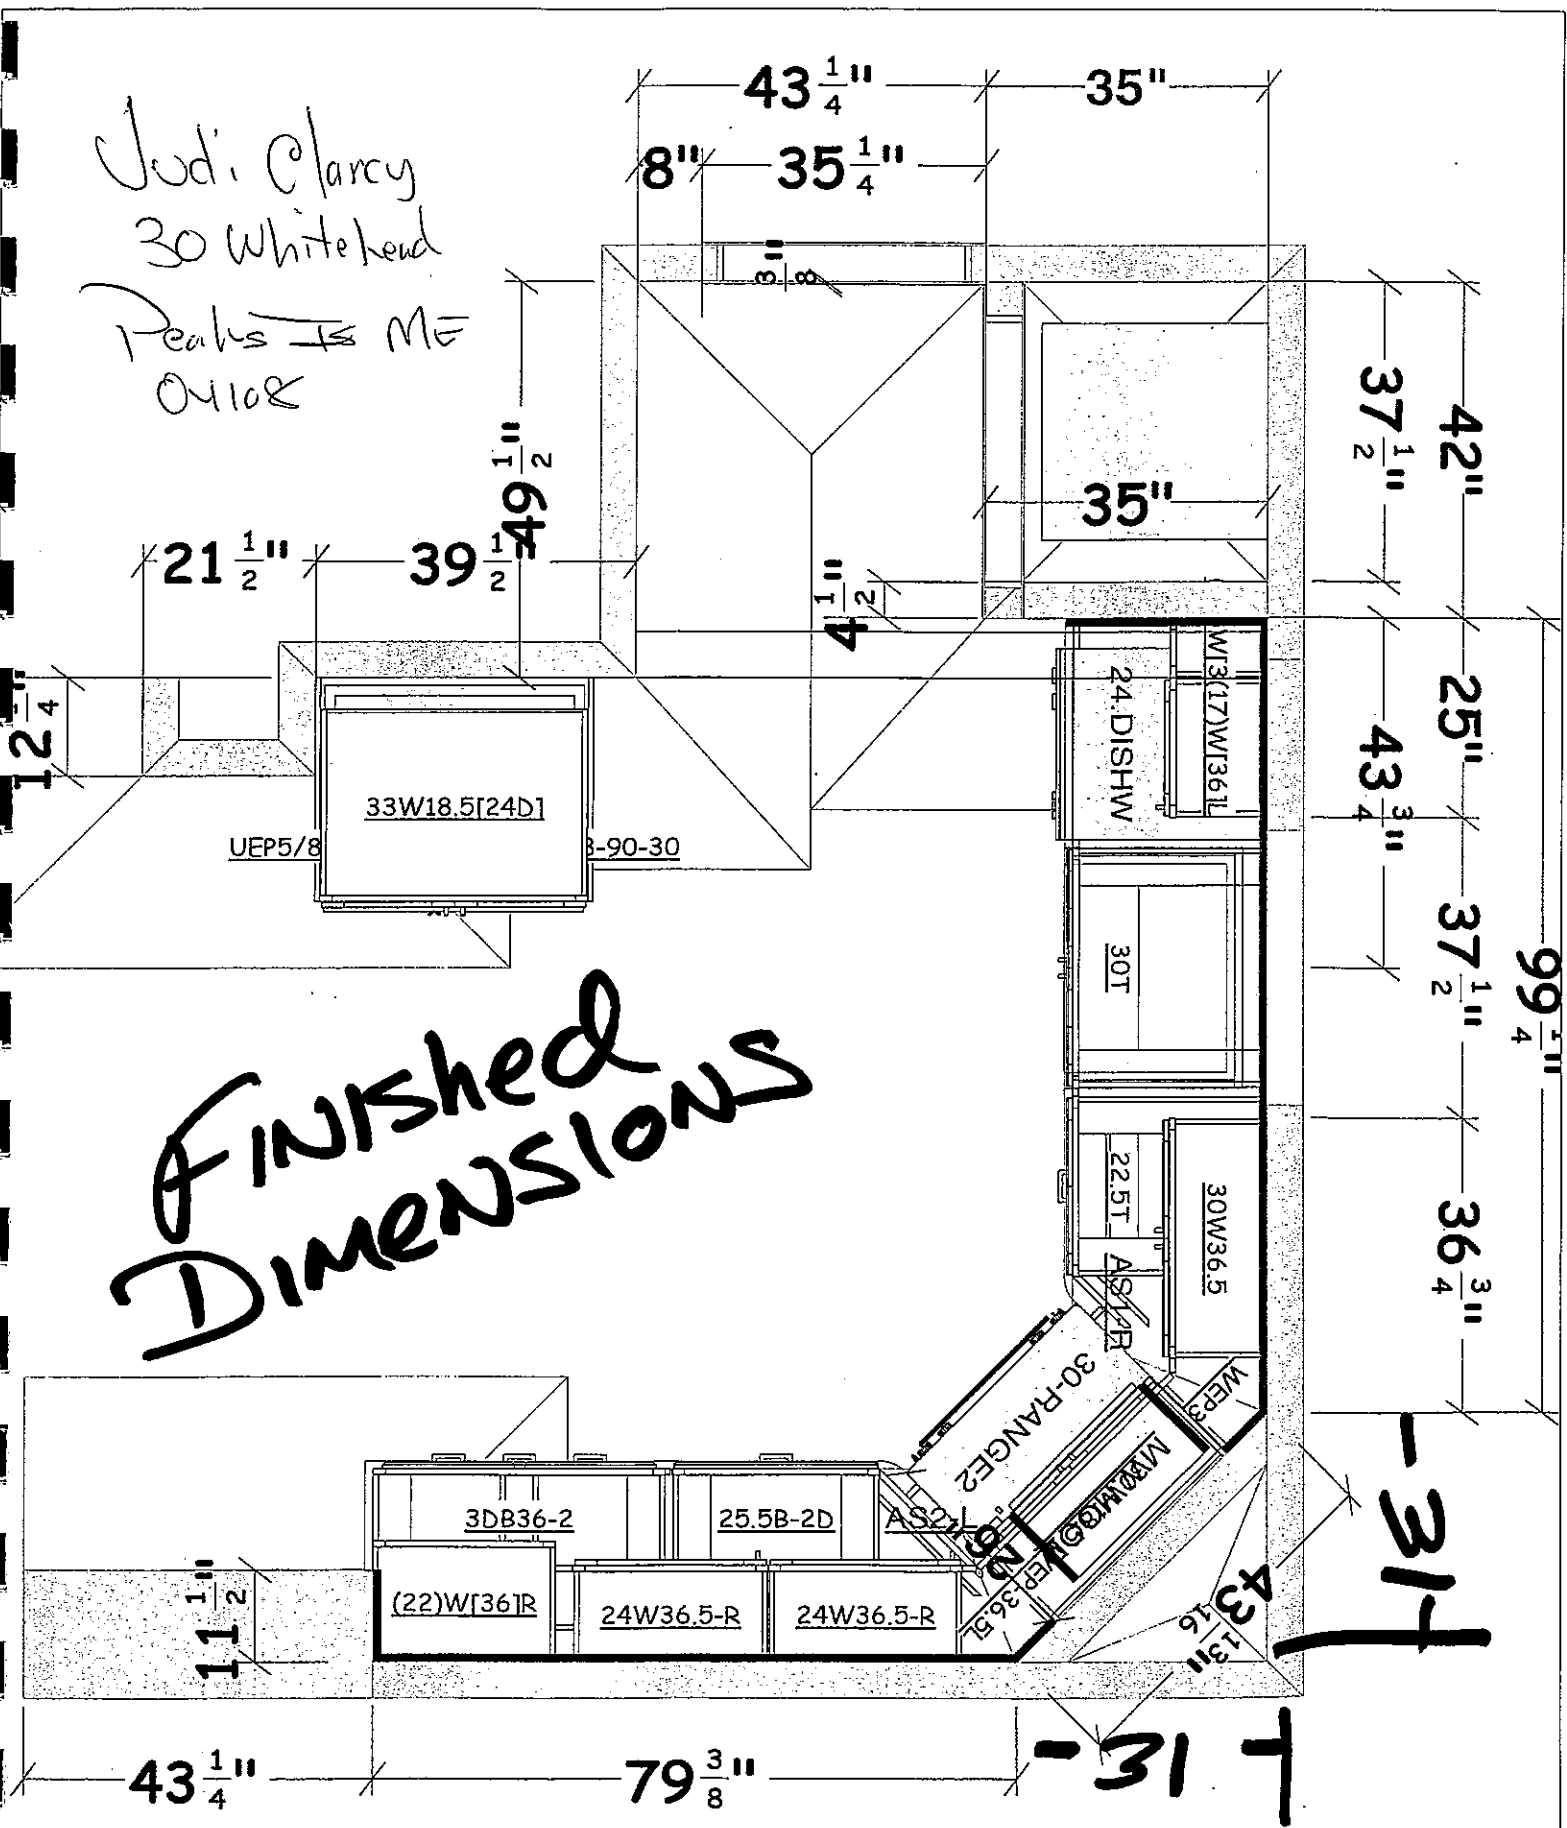

Judi Clancy  
 30 Whitehead  
 Peaks ME  
 04108

**Finished Dimensions**

-31 1/4

-31 1/4

<p>All dimensions size designations given are subject to verification on job site and adjustment to fit job conditions.</p>	<p>Indisco Kitchens          197 U.S. Rt. One          Scarborough, Maine          04070-0386          Ph: 207-883-5562</p>	<p>This is an original design and must not be released or copied unless applicable fee has been paid or job order placed.</p>	<p>Designed: 12/7/2012          Printed: 1/23/2013</p>
<p>Judi Clancy</p>	<p>All</p>	<p>Drawing #: 1</p>	<p>Scale : 0 1/2" = 1'</p>