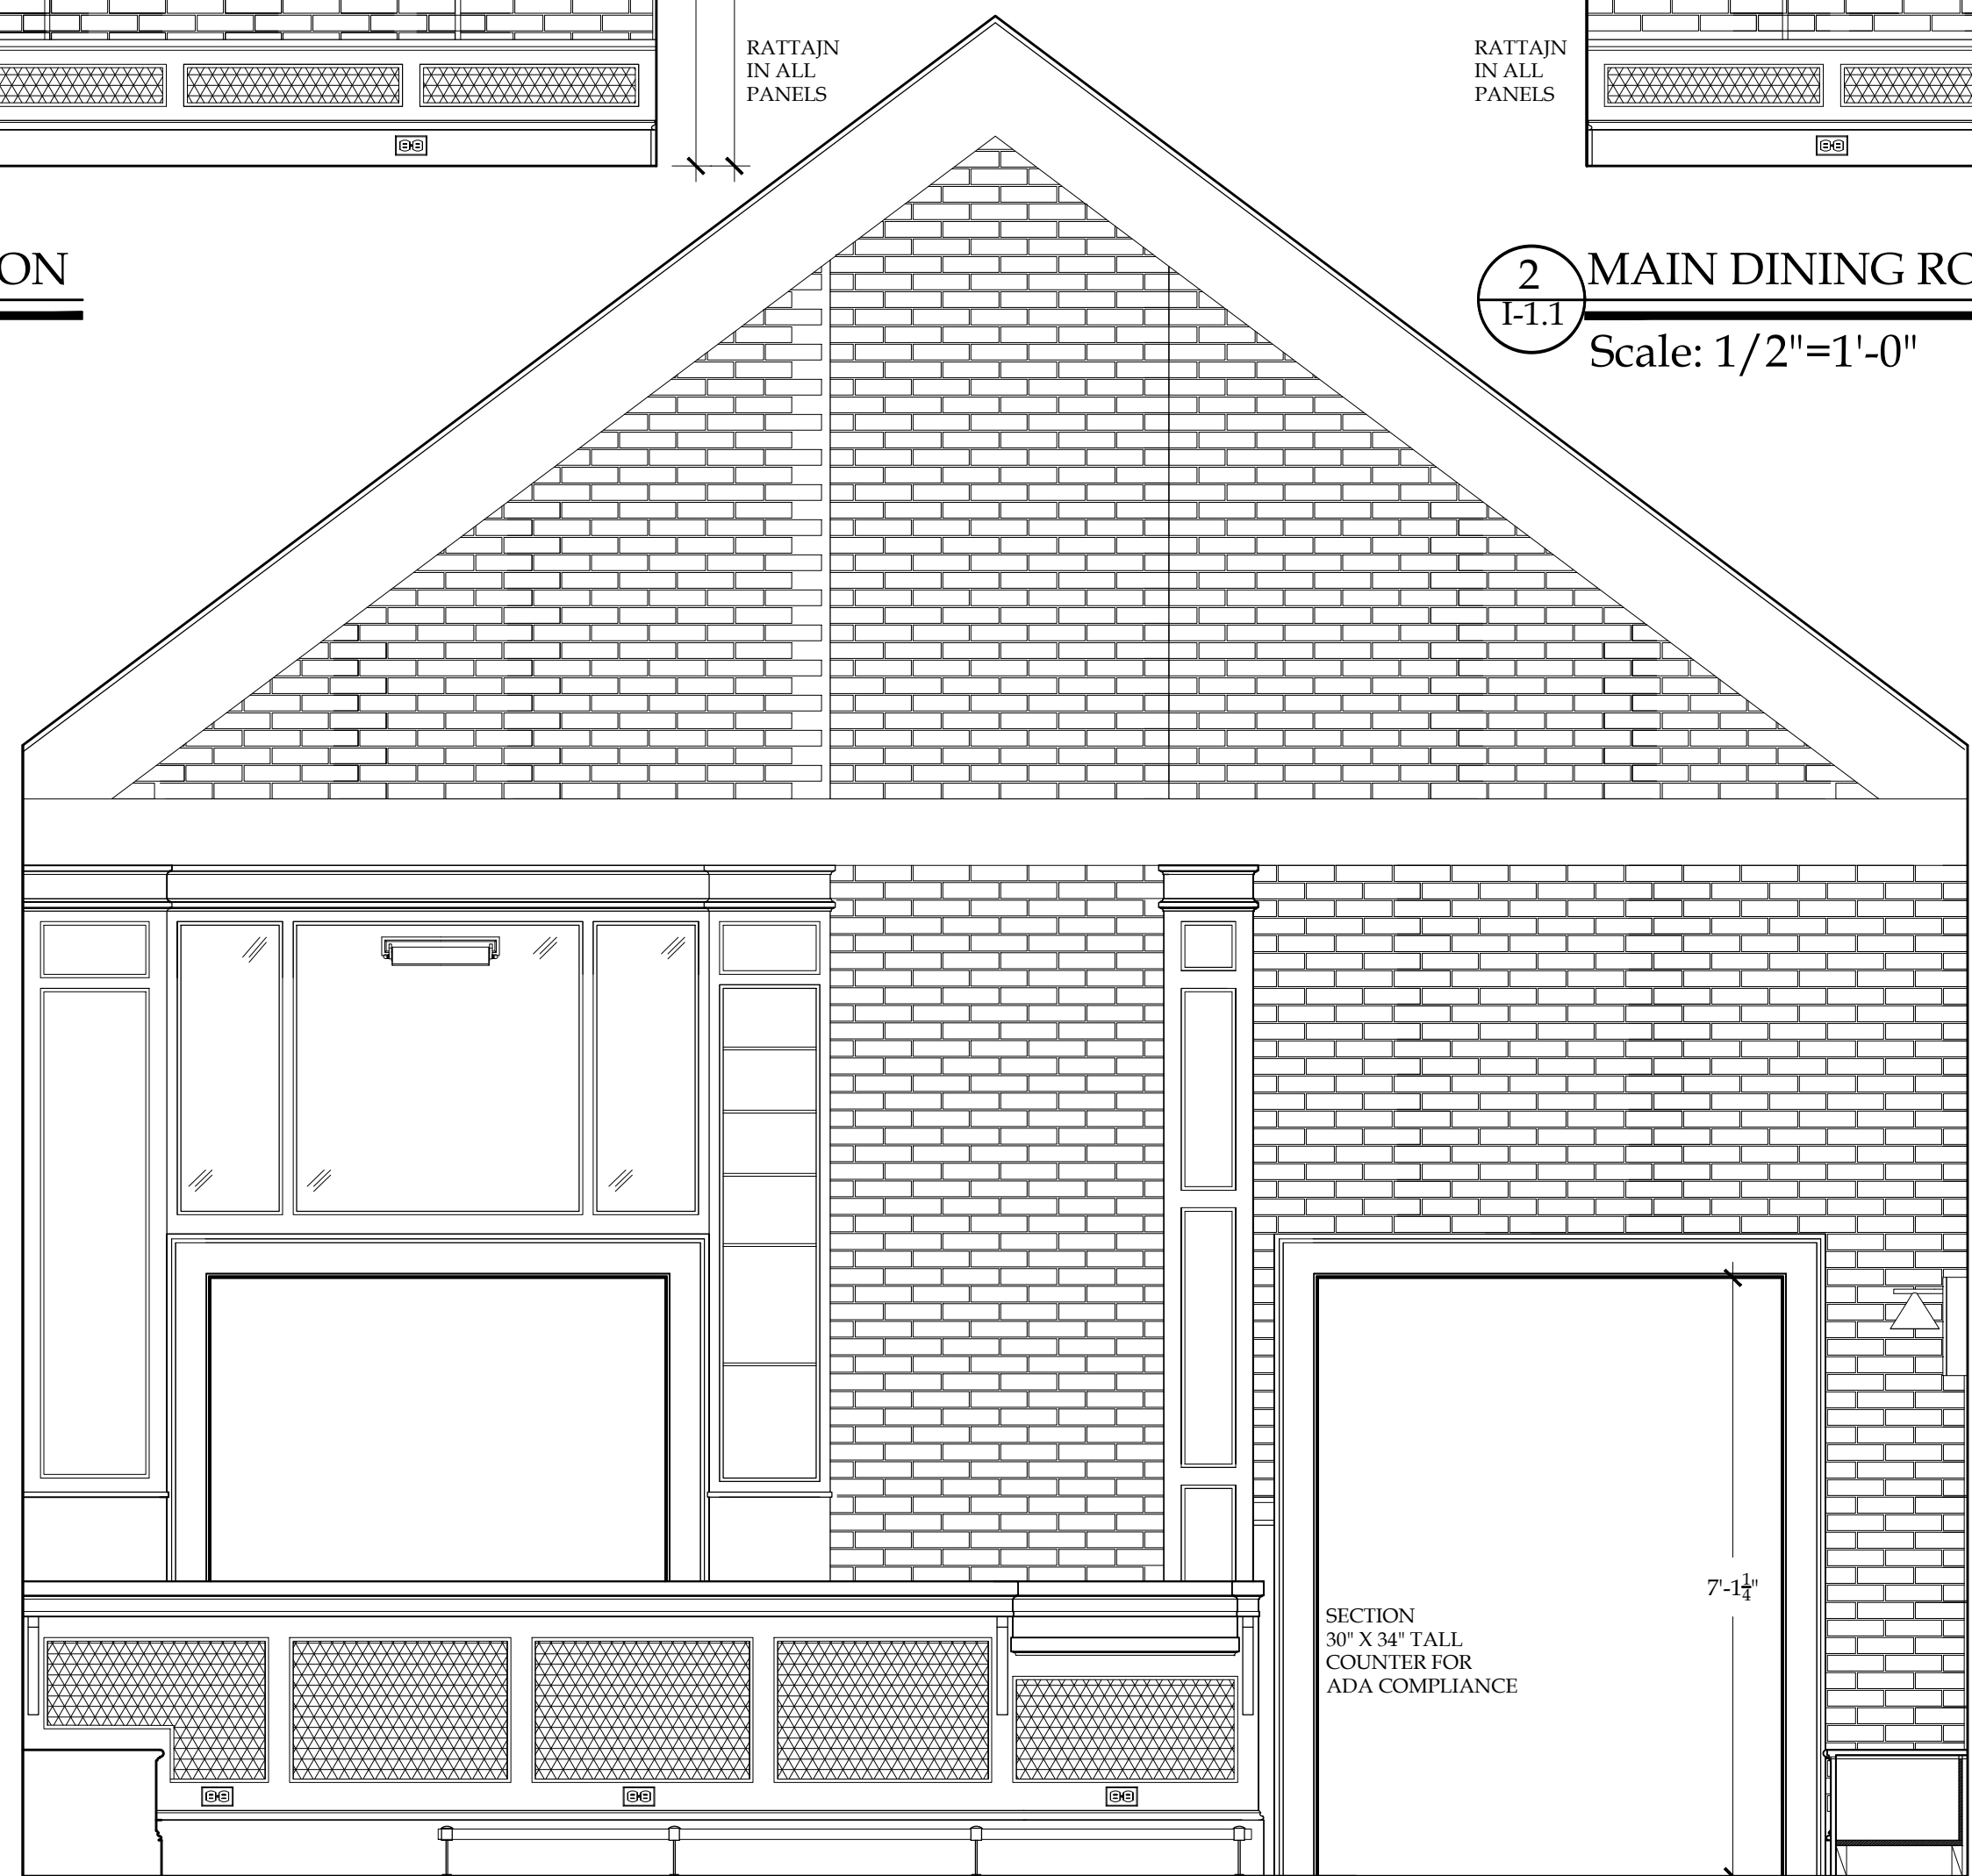

3 MAIN DINING ROOM: NORTH ELEVATION
1-1.1
Scale: 1/2"=1'-0"