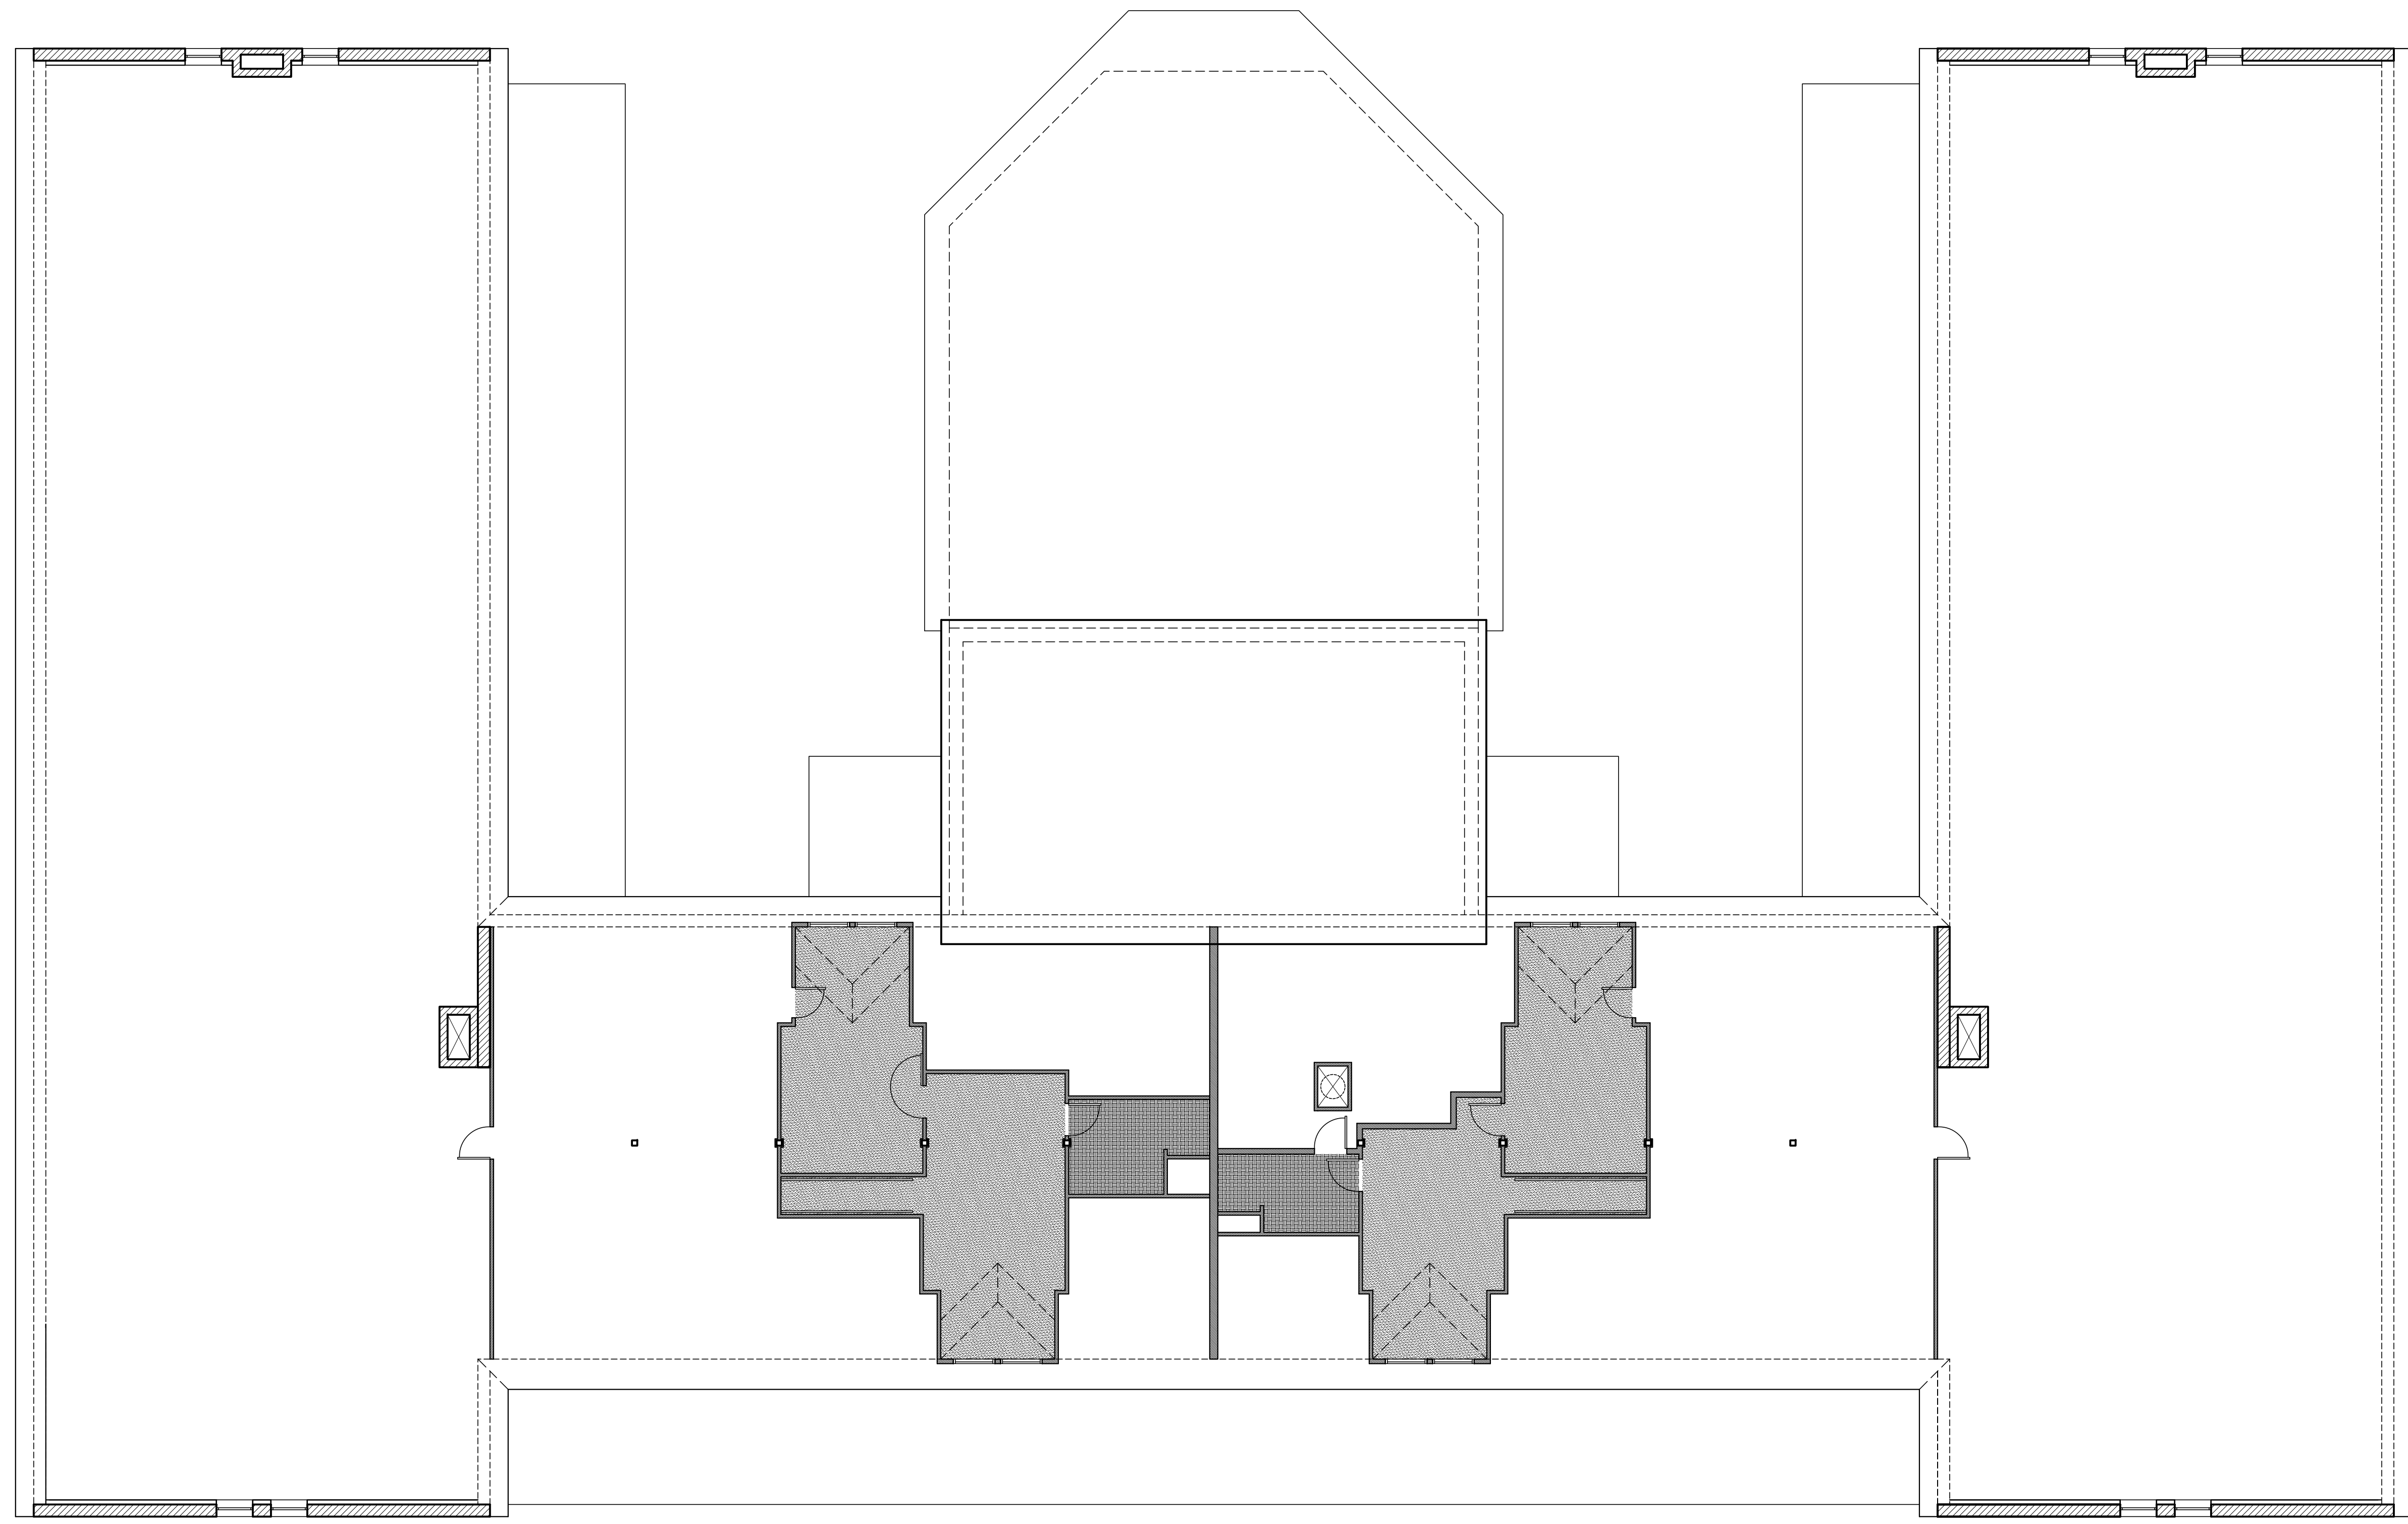

LEGEND:

	TILE
	CARPETING

Prepared For:
The Inn at Diamond Cove, LLC.
PO BOX 3572
PORTLAND, ME 04101

Interior Designer:
truexcollins
INTERIORS
298 BATTERY STREET BURLINGTON, VERMONT 05401 USA
Phone 802.656.2775 • 800.227.1076
ARCHITECTURE | INTERIOR DESIGN | truexcollins.com

Architect:
ARCHETYPE
architects
48 Union Wharf Portland, Maine 04101
(207) 772-6022 Fax (207) 772-4056

Project:
THE INN AT DIAMOND COVE, LLC
MCKINLEY COURT
GREAT DIAMOND ISLAND, MAINE

Revisions:

Issued for Construction 03 Feb 14

Date: 03 Feb 2014
Scale: 1/8" = 1'-0"
THIRD FLOOR FLOOR FINISH SCHEDULE

A6.13

1 | THIRD FLOOR FLOOR FINISH SCHEDULE
SCALE: 1/8"=1'-0"