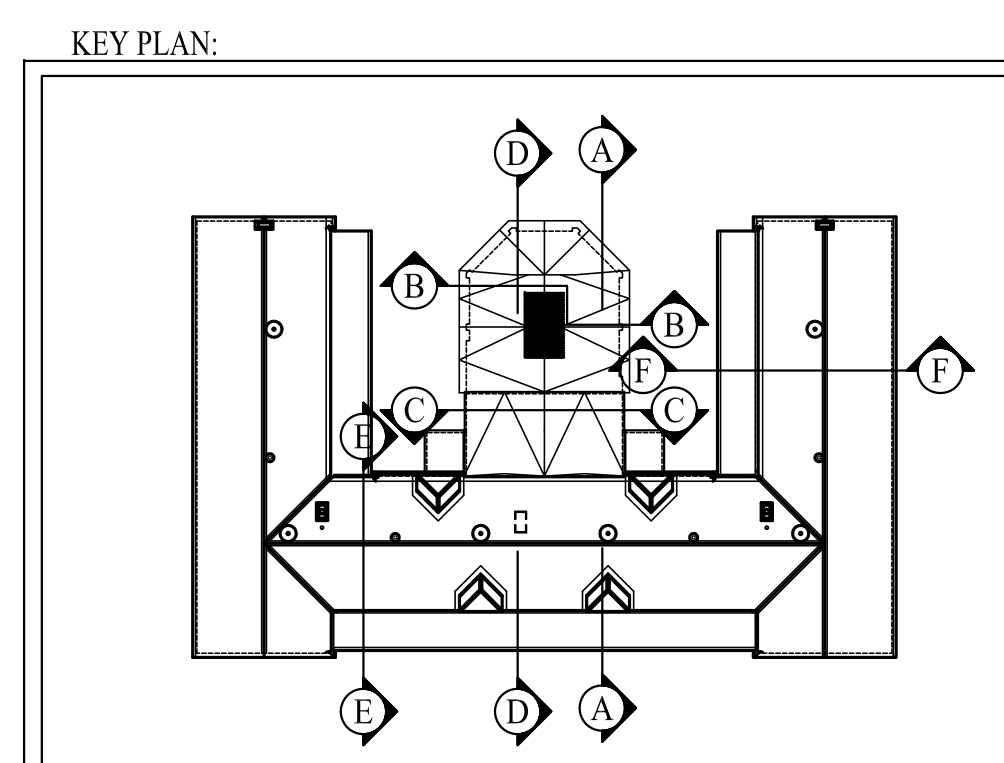

The Inn at Diamond Cove, LLC.

PO BOX 3572
PORTLAND, ME 04101

Prepared For:
The Inn at Diamond Cove, LLC.

Interior Designer:
truexcollins
INTERIORS

Architect:
ARCHITYPE
architects

48 Union Wharf Portland, Maine 04101
(207) 772-6022 Fax (207) 772-4056

Project:
**THE INN AT
DIAMOND COVE,
LLC**

McKINLEY COURT
GREAT DIAMOND ISLAND, MAINE

Revisions:
Issued for Construction 03 Feb 14

Date:
03 Feb 2014

Scale:
1/4" = 1'-0"

BUILDING SECTIONS

A3.01

KEY PLAN: