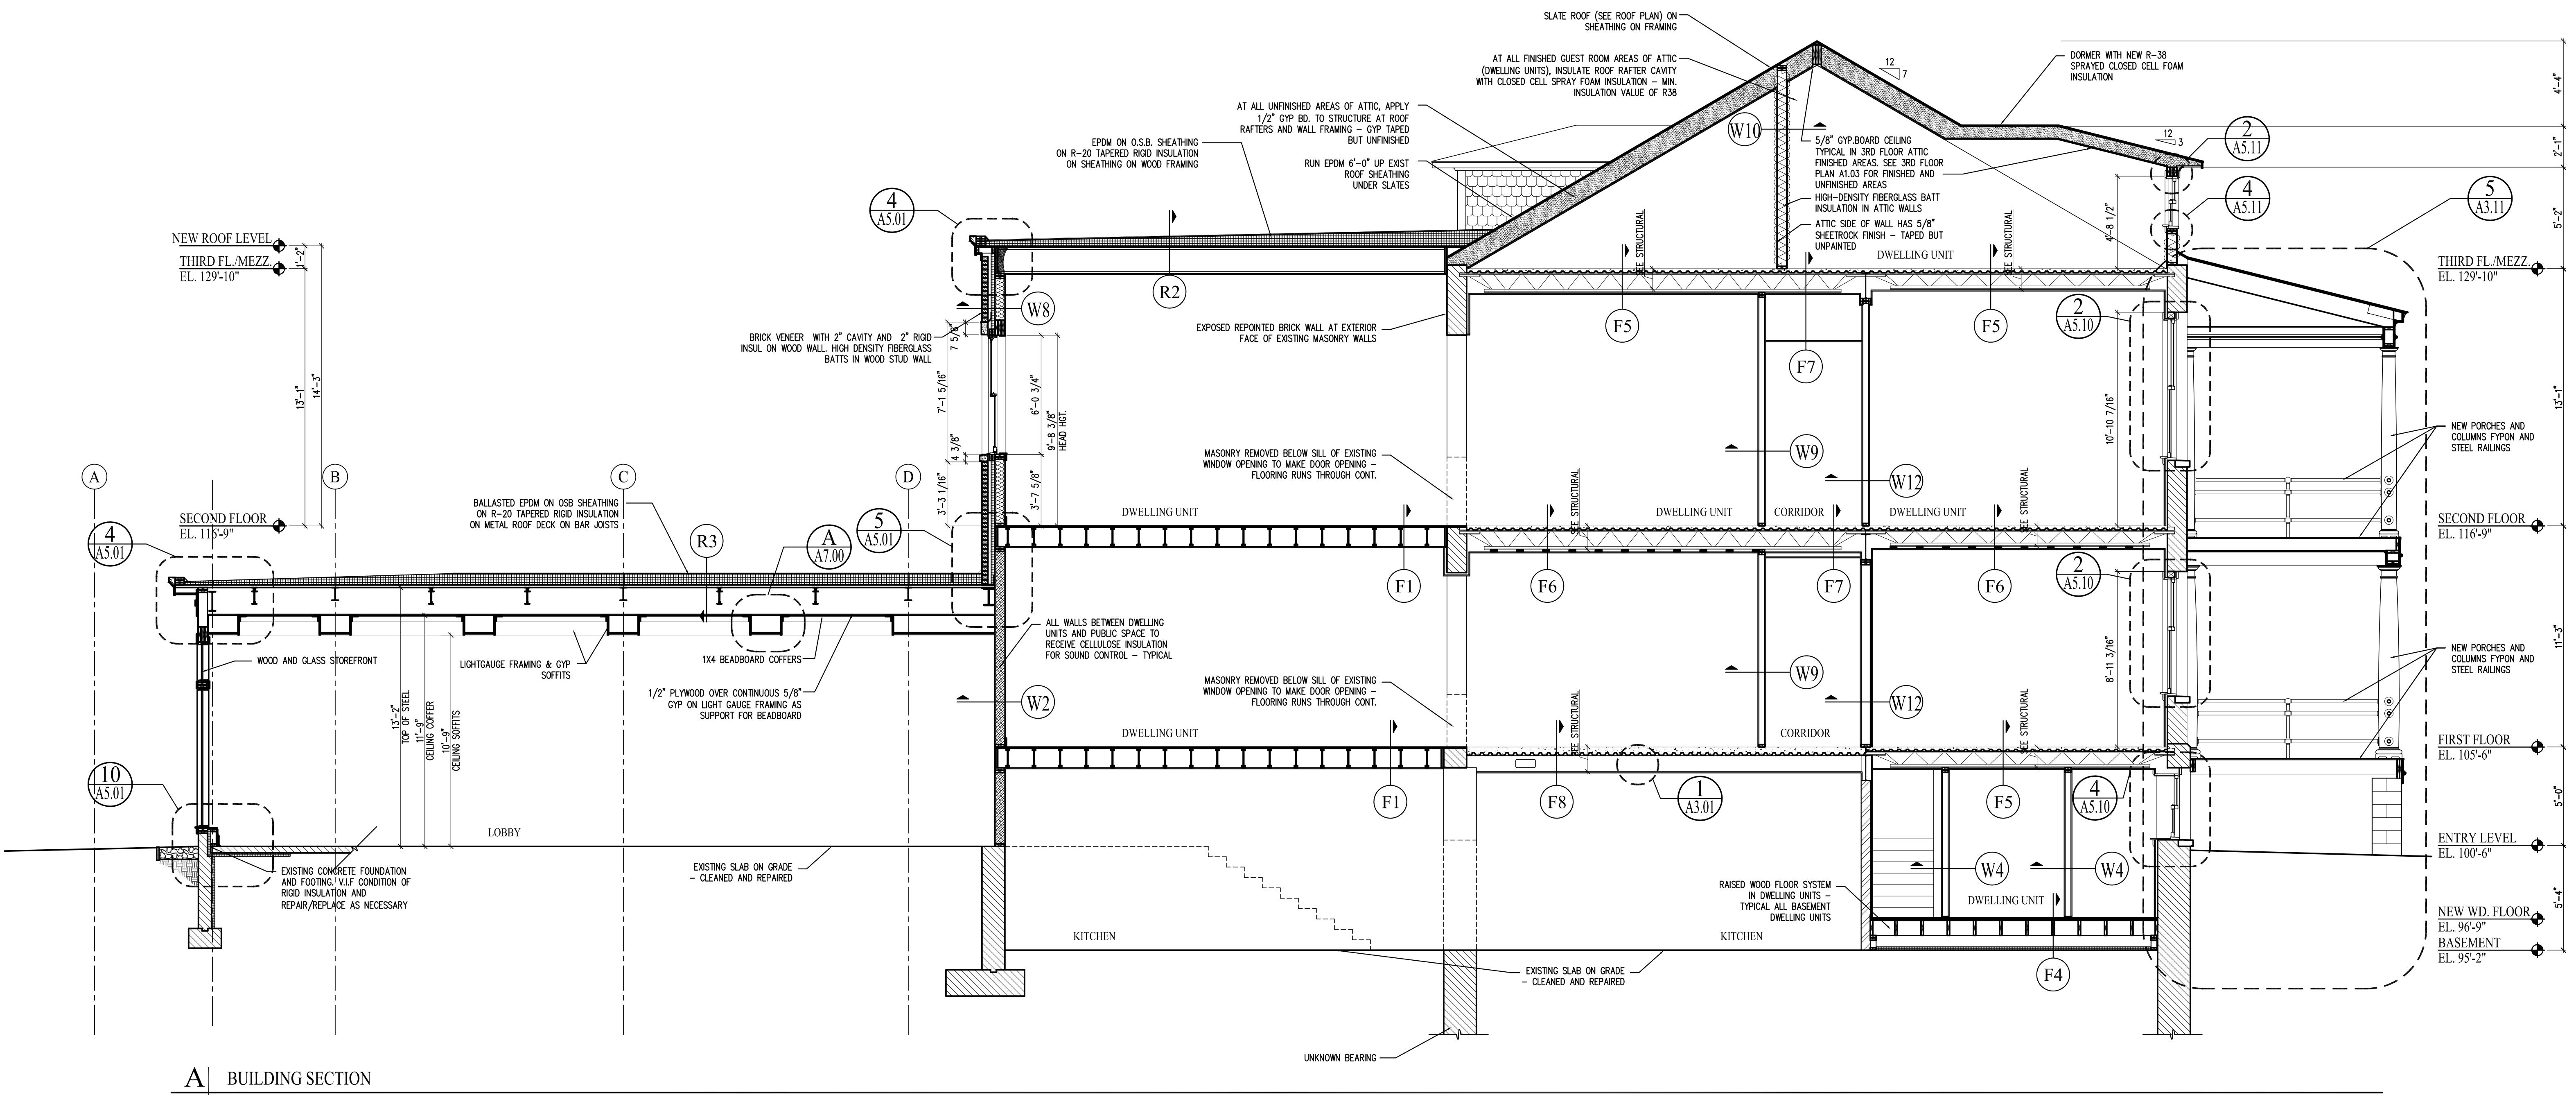

The Inn at Diamond Cove, LLC.

PO BOX 3572
PORTLAND, ME 04101

Prepared For:
The Inn at Diamond Cove, LLC.

Interior Designer:
truexcollins
INTERIORS

Architect:
ARCHITYPE
architects

48 Union Wharf Portland, Maine 04101
(207) 772-6022 Fax (207) 772-4056

Project:
**THE INN AT
DIAMOND COVE,
LLC**

McKINLEY COURT
GREAT DIAMOND ISLAND, MAINE

Revisions:
Issued for Construction 03 Feb 14

Date:
03 Feb 2014

Scale:
1/4" = 1'-0"

BUILDING SECTIONS

A3.01

A BUILDING SECTION
SCALE: 1/4"=1'-0"