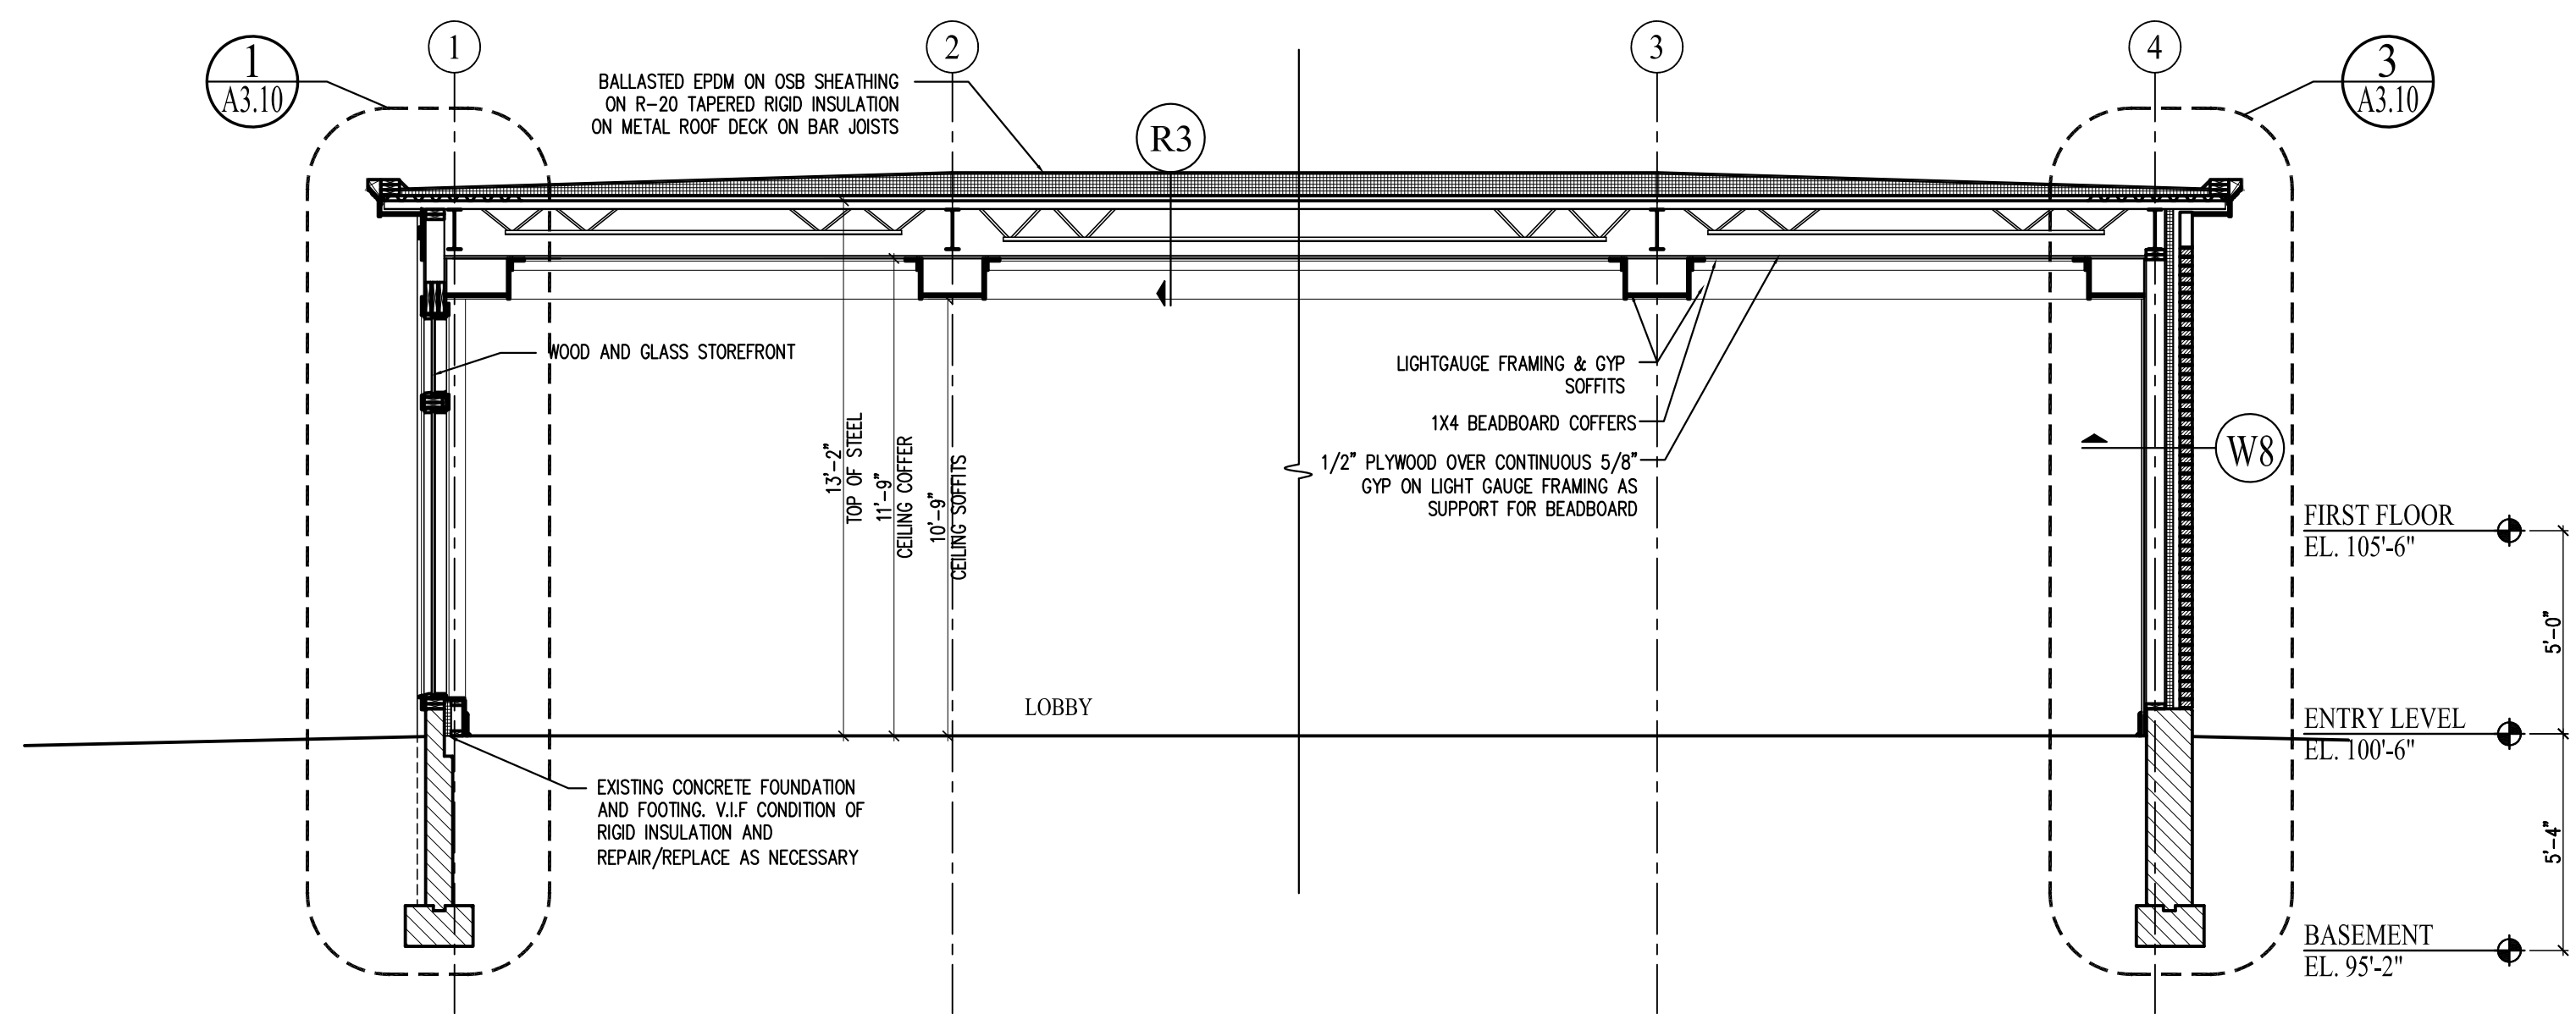

B BUILDING SECTION - TRANSVERSE THROUGH LOBBY
SCALE: 1/4"=1'-0"