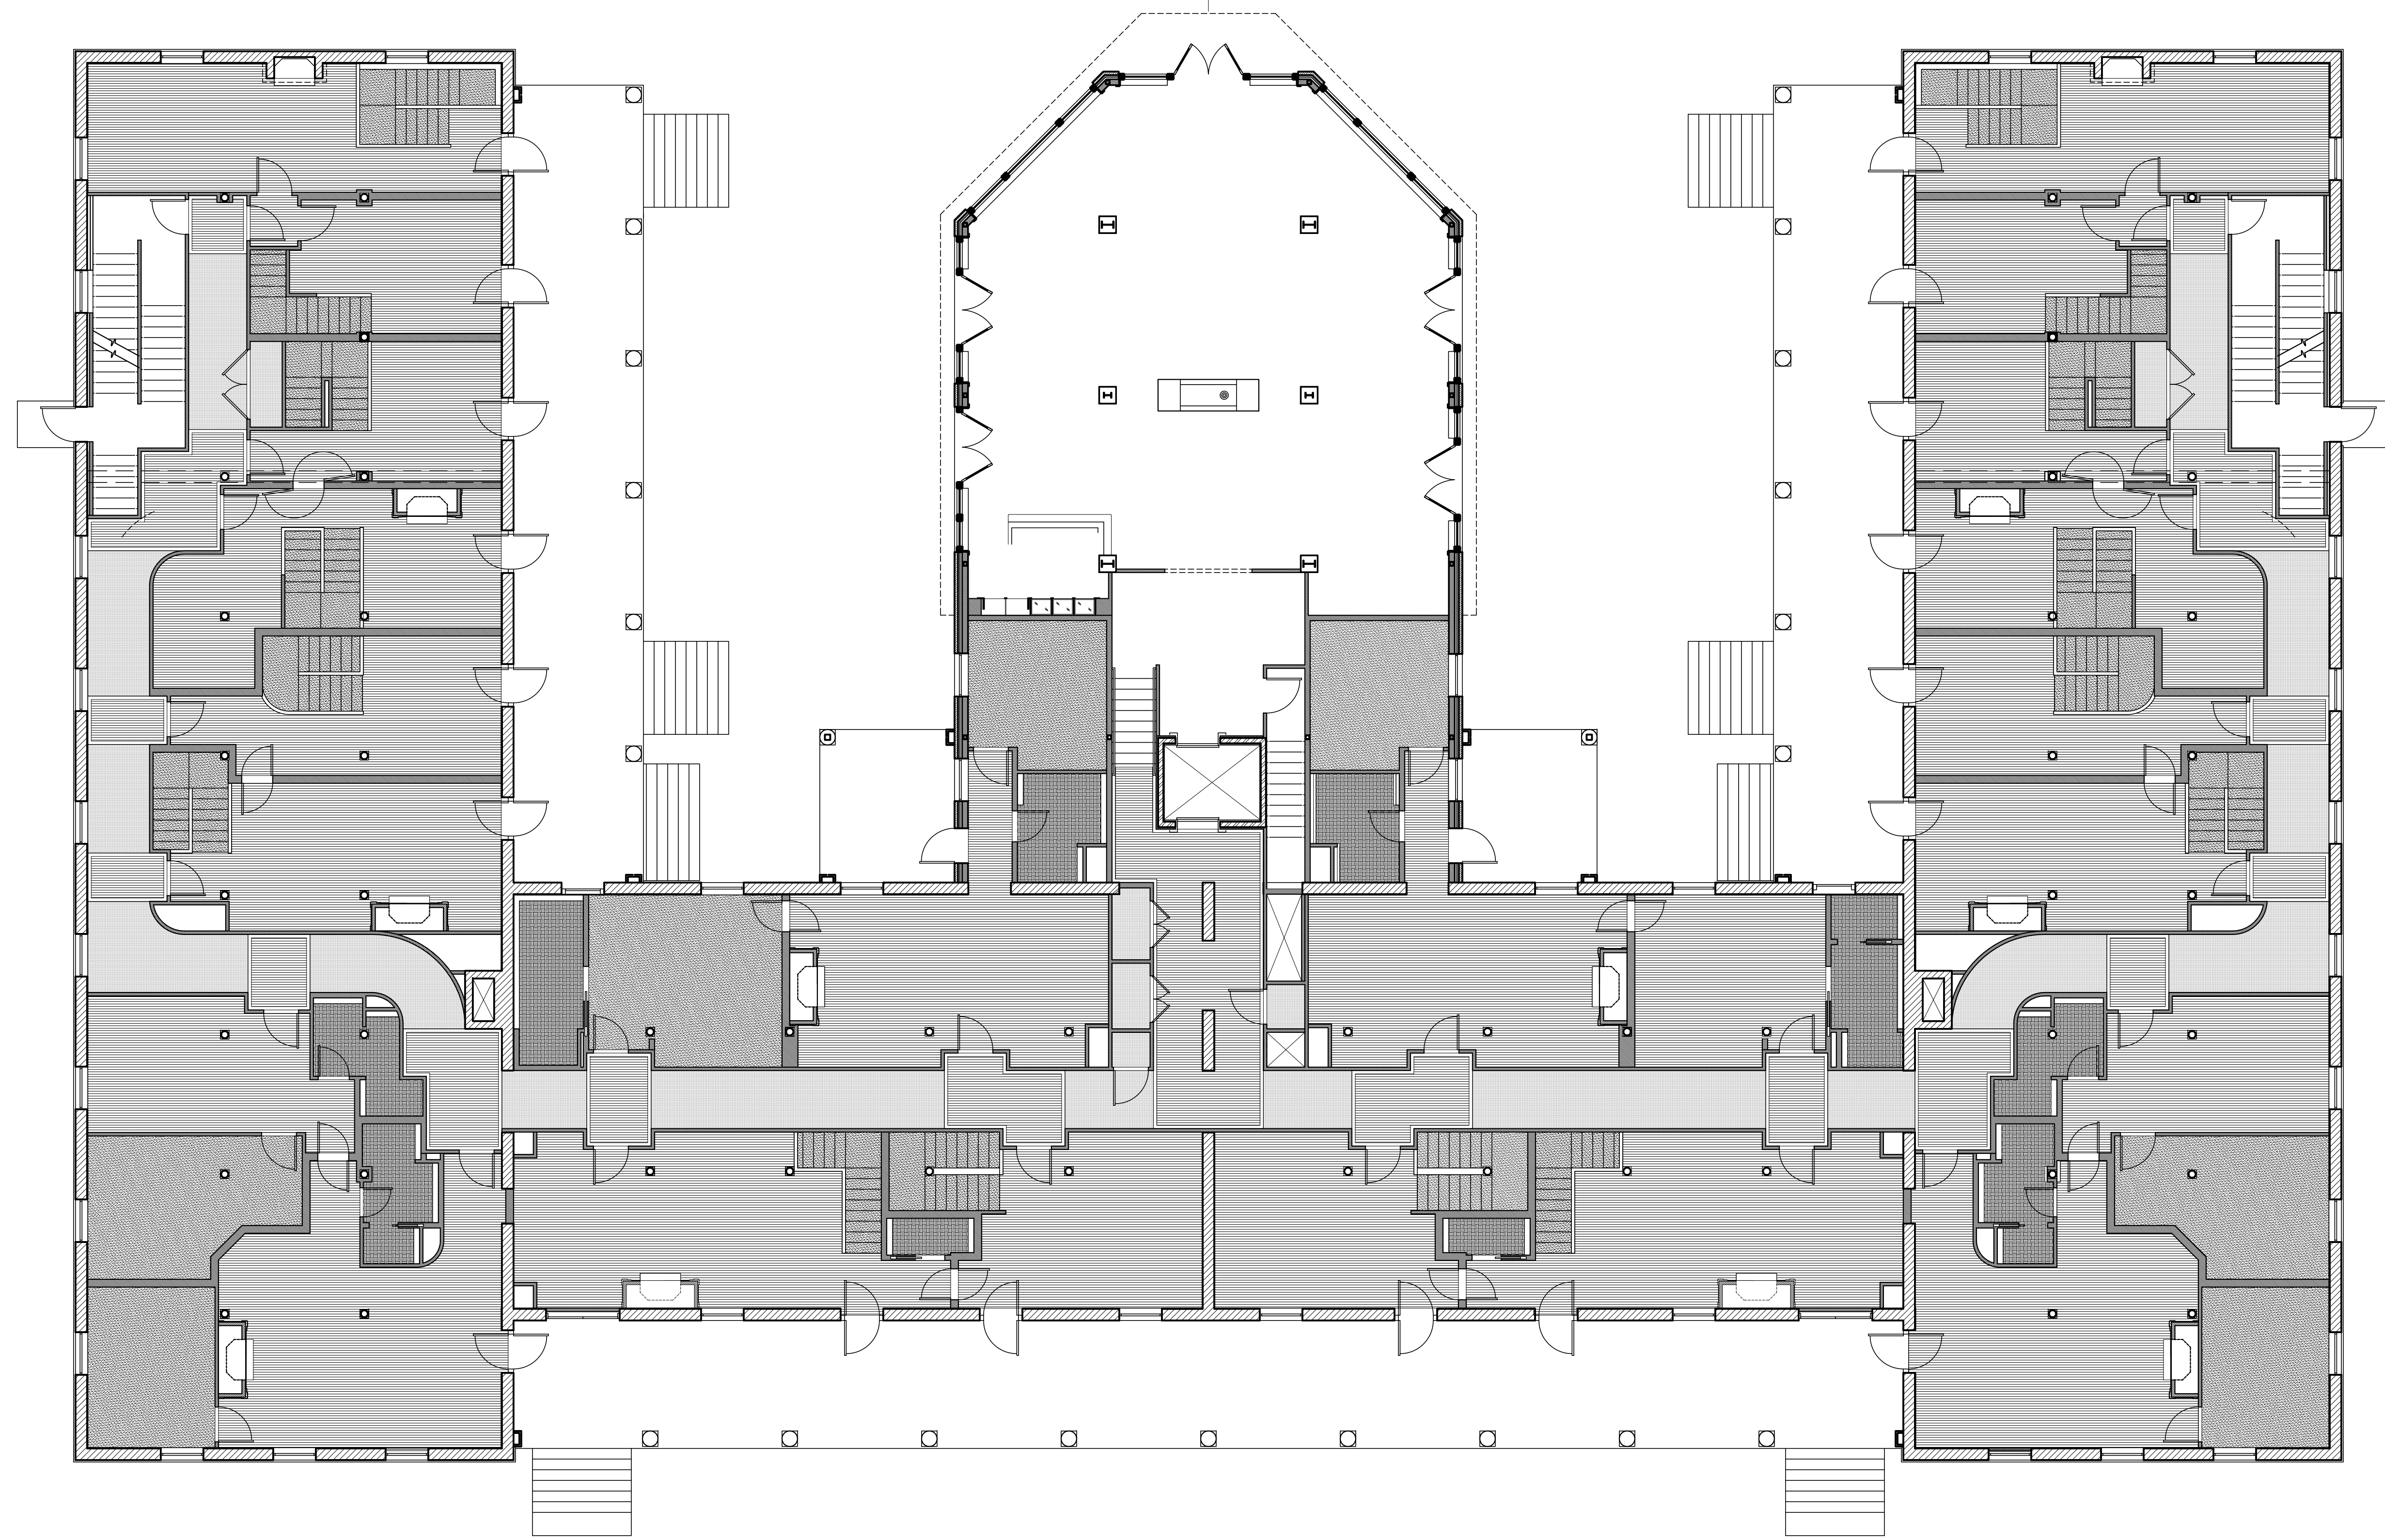

LEGEND:

	HARDWOOD
	TILE
	CARPETING
	PUBLIC SPACE CARPETING

1 | FIRST FLOOR FINISH SCHEDULE
SCALE: 1/8"=1'-0"

Date: 04 March 2013	Scale: 1/8" = 1'-0"	Revisions:	Project: THE INN AT DIAMOND COVE, LLC MCKINLEY COURT GREAT DIAMOND ISLAND, MAINE	Architect: ARCHETYPE architects 48 Union Wharf Portland, Maine 04101 (207) 772-6022 Fax (207) 772-4056	Interior Designer: truexcollins INTERIORS 208 BATTERY STREET BURLINGTON, VERMONT 05401 USA Phone 802.656.2775 • 800.227.1076 ARCHITECTURE INTERIOR DESIGN truexcollins.com	Prepared For: The Inn at Diamond Cove, LLC. PO BOX 3572 PORTLAND, ME 04101
			A6.11			