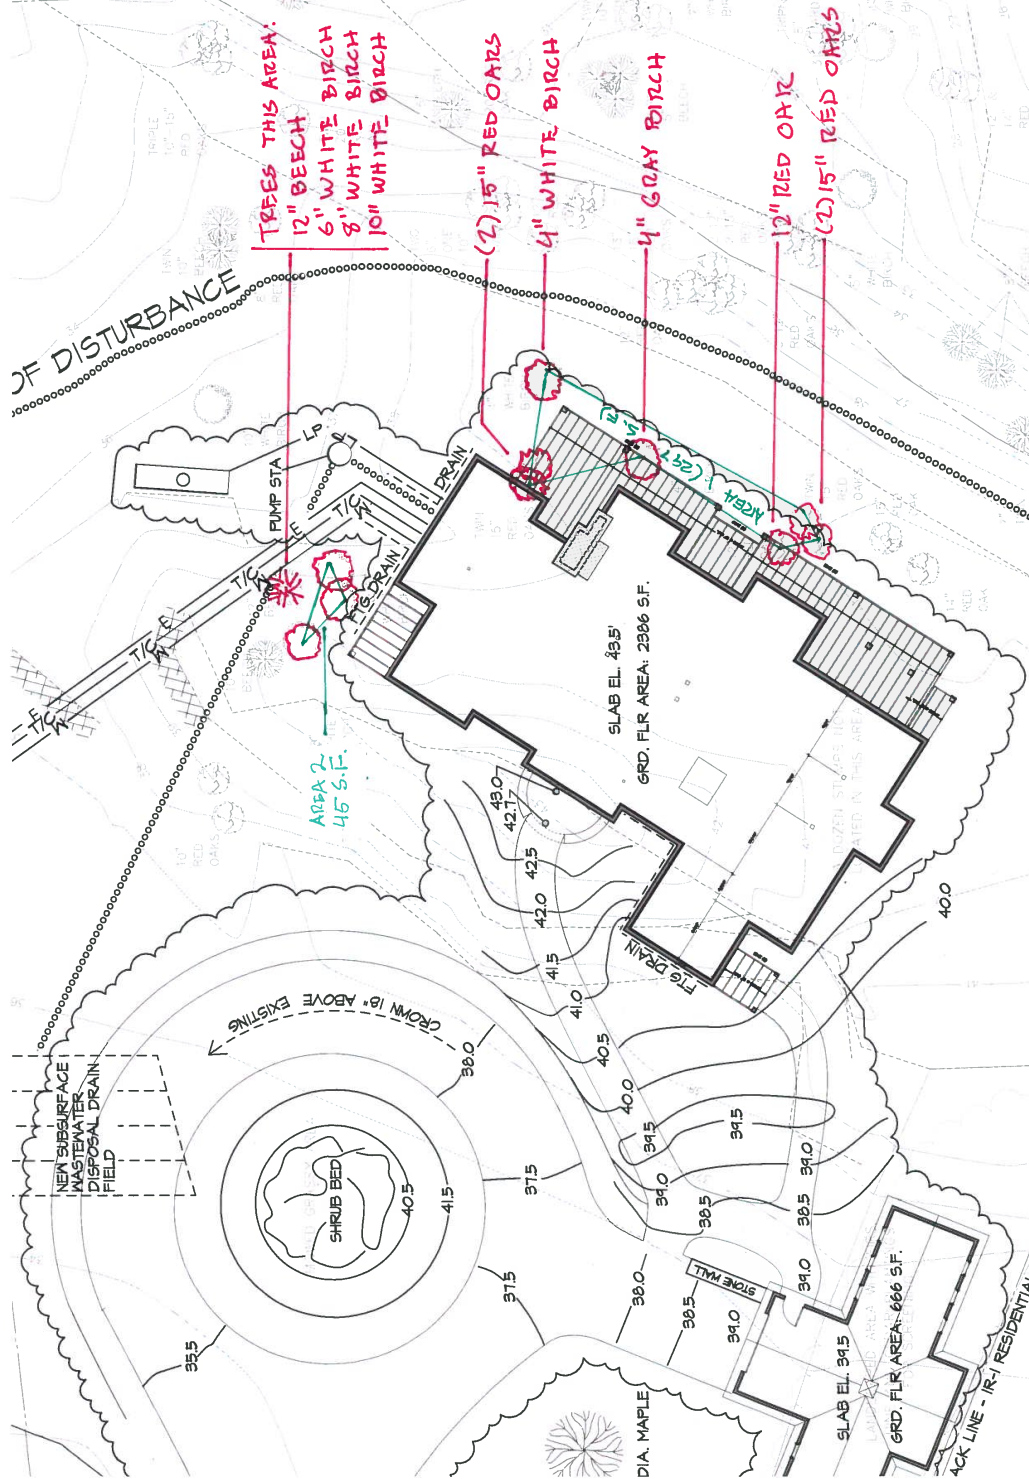

CASCO BAY

S 20 38'39" W 267.44'  
TIE COURSE

- TREES THIS AREA:
- 12" BEECH
  - 6" WHITE BIRCH
  - 8" WHITE BIRCH
  - 10" WHITE BIRCH
  - (2) 15" RED OAKS
  - 4" WHITE BIRCH
  - 4" GRAY BIRCH
  - 12" RED OAK
  - (2) 15" RED OAKS

SOSNIK COTTAGE  
 TREE REMOVAL PLAN  
 JULY 22, 2016  
 SCALE: 1/16"=1'-0"

S 64 46'48" W  
340'

ACK LINE - IR-1 RESIDENTIAL ZONE

BEECH  
BIRCHES &  
RED OAKS