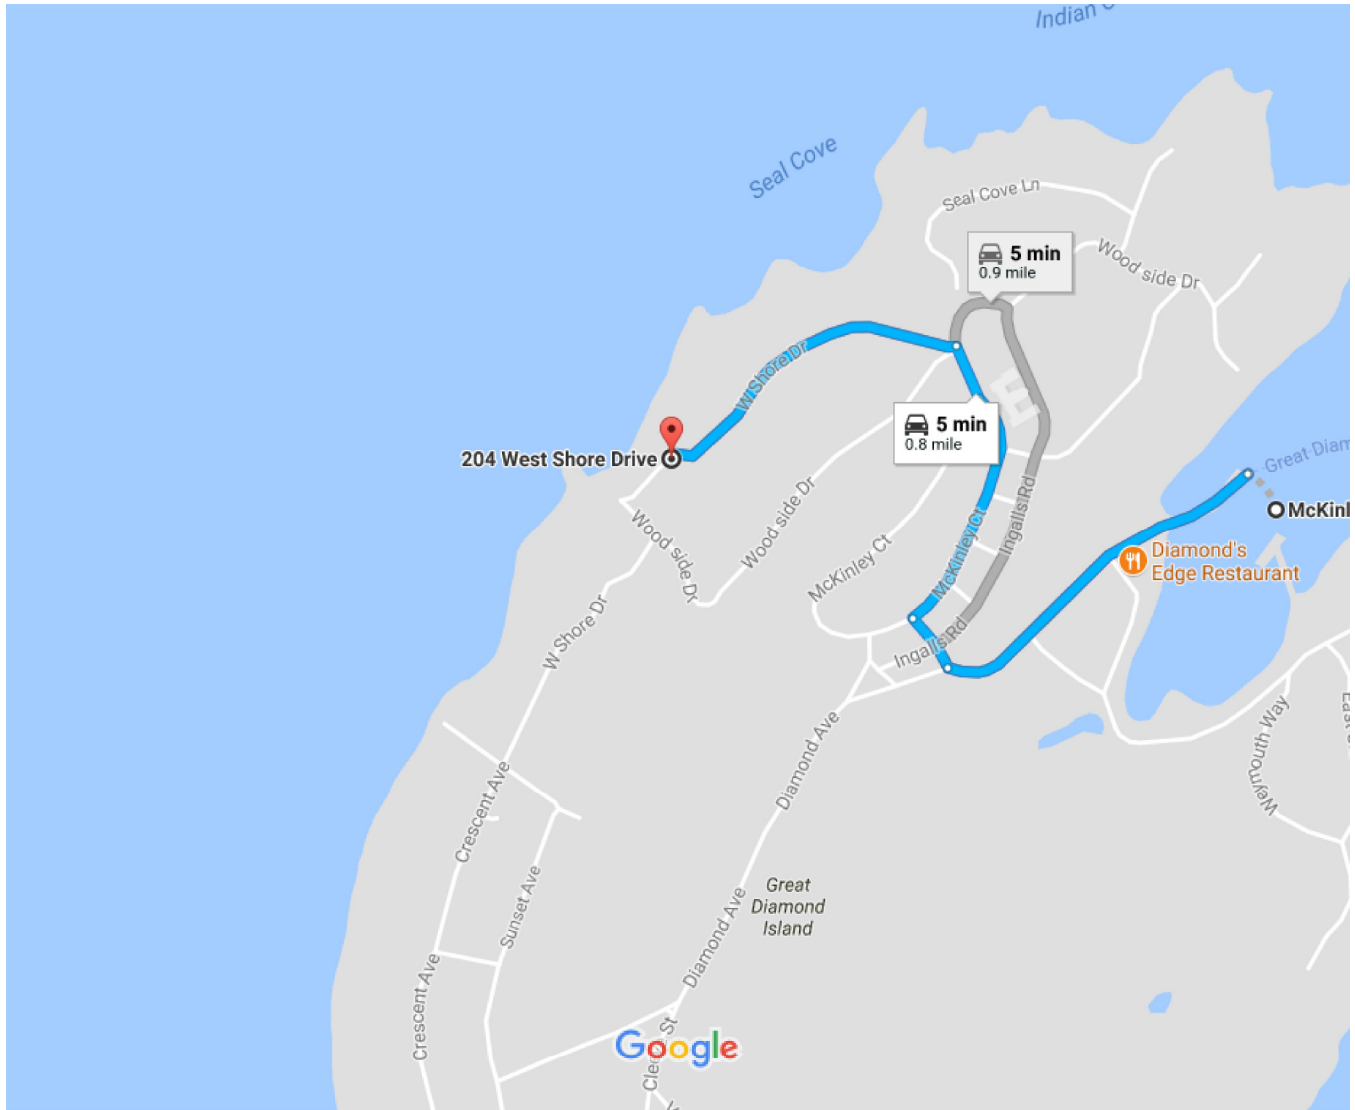

Diamond cove, Portland, ME to 204 W Shore Dr, Portland, ME 04109

Drive 0.8 mile, 5 min

Map data ©2017 Google 500 ft

McKinley Estates

Portland, ME

- ↑ 1. Head southwest on Diamond Ave toward Quartermaster Ct

0.3 mi

- 2. Turn right toward McKinley Ct

240 ft

 3. Turn right onto McKinley Ct

0.2 mi

 4. Continue straight

220 ft

 5. Turn left onto W Shore Dr

0.3 mi

204 W Shore Dr

Portland, ME 04109

These directions are for planning purposes only. You may find that construction projects, traffic, weather, or other events may cause conditions to differ from the map results, and you should plan your route accordingly. You must obey all signs or notices regarding your route.