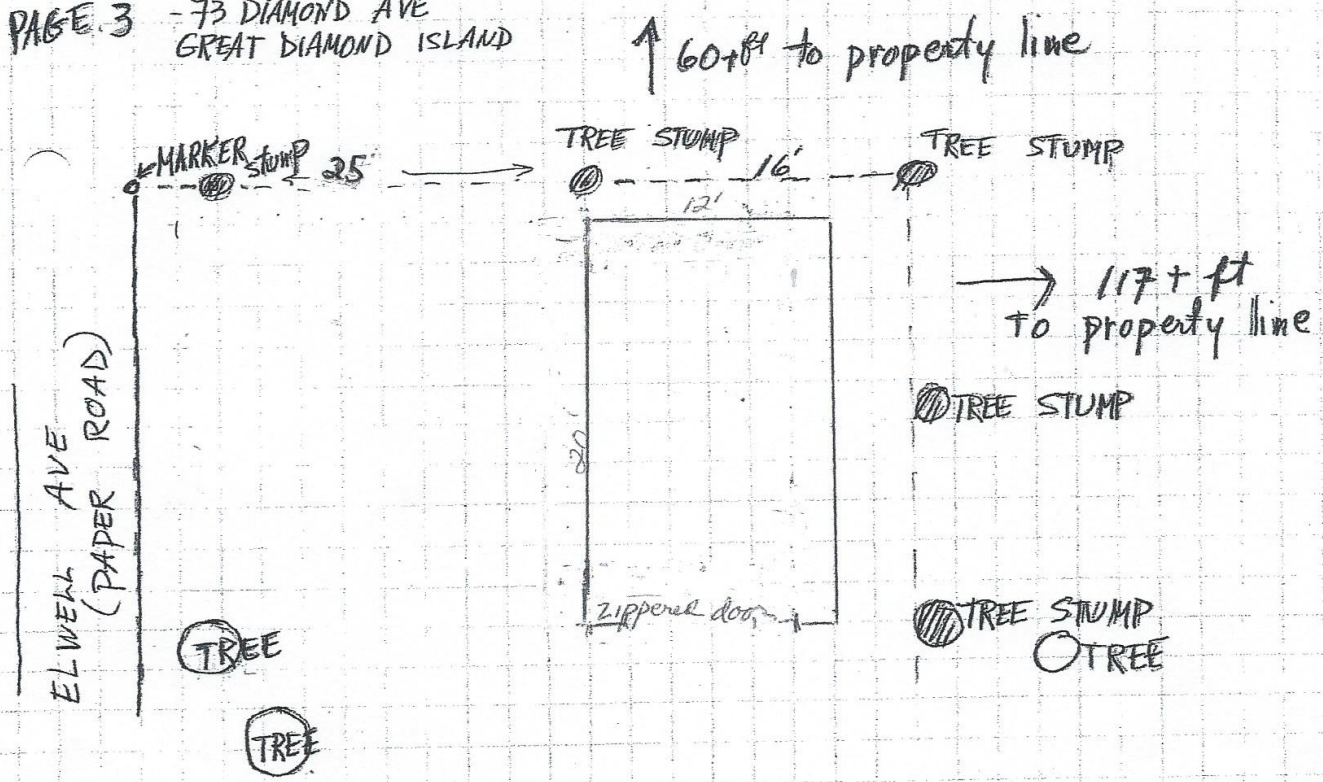

PAGE 3 - 73 DIAMOND AVE
GREAT DIAMOND ISLAND

SITE OF PROPOSED STRUCTURE "INSTANT GARAGE" ON
LOT (083B-F014) AT 73 DIAMOND AVE, GREAT DIAMOND IS.

ShelterLogic® Garage-in-A-Box® is Great For Autos, Motorcycles, ATVs, Trailers, Lawn & Garden Equipment, Tractors, Snowmobiles, Bulk Storage And More.

Made using 1-3/8" all-steel framing with Dupont™ thermoset baked-on, powder coat finish that will not chip, peel, rust or corrode. Rib reinforced to deliver extra strength, ease of installation and portability. Triple-layer, rip-stop fabric is 100% waterproof and made of enhanced weave polyethylene. UV treated inside and out. Stabilizers ensure stability. Easy Slide Cross Rail™ system locks down and squares up frame. Ratchet Tite™ tensioning for solid cover anchoring.

Garage In A Box 12' x 16' x 8'

COMPARE	OVERALL DIMENSIONS				
Γ	12' 3"	16'	8' 6"	Gray	6'
X	12'	20'	8'	Gray	5' 9"