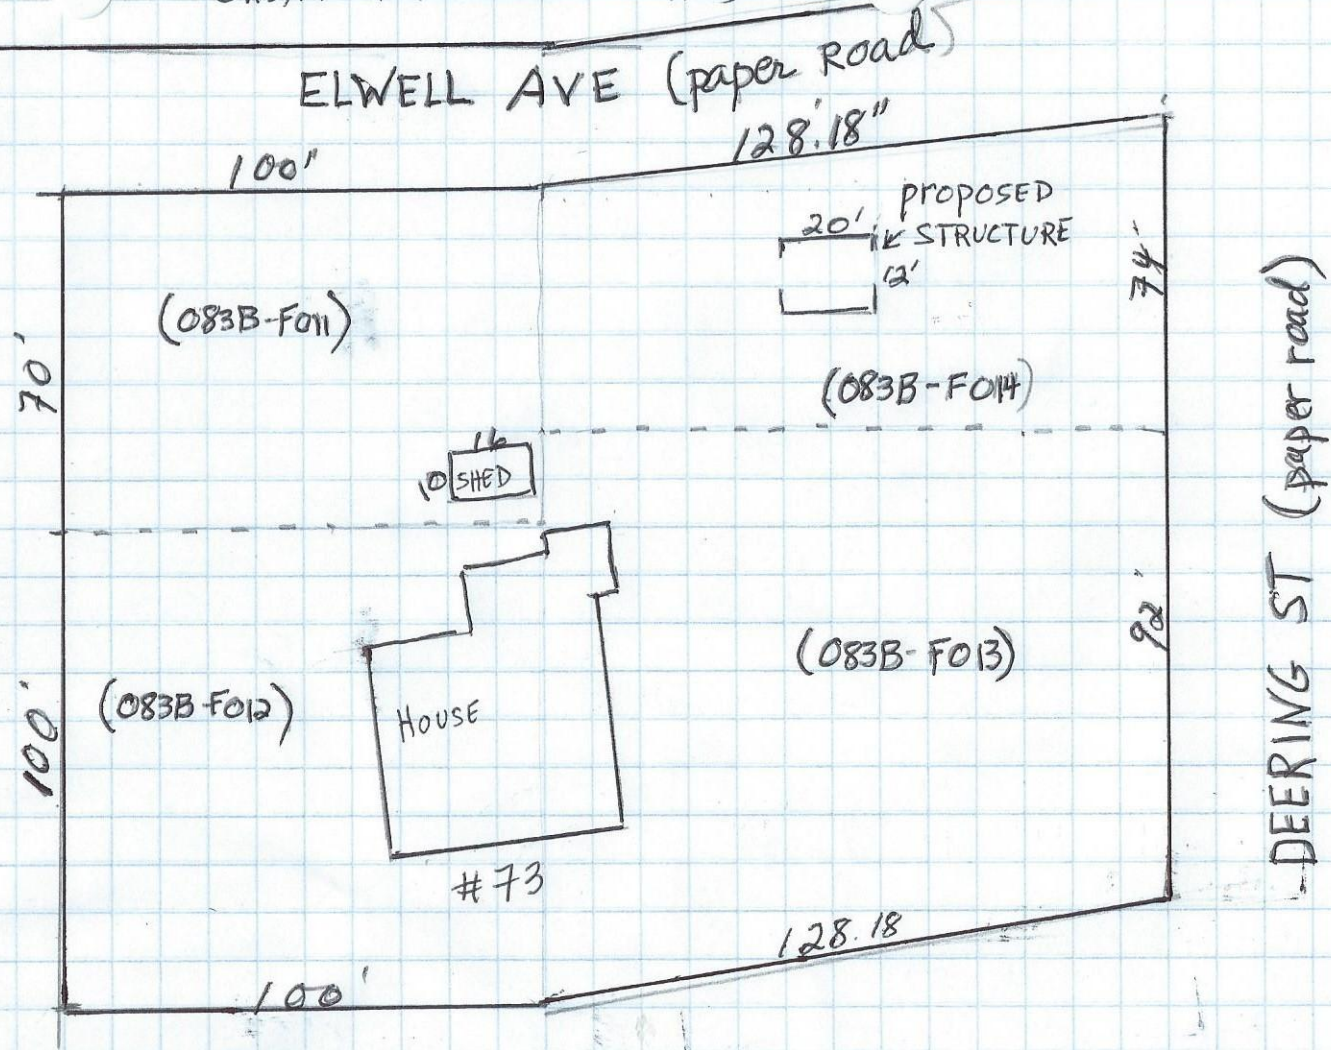

73 DIAMOND AVE
GREAT DIAMOND ISLAND

property of:
ANNE E. WEBER
73 DIAMOND AVE
GREAT DIAMOND Island

DIAMOND AVE

CLEEVE ST.

1/4" = 10 feet