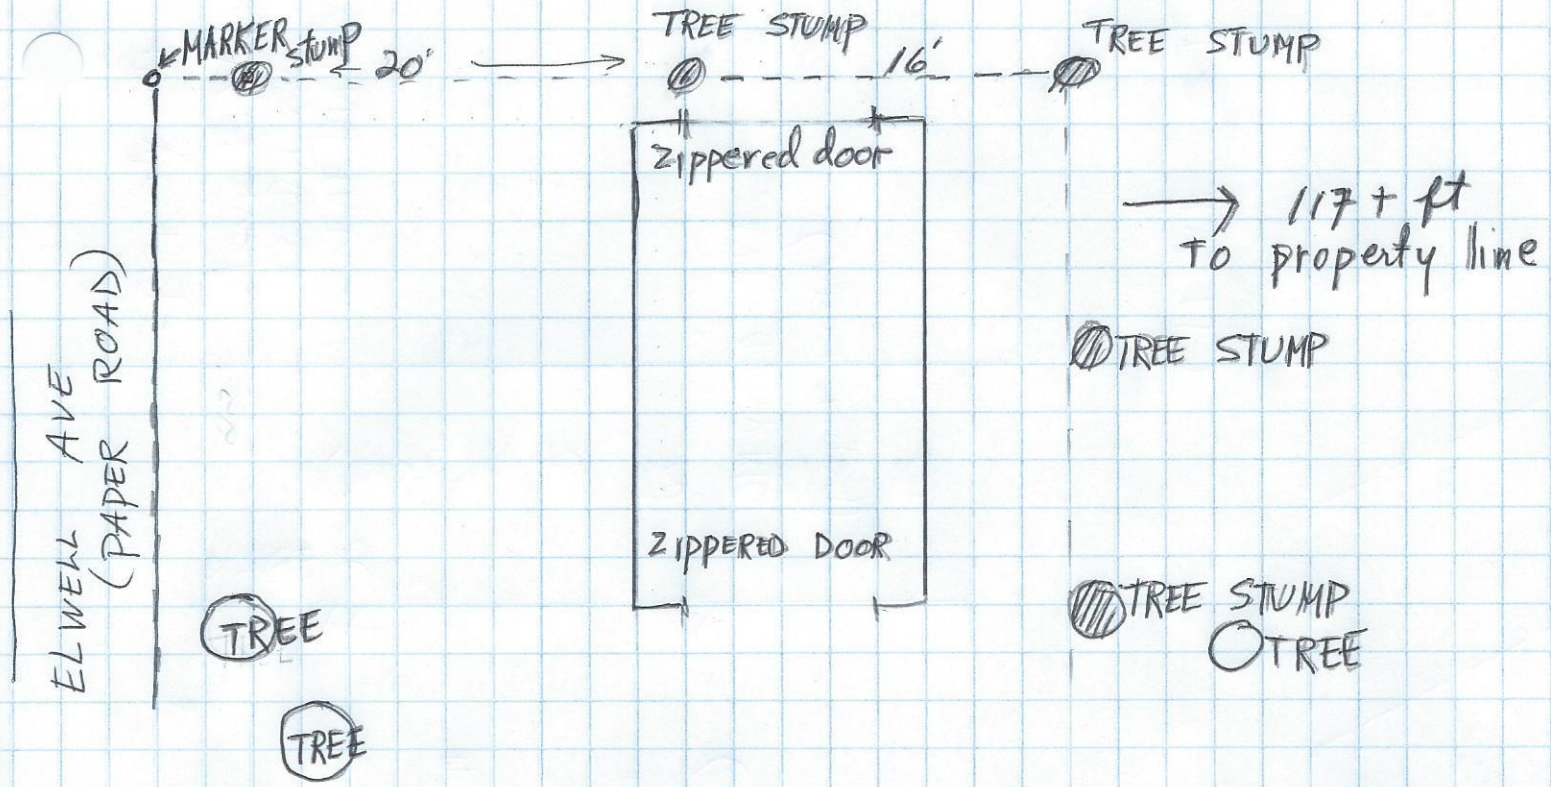

↑ 60+ft to property line

SITE OF PROPOSED STRUCTURE "INSTANT GARAGE" ON
LOT (083B-F014) AT 73 DIAMOND AVE, GREAT DIAMOND IS.,

ShelterLogic® Garage-In-A-Box®

ShelterLogic® Garage-In-A-Box® Is Great For Autos, Motorcycles, ATVs, Trailers, Lawn & Garden Equipment, Tractors, Snowmobiles, Bulk Storage And More.

Made using 1-3/8" all-steel framing with Dupont™ thermoset baked-on, powder coat finish that will not chip, peel, rust or corrode. Rib reinforced to deliver extra strength, ease of installation and portability. Triple-layer, rip-stop fabric is 100% waterproof and made of enhanced weave polyethylene. UV treated inside and out. Stabilizers ensure stability. Easy Slide Cross Rail™ system locks down and squares up frame. Ratchet Tite™ tensioning for solid cover anchoring.

The Garage-in-a-Box® design, now available in 16-Foot length. All the same features as the GIB, only smaller! 12 x 16 x 8 Feet Garage-in-a-Box® is a registered trademark of ShelterLogic® LLC. Easy slide cross rail - Best in class feature for continuous cover tightening. Bolt together brackets allow easy access to pressure points for optimal performance. Patent-Pending ShelterLock Stabilizers add strength and stability. Advanced engineering fabric. Our covers are triple layer woven polyethylene that is ripstop tough. UV treated inside, outside and in between with added fade blockers, anti-aging, antifungal, and anti-yellowing agents. Bolt together hardware at every frame connection for optimal strength and ease of installation. Ratchet-tite cover tensioning ensures a drum tight cover and door panel connection to shelter frame. Quality ratchet and web strap components keep cover tight and neat looking DuPont™ powder coat is baked on not sprayed virtually eliminating peeling, rusting, chipping, and corrosion.