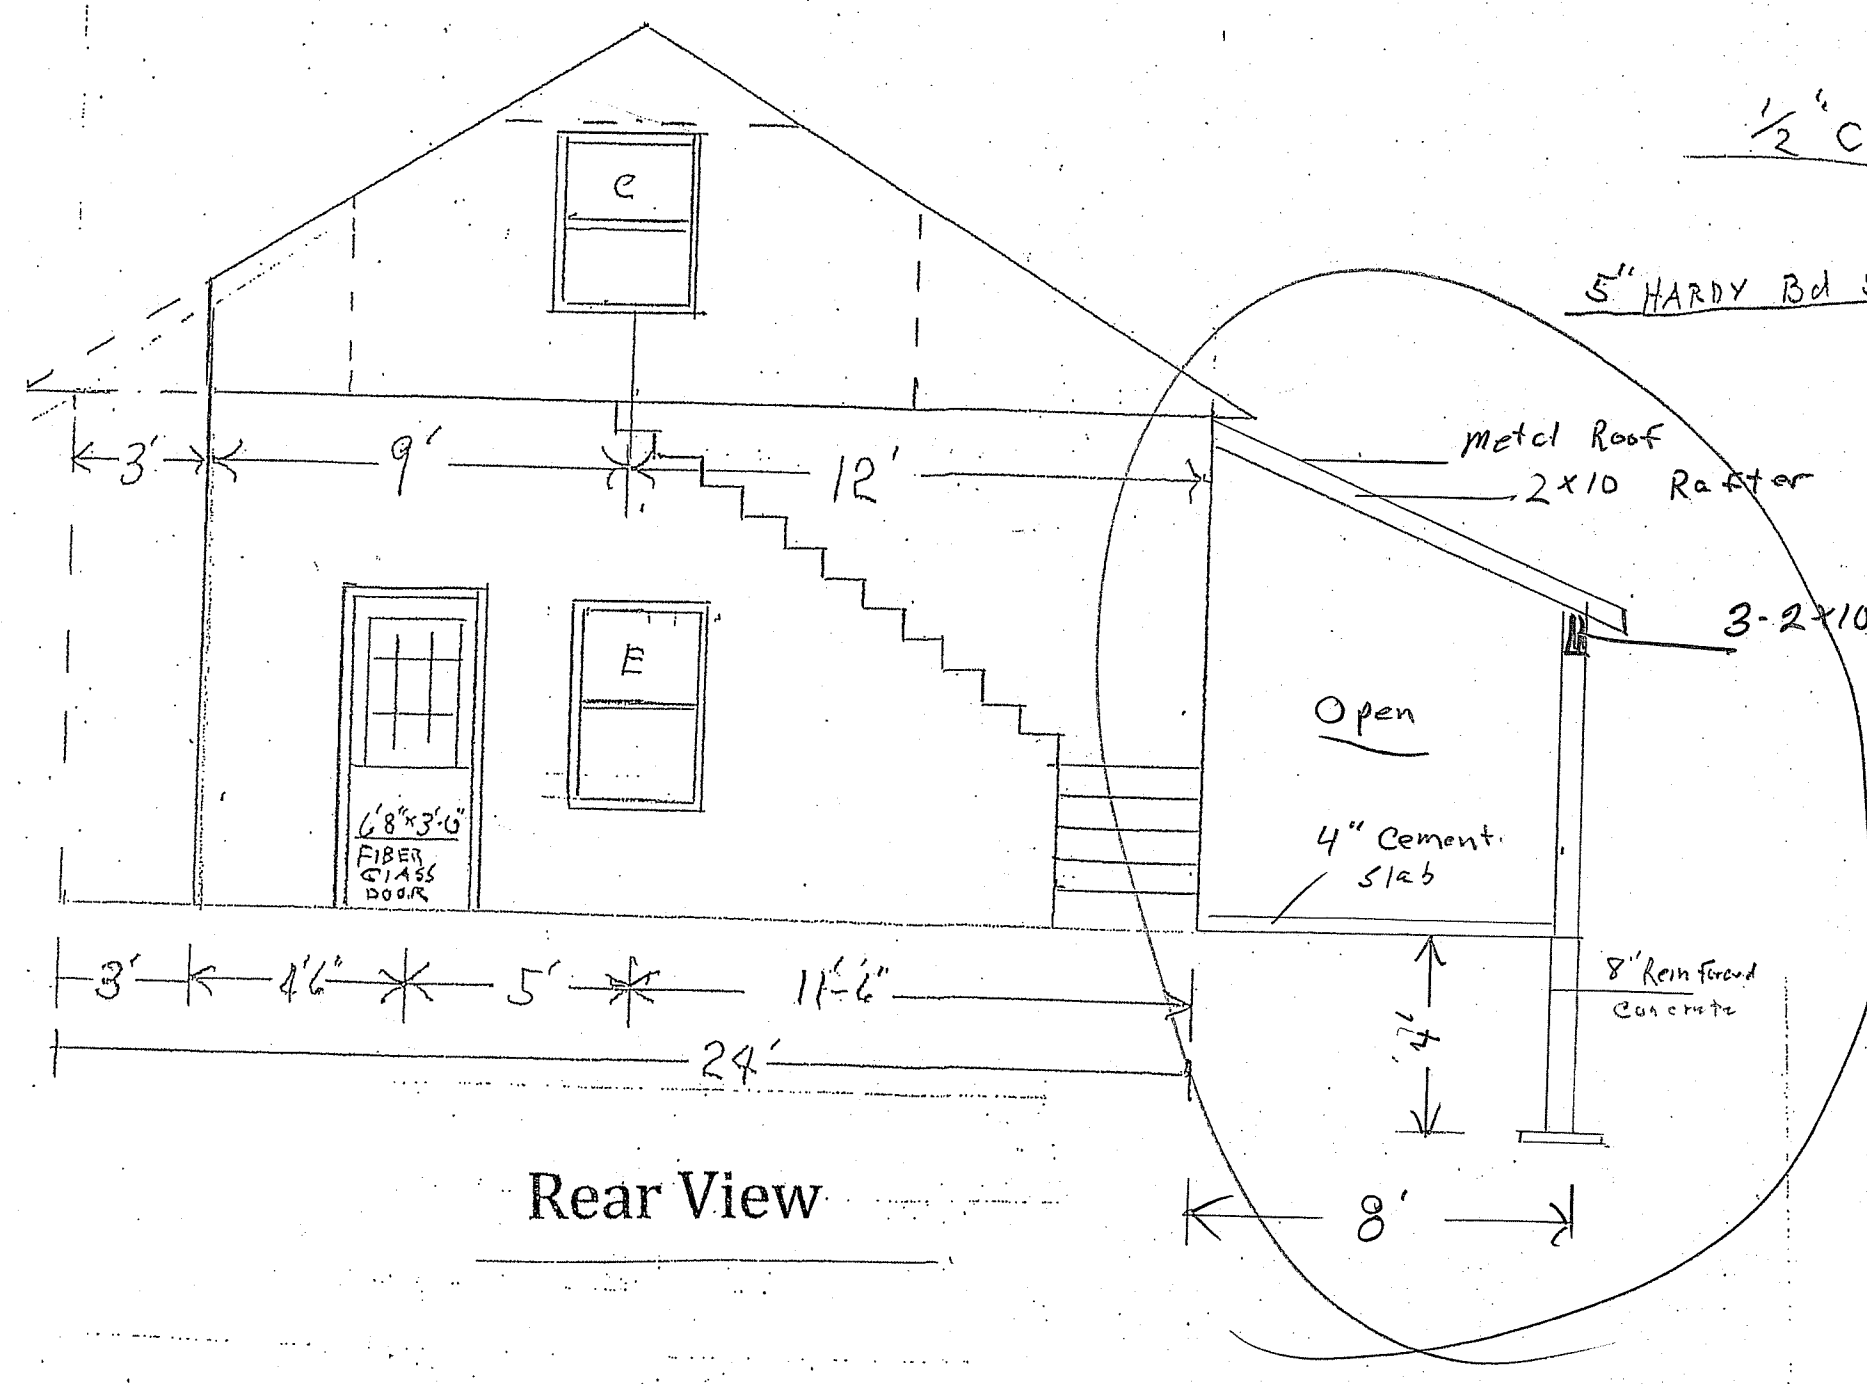

Right View

Rear View

S-1 Framing Sections

Scale 1/4" = 1'

Chris Mooney  
 27Sunset Ave  
 Great Diamond Island  
 Portland, Me  
 Mwm207@gmail.com  
 Ph# (207)284-8817