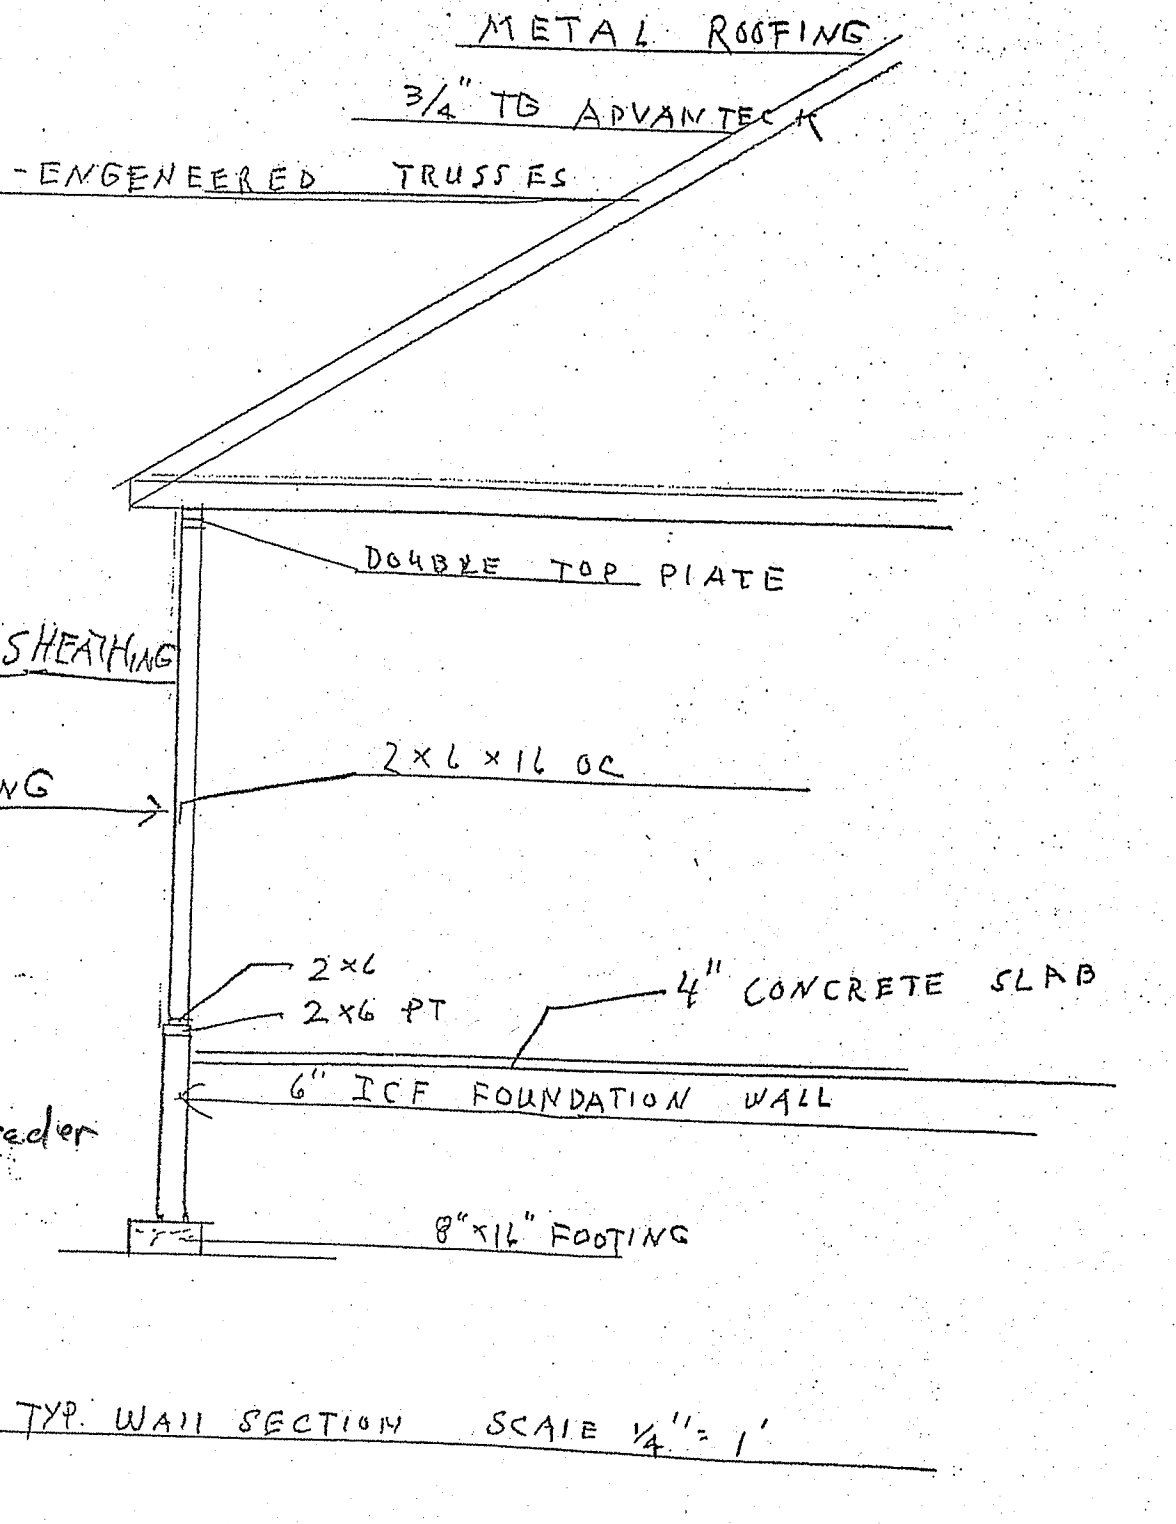

Right View

Rear View

S-1 Framing Sections

Scale 1/4" = 1'

Chris Mooney  
 27Sunset Ave  
 Great Diamond Island  
 Portland, Me  
 Mwm207@gmail.com  
 Ph# (207)284-8817