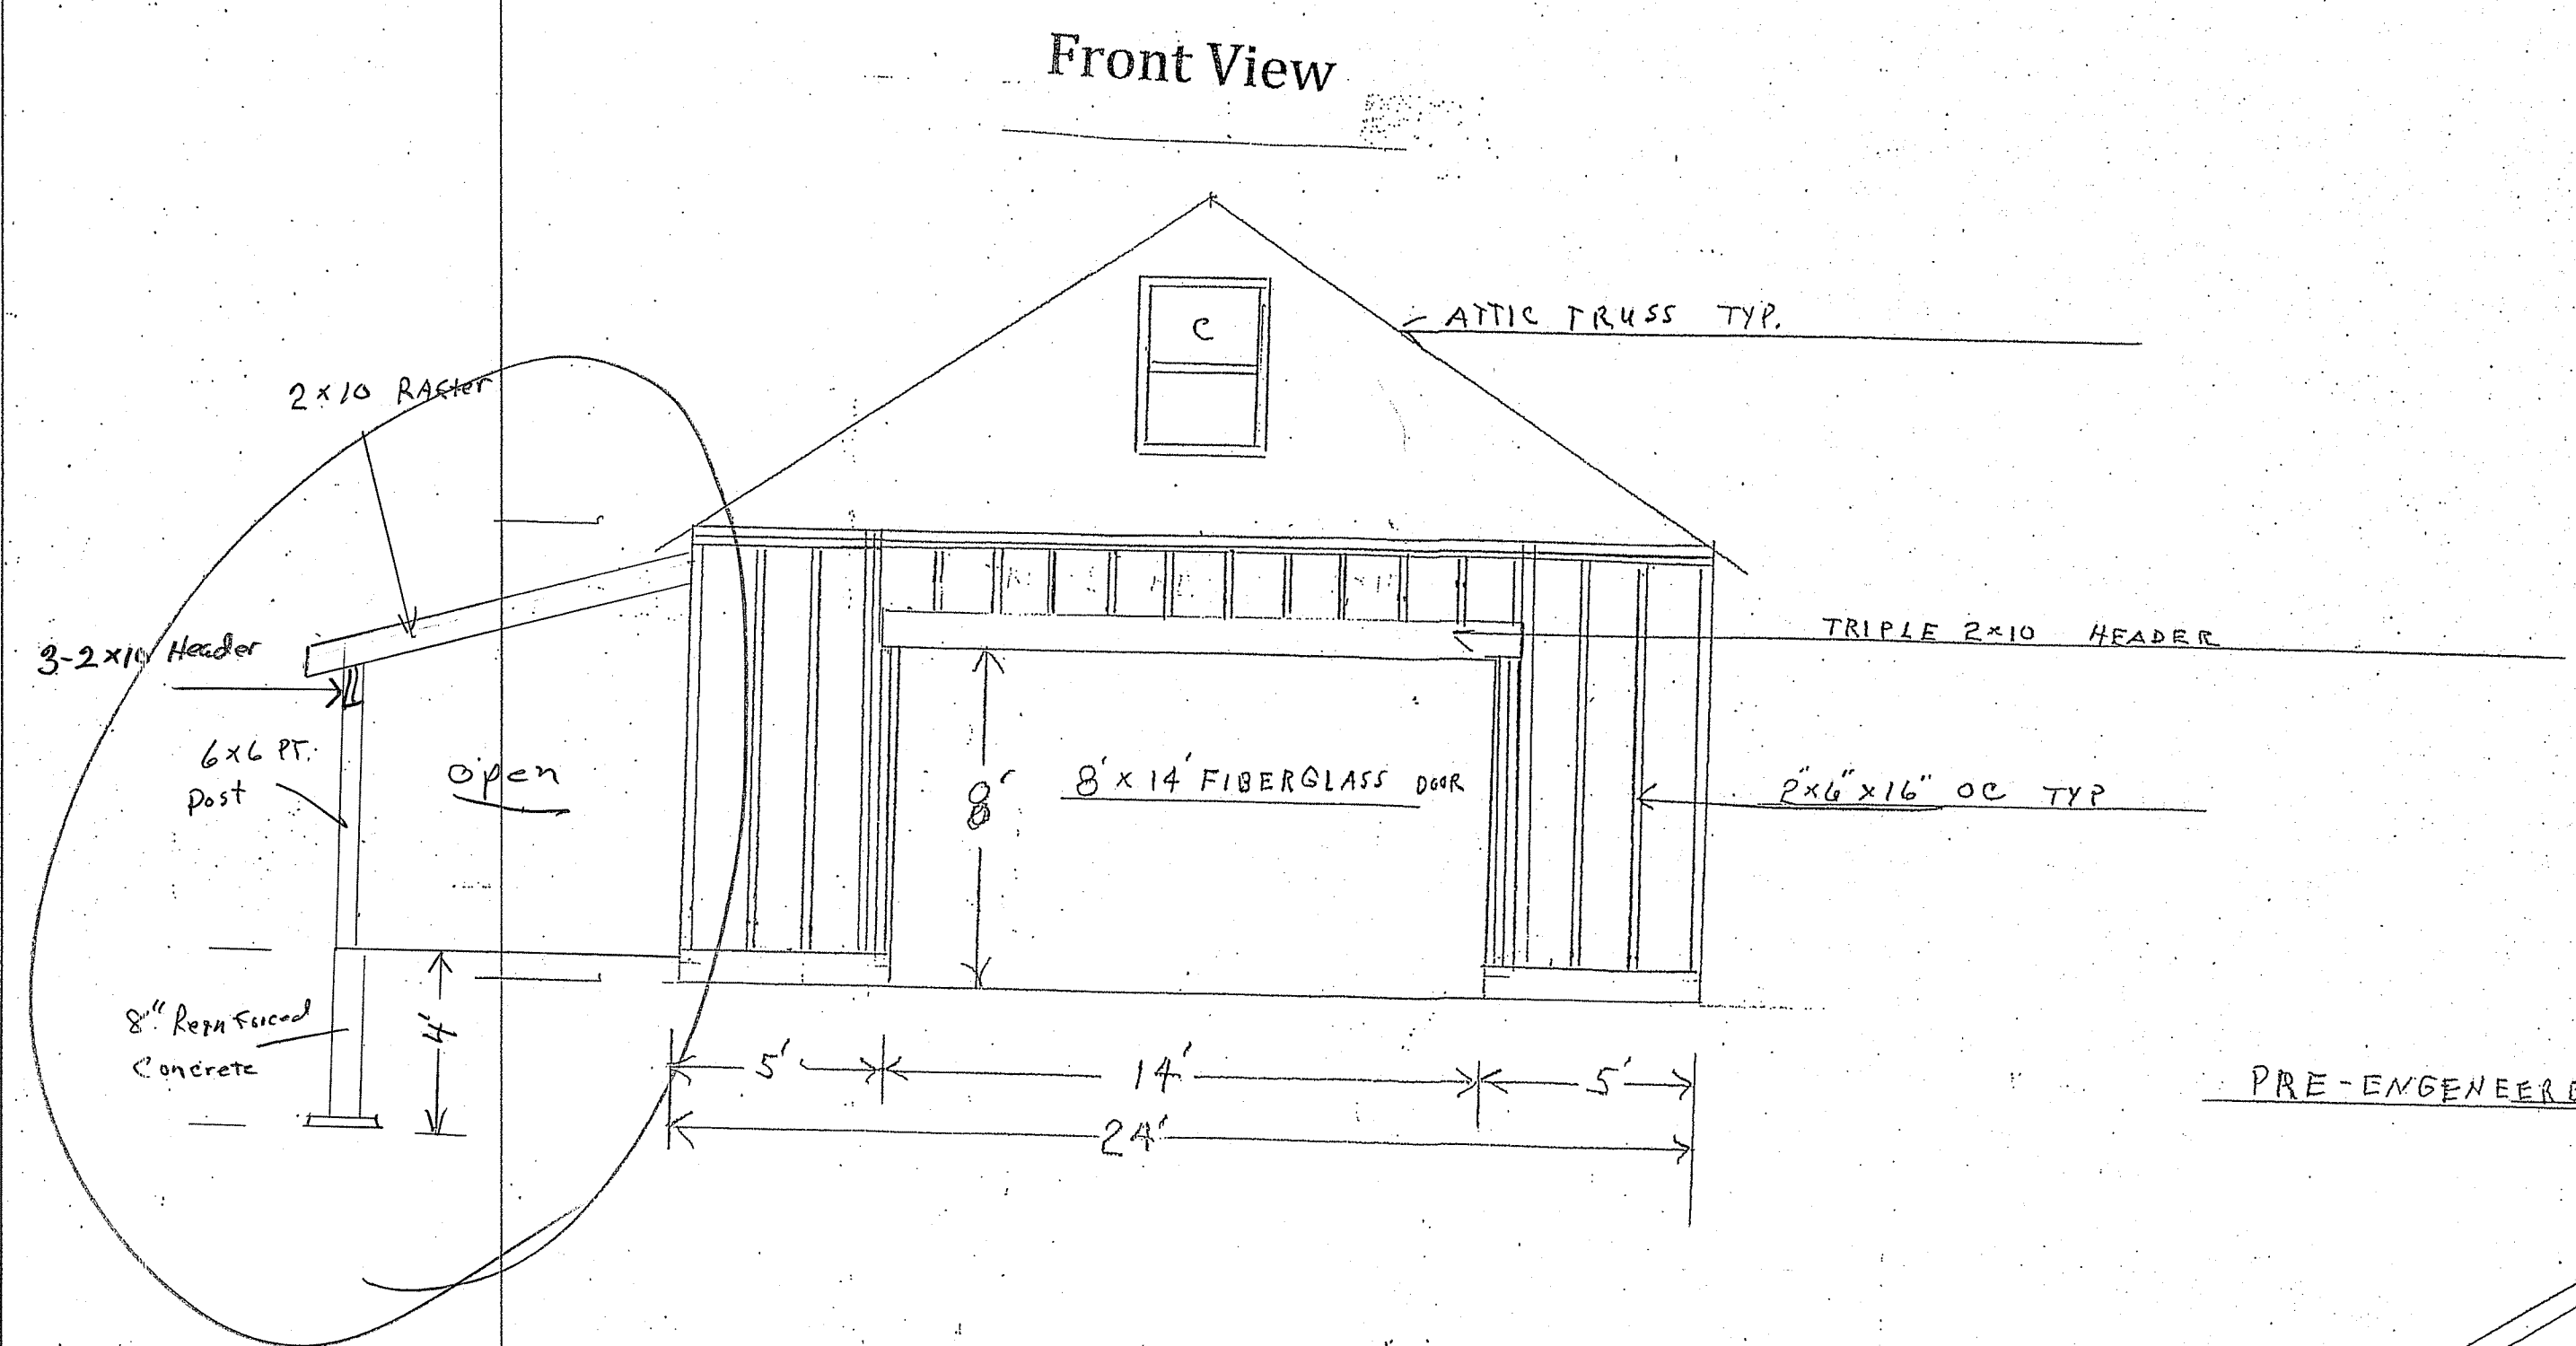

Right View

Rear View

S-1 Framing Sections

Scale 1/4" = 1'

Chris Mooney  
 27Sunset Ave  
 Great Diamond Island  
 Portland, Me  
 Mwm207@gmail.com  
 Ph# (207)284-8817