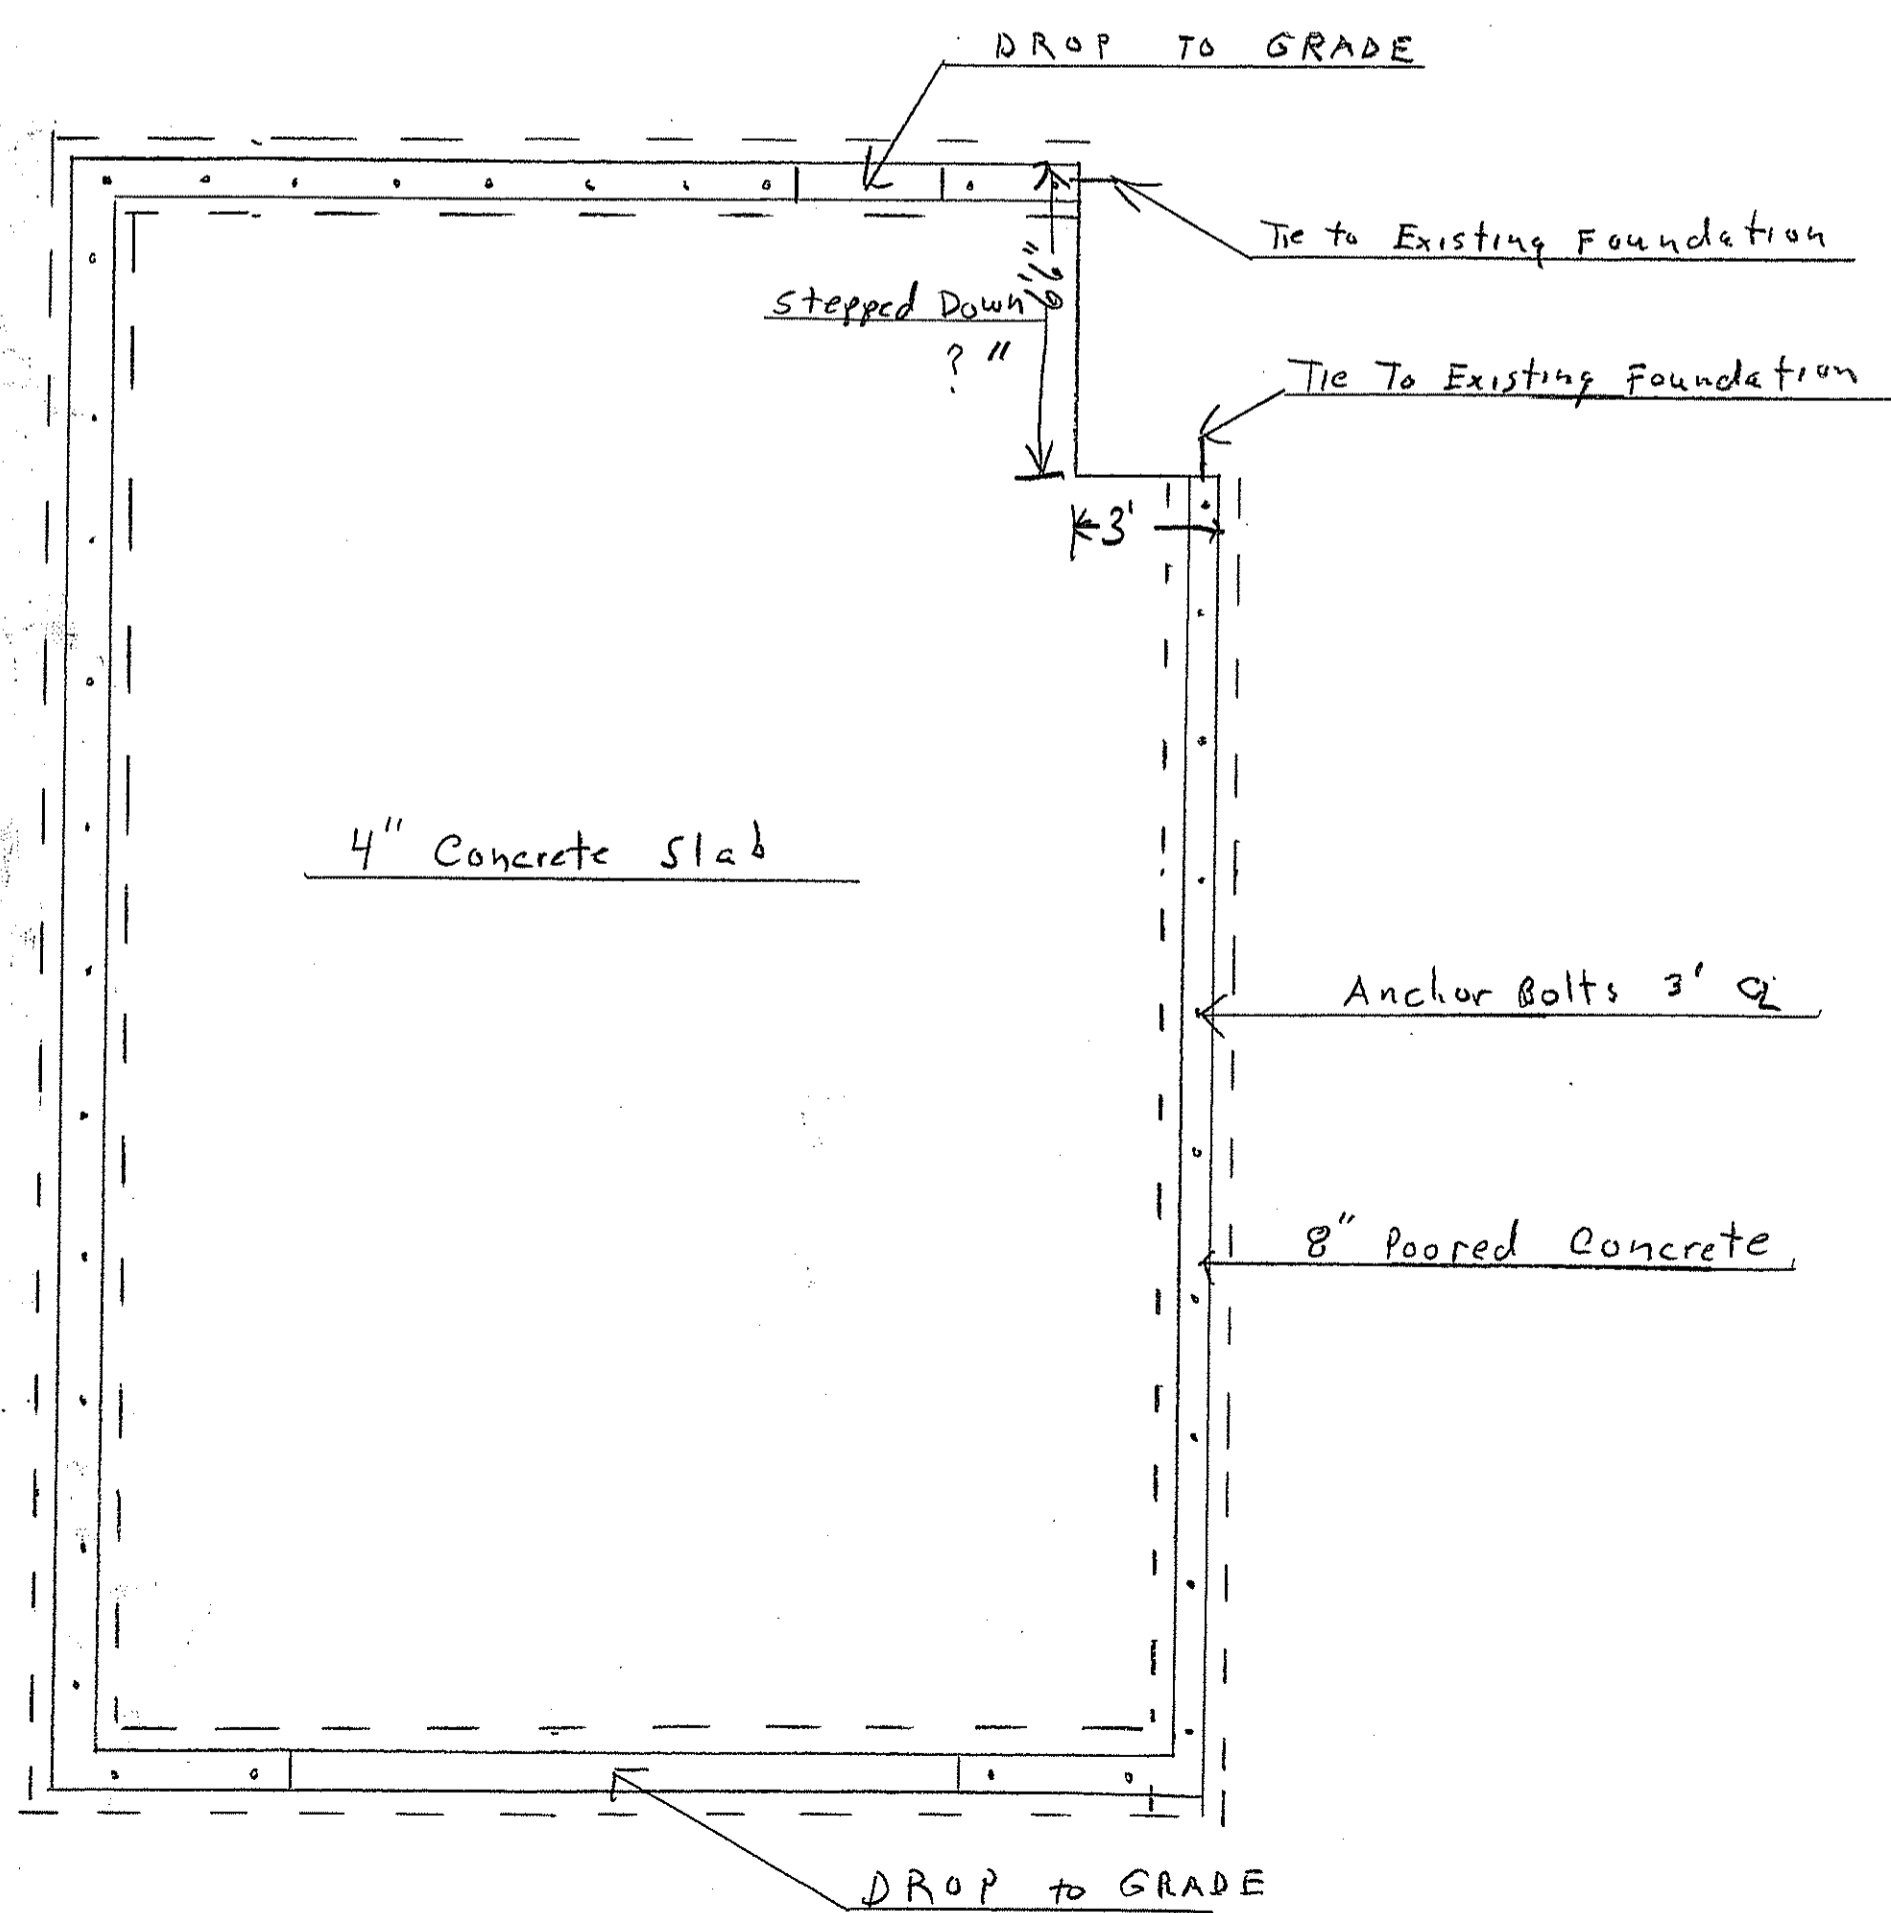

GARAGE FOUNDATION

S - 3 Foundation Plans

Chris Mooney
 27 Great Diamond Island
 Portland, Me
 Mwm207@gmail.com
 Ph# (207)284-8817

Scale 1/4" = 1'