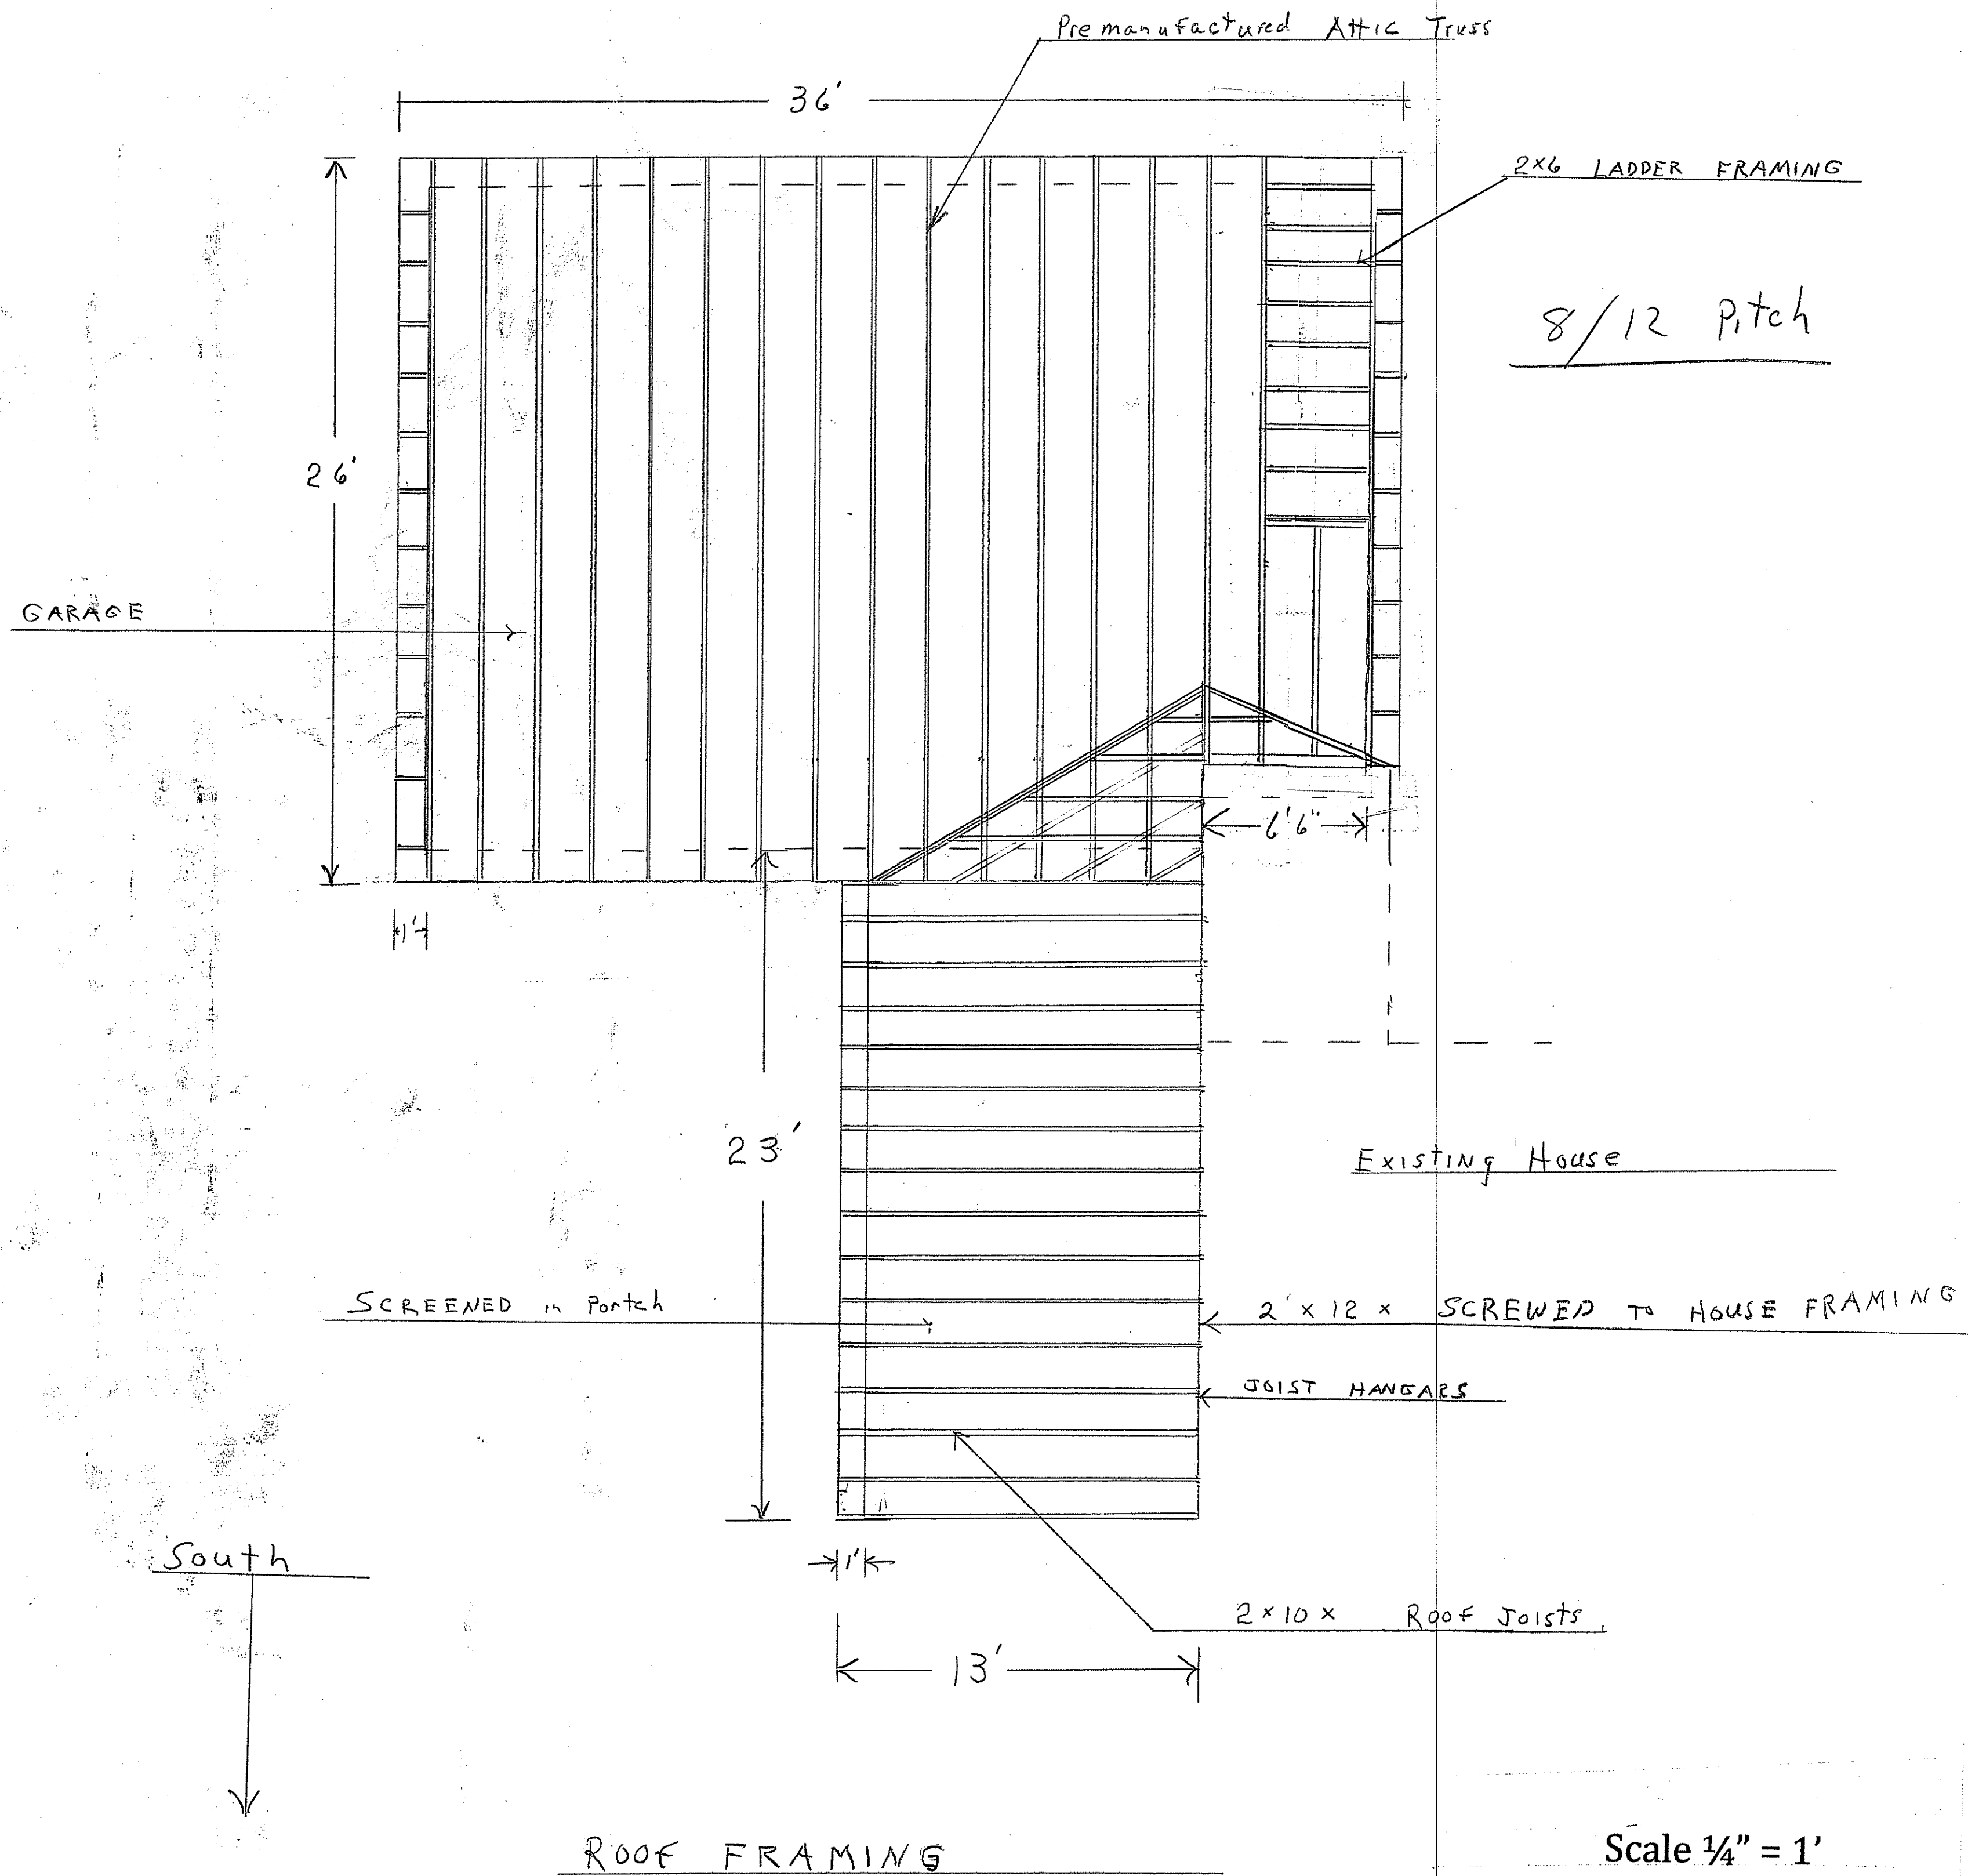

Send As PDF Files  
5/21/937 132211P24

S - 2 Roof Plans Framing

Chris Mooney  
27 Great Diamond Island  
Portland, Me  
Mwm207@gmail.com  
Ph# (207)284-8817

Scale 1/4" = 1'