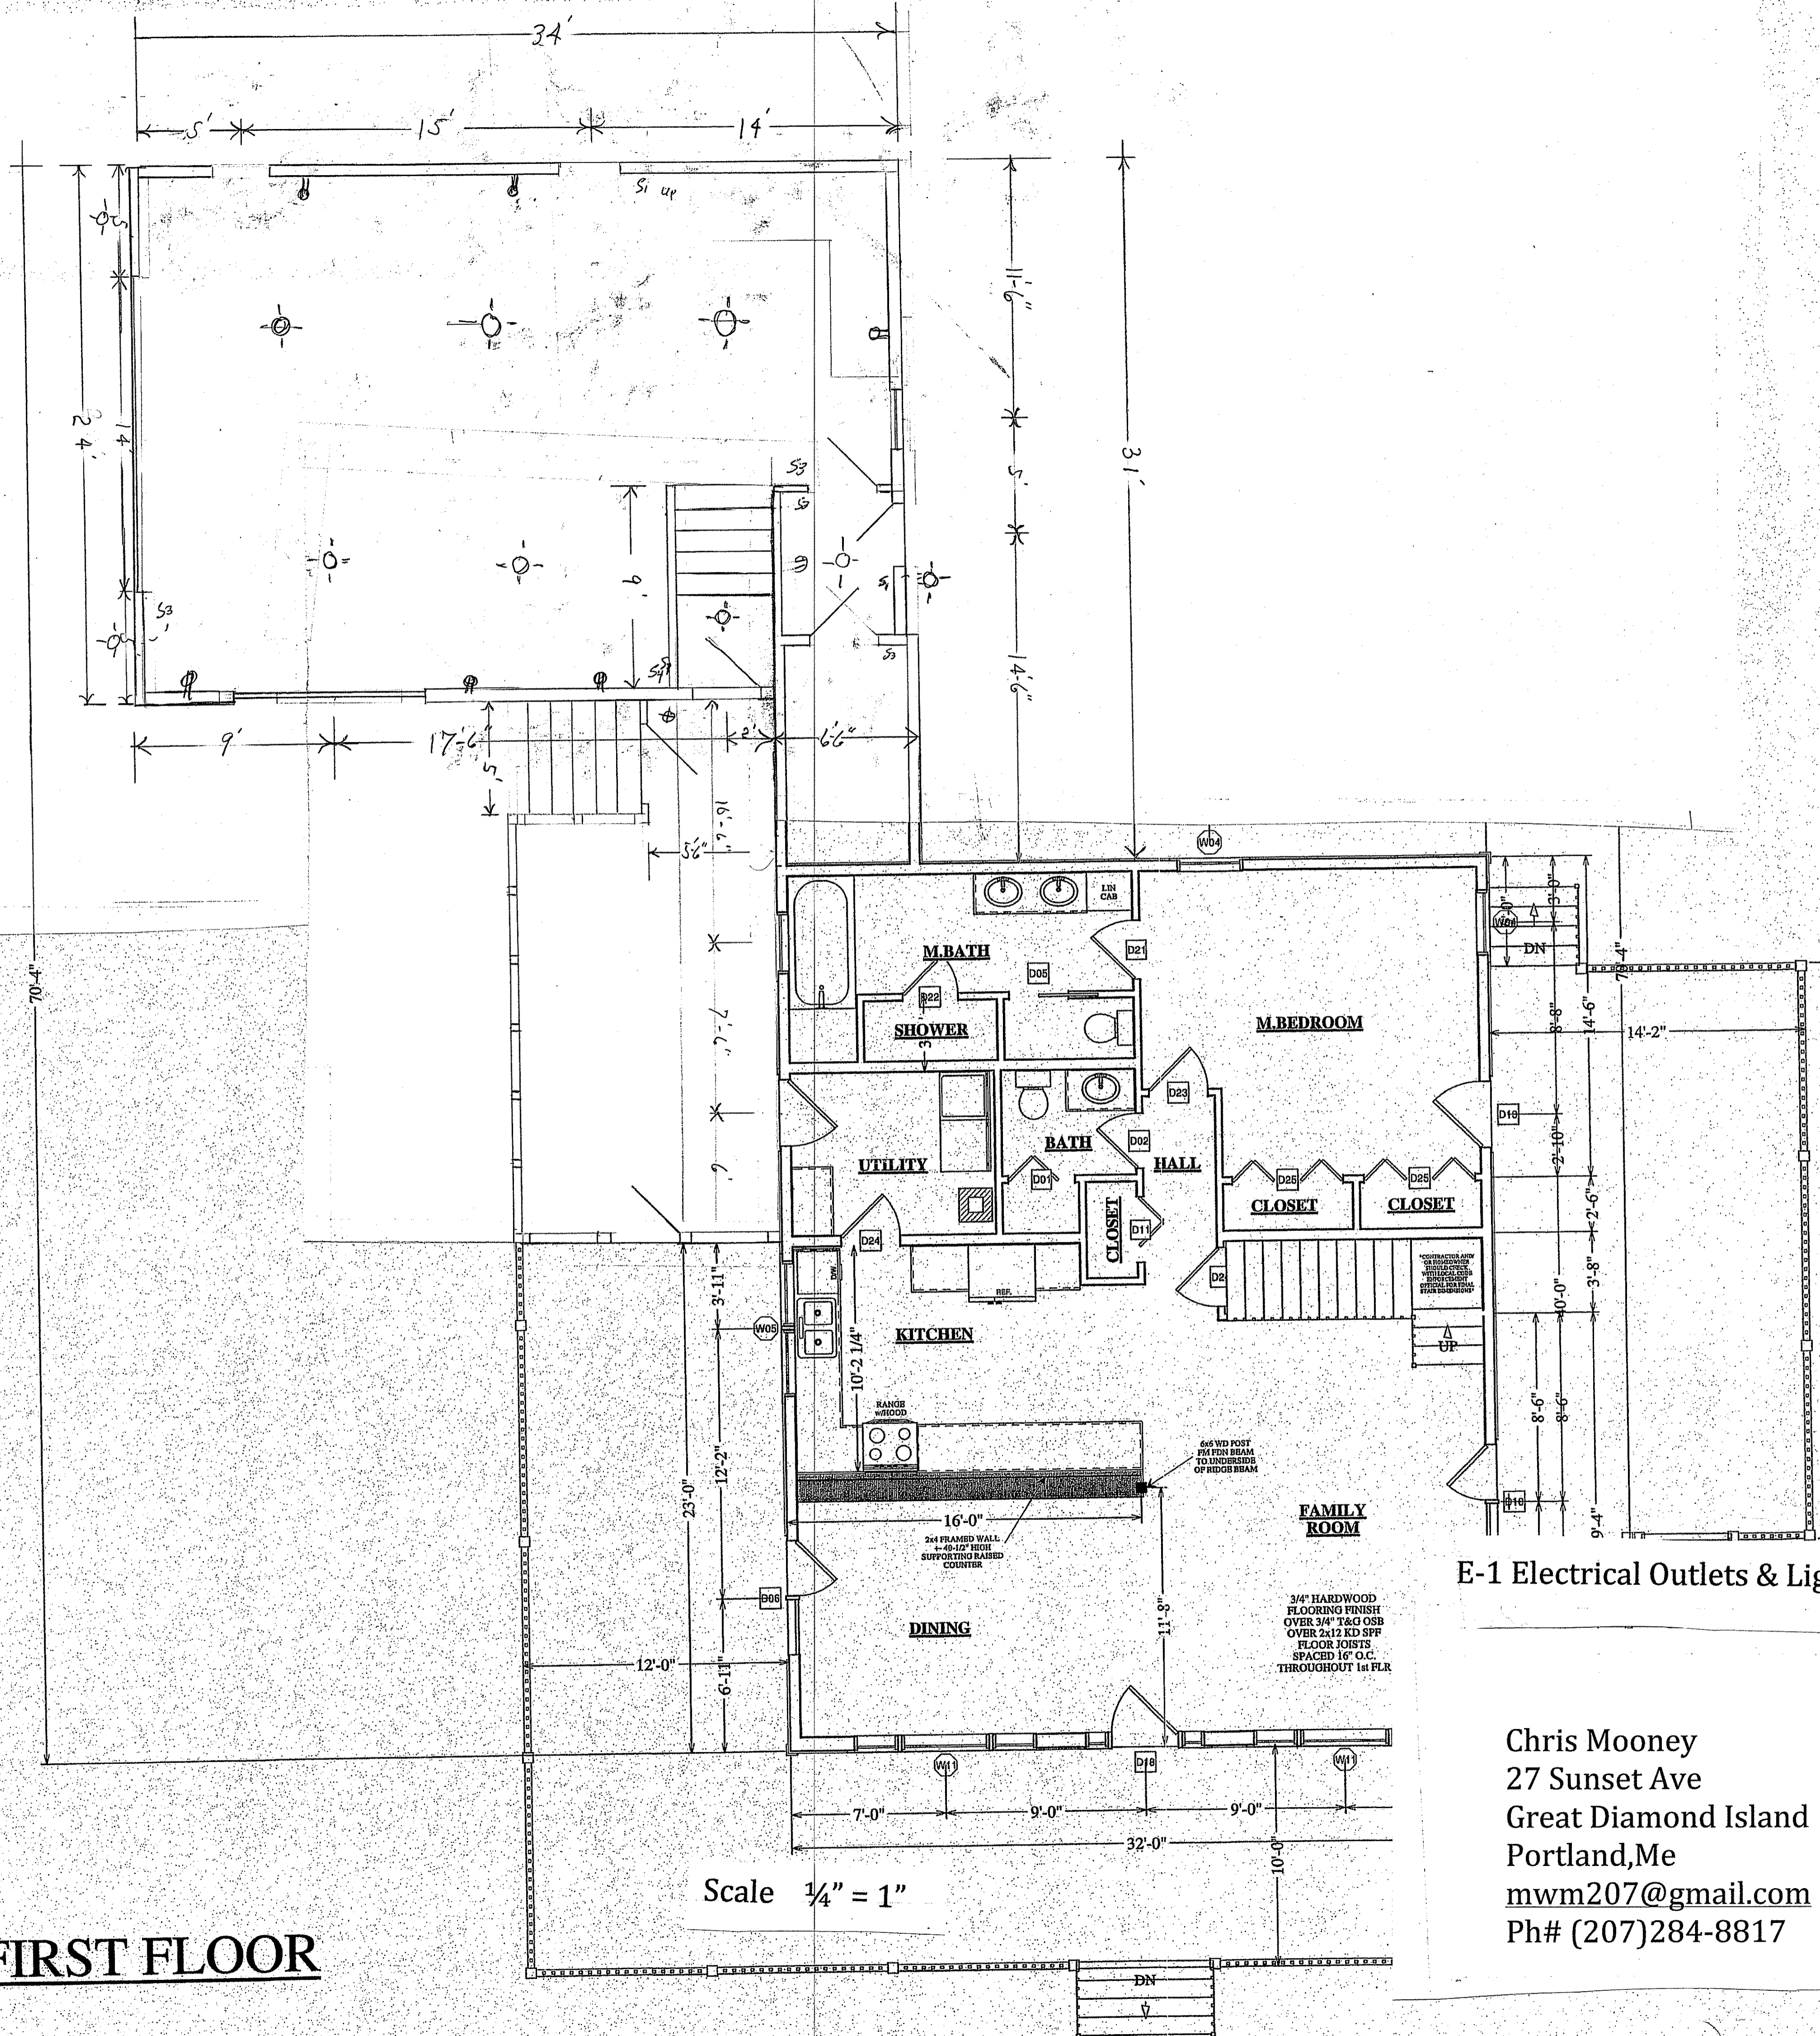

FIRST FLOOR

E-1 Electrical Outlets & Light

Chris Mooney
 27 Sunset Ave
 Great Diamond Island
 Portland, Me
mwm207@gmail.com
 Ph# (207)284-8817