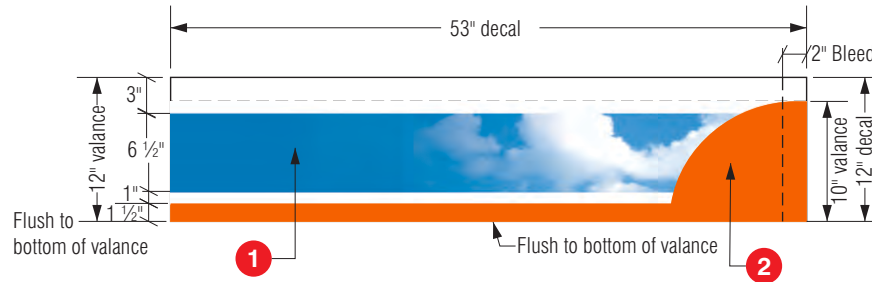

revisions

- a. 06.13.14;JJD: Remove Gulf Express Image of off building and MID. Put existing reader board back on MID. (Remove signs 8,9,14) Add Building sign.
- b. 07.17.14;JJD: Remove Logo/cloud sign, Change size of building sign dimension to 2'x6'
- c. 07.18.14;JJD: Remove pop building sign
- d.
- e.

Typical Short Side Decal scale: 3/4"=1'-0"

Typical Long Side Decal scale: 3/4"=1'-0"

4" TYP Self  
Self

Typical layout in plan view

MATERIALS LIST

1. Self/Full Decals required. add decals as required after decal application
2. Vinyl number kit required. add number as required after decal application