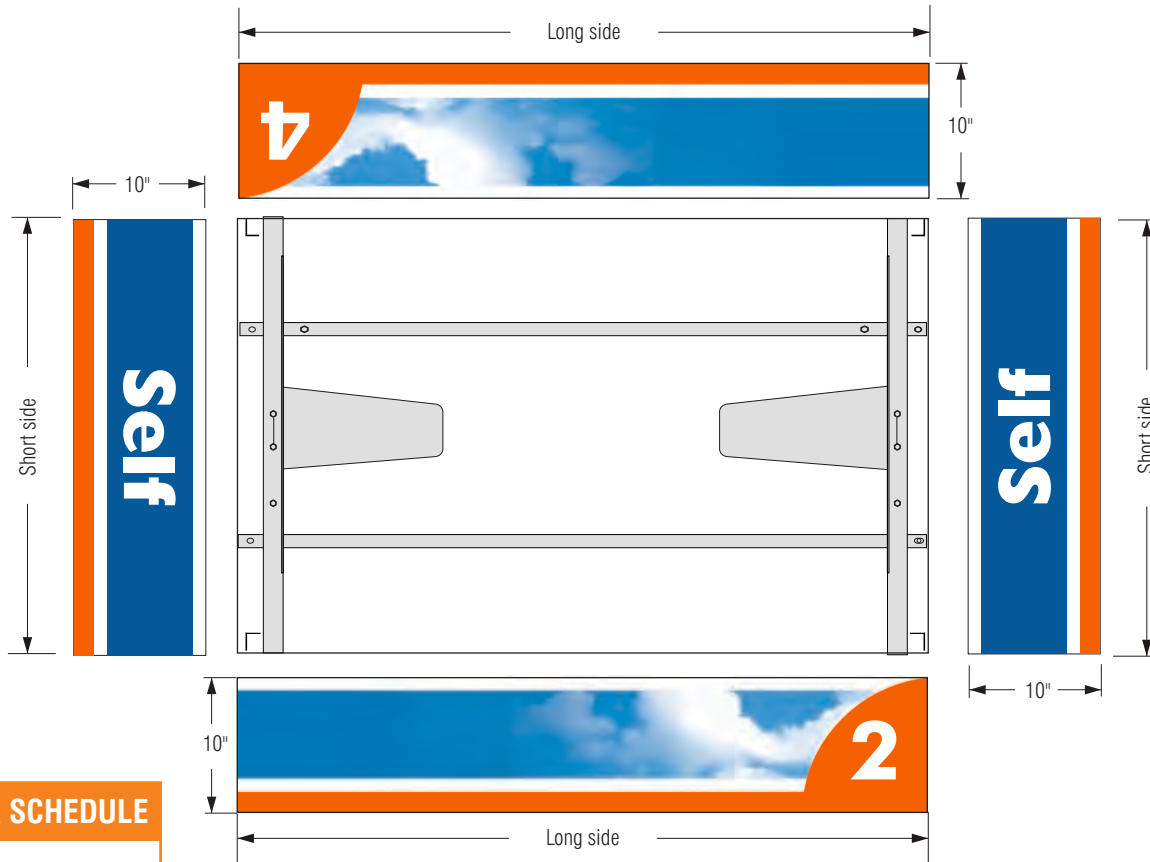

revisions

- a. 06.13.14;JJD: Remove Gulf Express Image of off building and MID. Put existing reader board back on MID. (Remove signs 8,9,14) Add Building sign.
- b. 07.17.14;JJD: Remove Logo/cloud sign, Change size of building sign dimension to 2'x6'
- c. 07.18.14;JJD: Remove pop building sign
- d.
- e.

Typical Short Side Decal scale: 3/4"=1'-0"

Typical Long Side Decal scale: 3/4"=1'-0"

4" TYP Self  
Self

Typical layout in plan view

MATERIALS LIST

1. Self/Full Decals required. add decals as required after decal application
2. Vinyl number kit required. add number as required after decal application