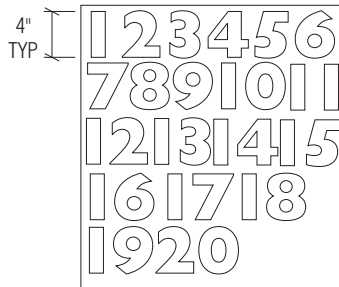

Typical Short Side Decal scale: 3/4"=1'-0"

Typical Long Side Decal scale: 3/4"=1'-0"

4" TYP Self  
Self

Typical layout in plan view

MATERIALS LIST

1. Self/Full Decals required. add decals as required after decal application
2. Vinyl number kit required. add number as required after decal application