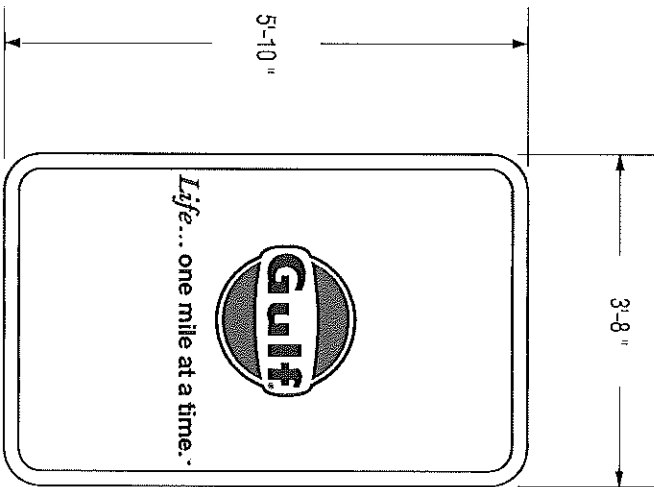

POP - Wall Mounted Sign

SIGN 11

Gulf Merchandising Sign

Front View

SIGN SPECIFICATIONS:

1. Gulf White
2. 70" x 44"
3. All metal, single sided with a patented snap frame system
4. Signs preprinted with a permanent color message on aluminum face panel.