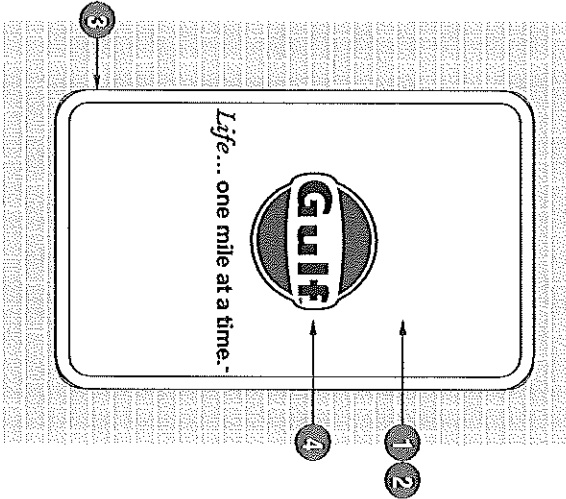

POP - Wall Mounted Sign

SIGN 11

Gulf Merchandising Sign

Front View

SIGN SPECIFICATIONS:

1. Gulf White
2. 70" x 44"
3. All metal, single sided with a patented snap frame system
4. Signs preprinted with a permanent color message on aluminum face panel.