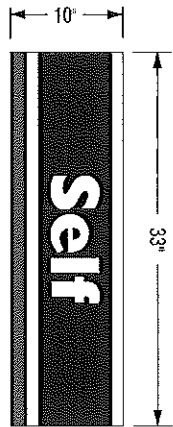

Valance Decal VAL-33-SKY, SLF-04-DEC

SIGN 6

Typical Short Side Decal scale: 3/4" = 1'-0"

Typical Long Side Decal scale: 3/4" = 1'-0"

4" TYP
Self
Self
Self

Typical layout in plan view

MATERIALS LIST

1. Self/Full Decals required, add decals as required after decal application
2. Vinyl number kit required, add number as required after decal application