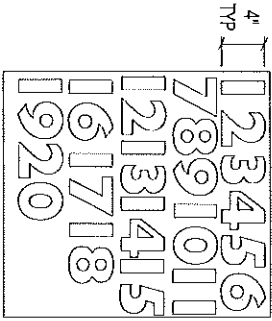

Valance Decal VAL-33-SKY, SLF-04-DEC

SIGN 6

Typical Short Side Decal scale: 3/4" = 1'-0"

Typical Long Side Decal scale: 3/4" = 1'-0"

4" TYP
Self
Self
Self

Typical layout in plan view

MATERIALS LIST

1. Self/Full Decals required, add decals as required after decal application
2. Vinyl number kit required, add number as required after decal application