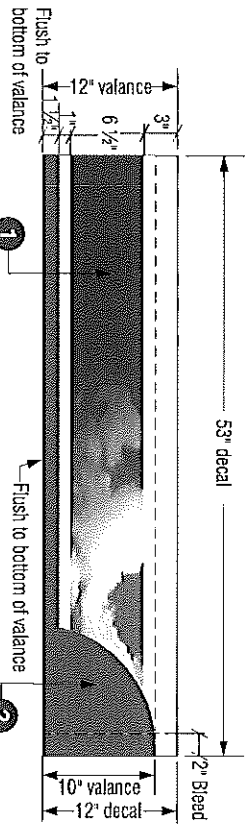

Valance Decal VAL-33-SKY, SLF-04-DEC

SIGN 6

Typical Short Side Decal scale: 3/4" = 1'-0"

Typical Long Side Decal scale: 3/4" = 1'-0"

4" TYP
Self
Self
Self

Typical layout in plan view

MATERIALS LIST

1. Self/Full Decals required, add decals as required after decal application
2. Vinyl number kit required, add number as required after decal application