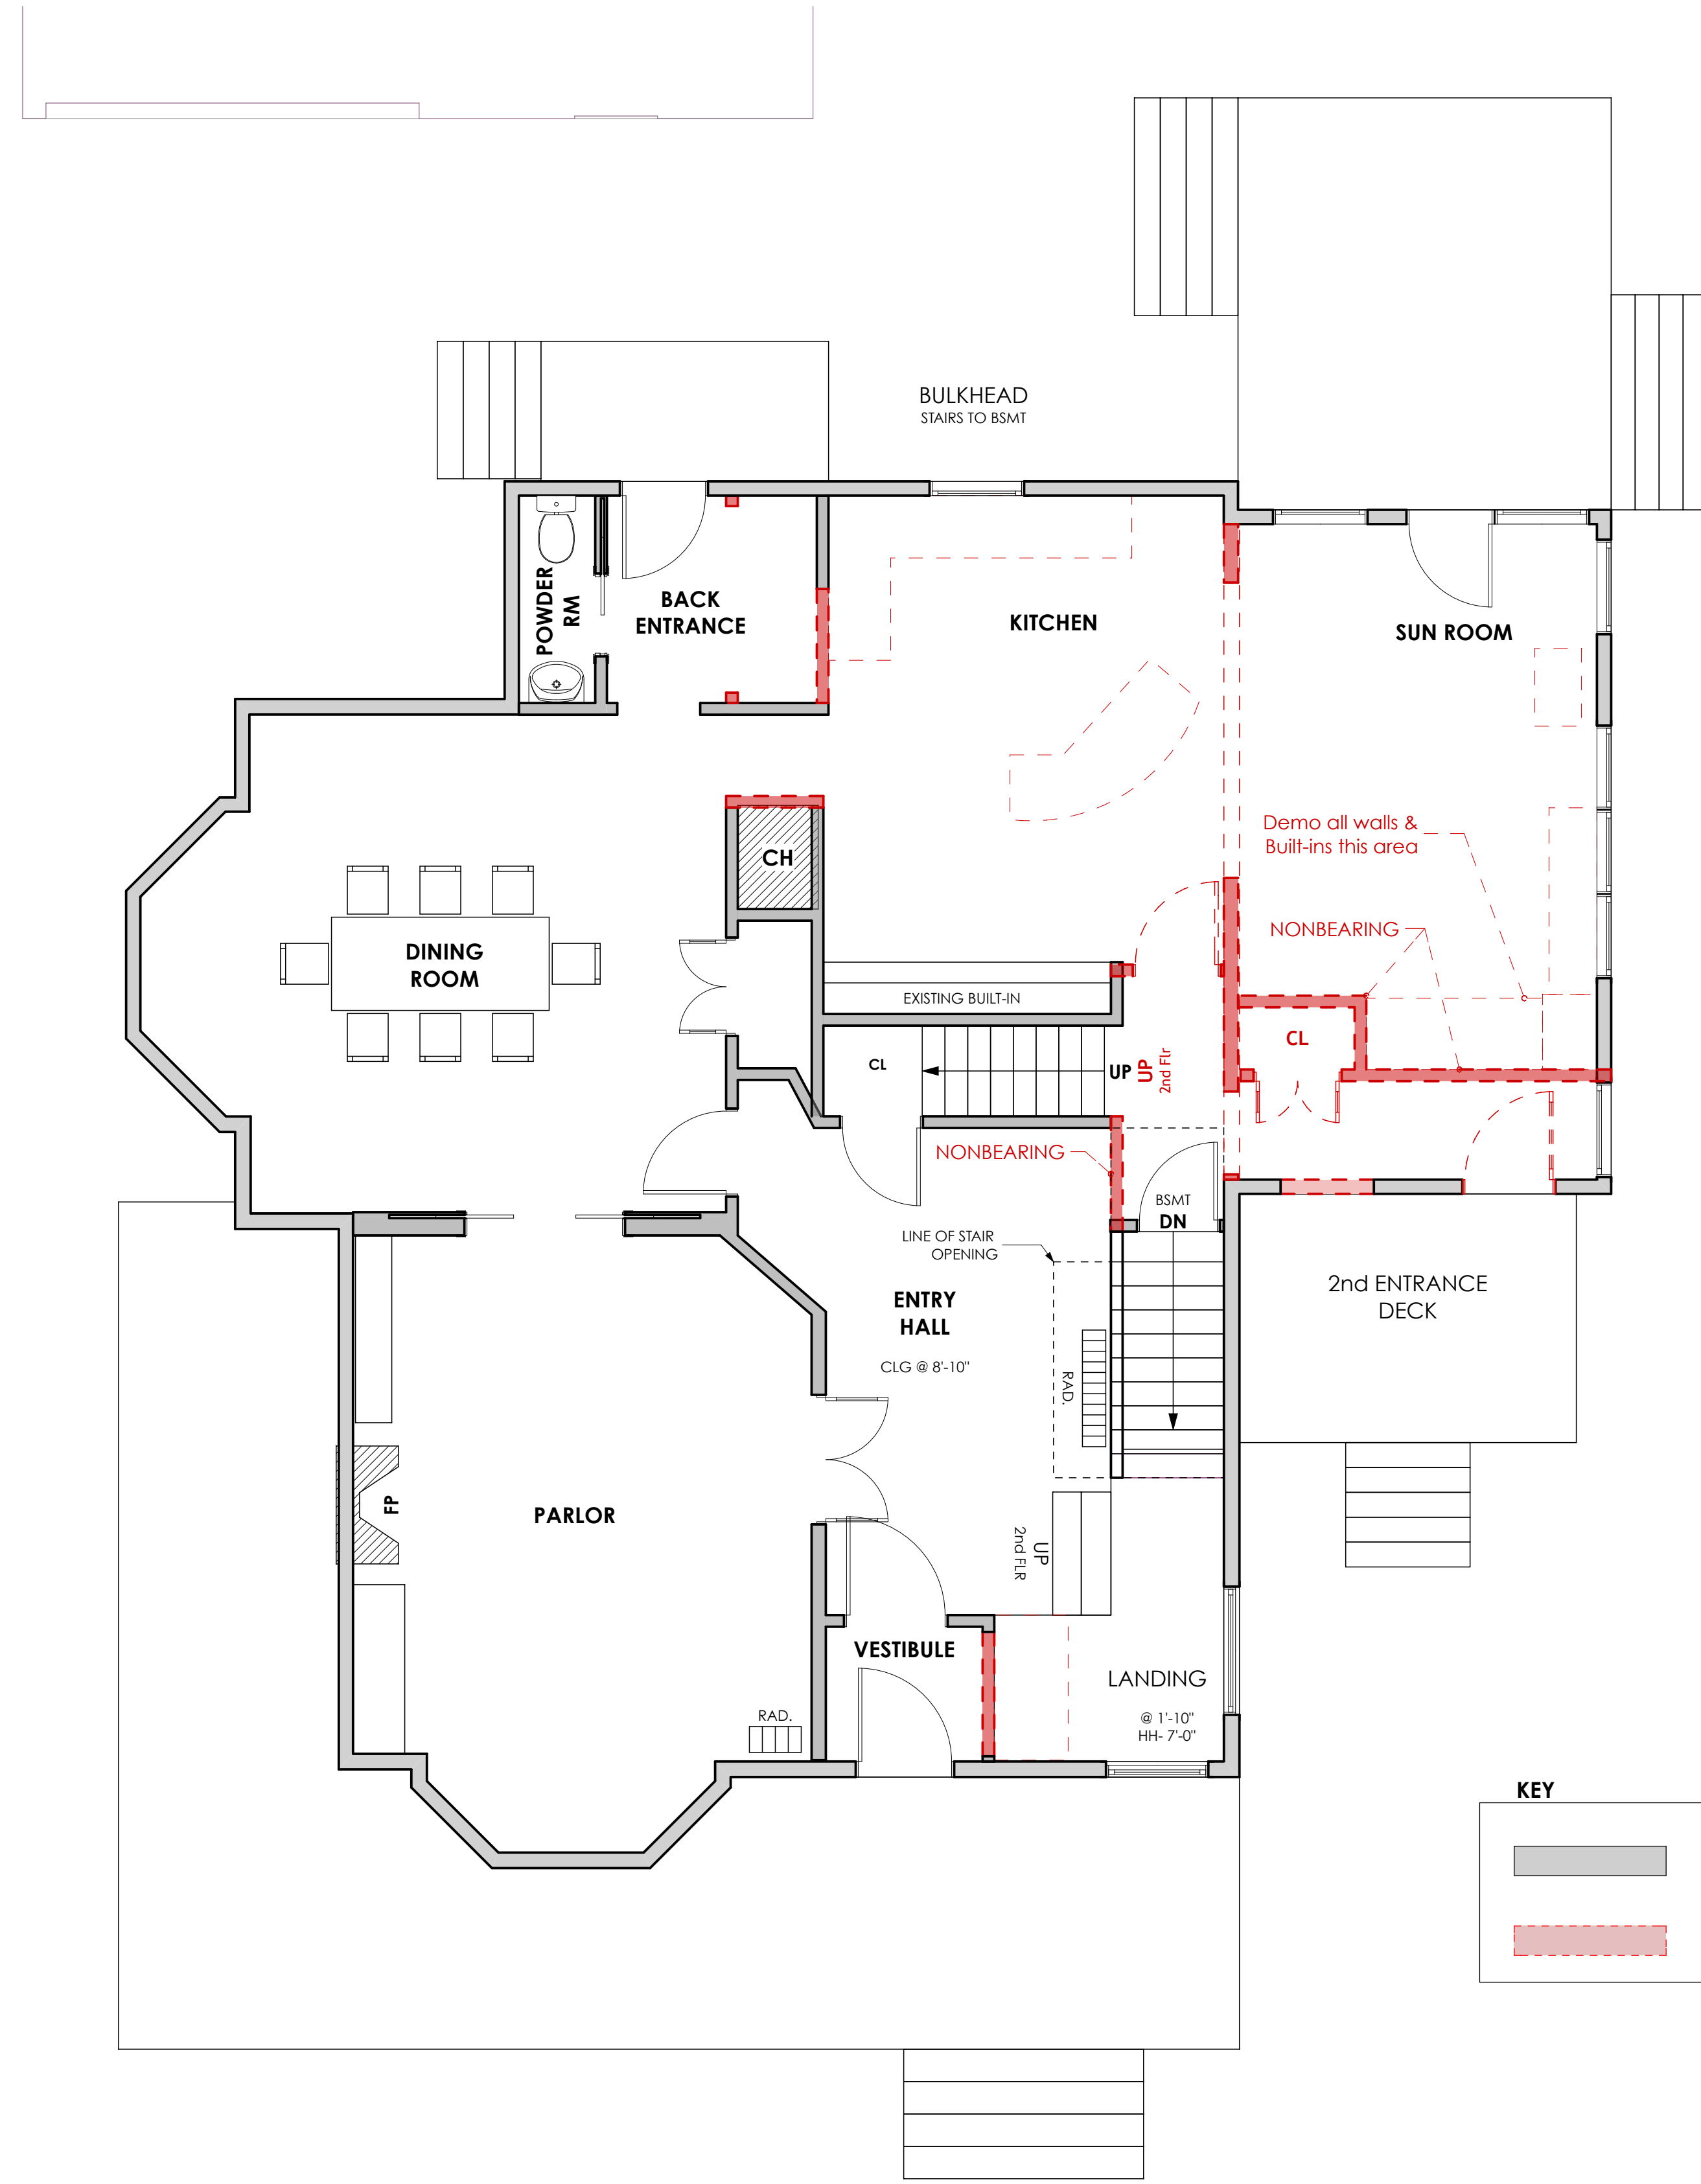

1 FIRST FLOOR DEMOLITION
SCALE: 1/4" = 1'-0"

2 SECOND FLOOR DEMOLITION
SCALE: 1/4" = 1'-0"