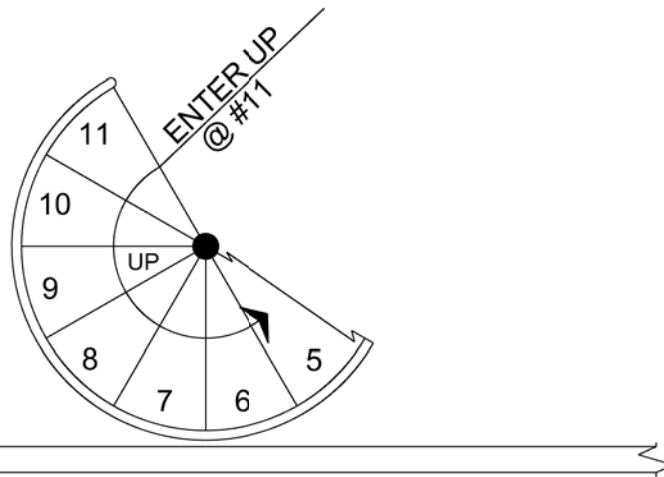

UPPER LEVEL

LOWER LEVEL

 **SalterSpiralStair.com**
 UN-COMPROMISED
Design & Strength
1-800-368-8280
New Hours! 8-8 Mon - Thur, 8-5 Fri (EST)

PROJECT: TIM KEITER		HEADROOM: 79.99"	
DRAWN BY: MROTH		DATE: 10/7/2014	FLOOR TO FLOOR: 112"
DESIGNED BY: MROTH		RISER HEIGHT: 9.33"	TREADS/RISERS: 11T/12R"

SIGNATURE OF APPROVAL: DocuSigned by: <i>Tim Keiter</i> 10/8/2014	
7501711E8001401...	DIAMETER: 5'