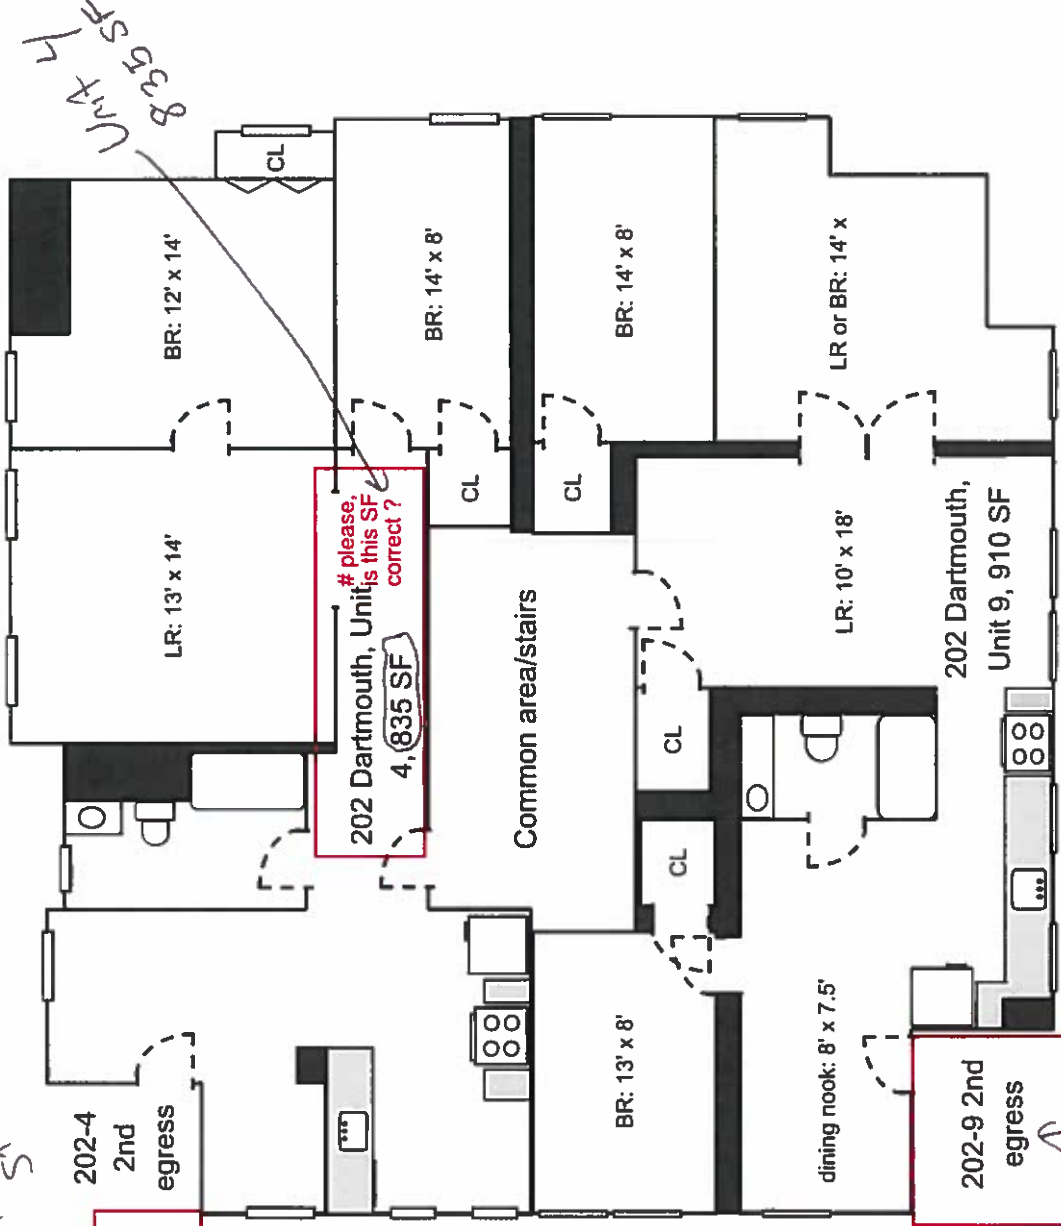

Floor Plans 3

Dartmouth Street

Interior Stair

Is there a fire escape or stair here?

please, is this SF correct?
202 Dartmouth, Unit 4, 835 SF

202-9 2nd egress

Interior Stair