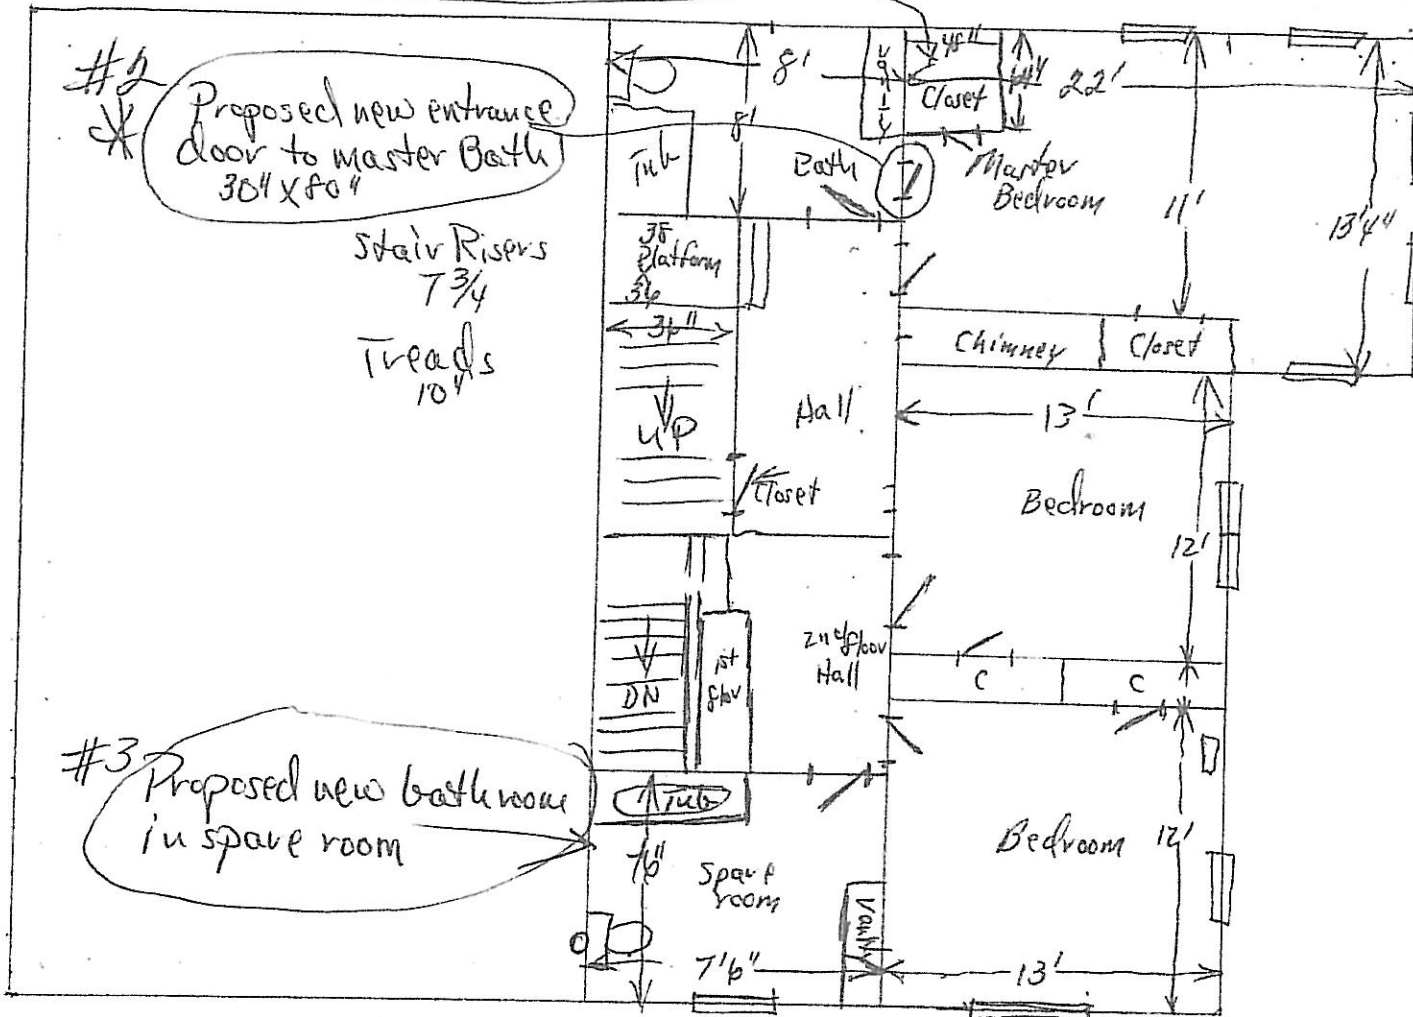

#1 * (Proposed new walkin closet)

188 Dartmouth St, Portland, Me.
2nd Floor

* New Proposals Floorplan

- Proposal #1 new closet 48" x 64" in Master Bedroom.
- Proposal #2 new entry door to Master Bath from Master Bedroom.
- Proposal #3 new Bathroom in spare room new fixture & new stack Basement to roof frontdowner

Floor plan