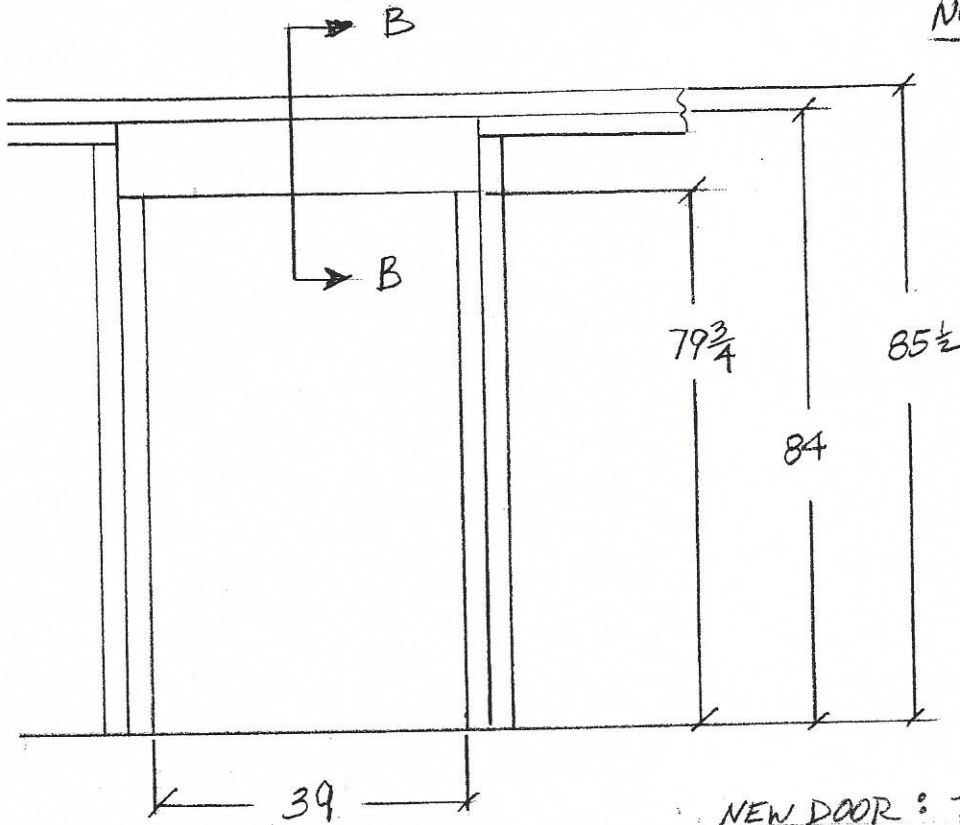

NOTE: WALL CONSTRUCTION IS 2X6

NOT TO SCALE

NEW DOOR: THERMA TRU 3/0 x 6/6 OUTSWING  
15 LT FIXED GRILL, ENERGY STAR  
CERTIFIED

PARALLAM MANUFACTURED HEADER

B-B

NEW DOOR OPENING

BONNIE HARRIDON  
55 KENWOOD ST.  
PORTLAND, ME