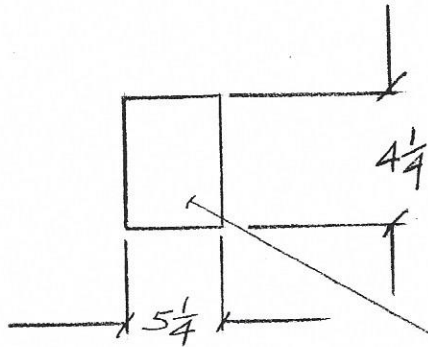

NOTE: WALL CONSTRUCTION IS 2X6

NOT TO SCALE

NEW DOOR: THERMA TRU 3/0 x 6/6 OUTSWING  
15 LT FIXED GRILL, ENERGY STAR  
CERTIFIED

PARALLAM MANUFACTURED HEADER

B-B

NEW DOOR OPENING

BONNIE HARRIDON  
55 KENWOOD ST.  
PORTLAND, ME