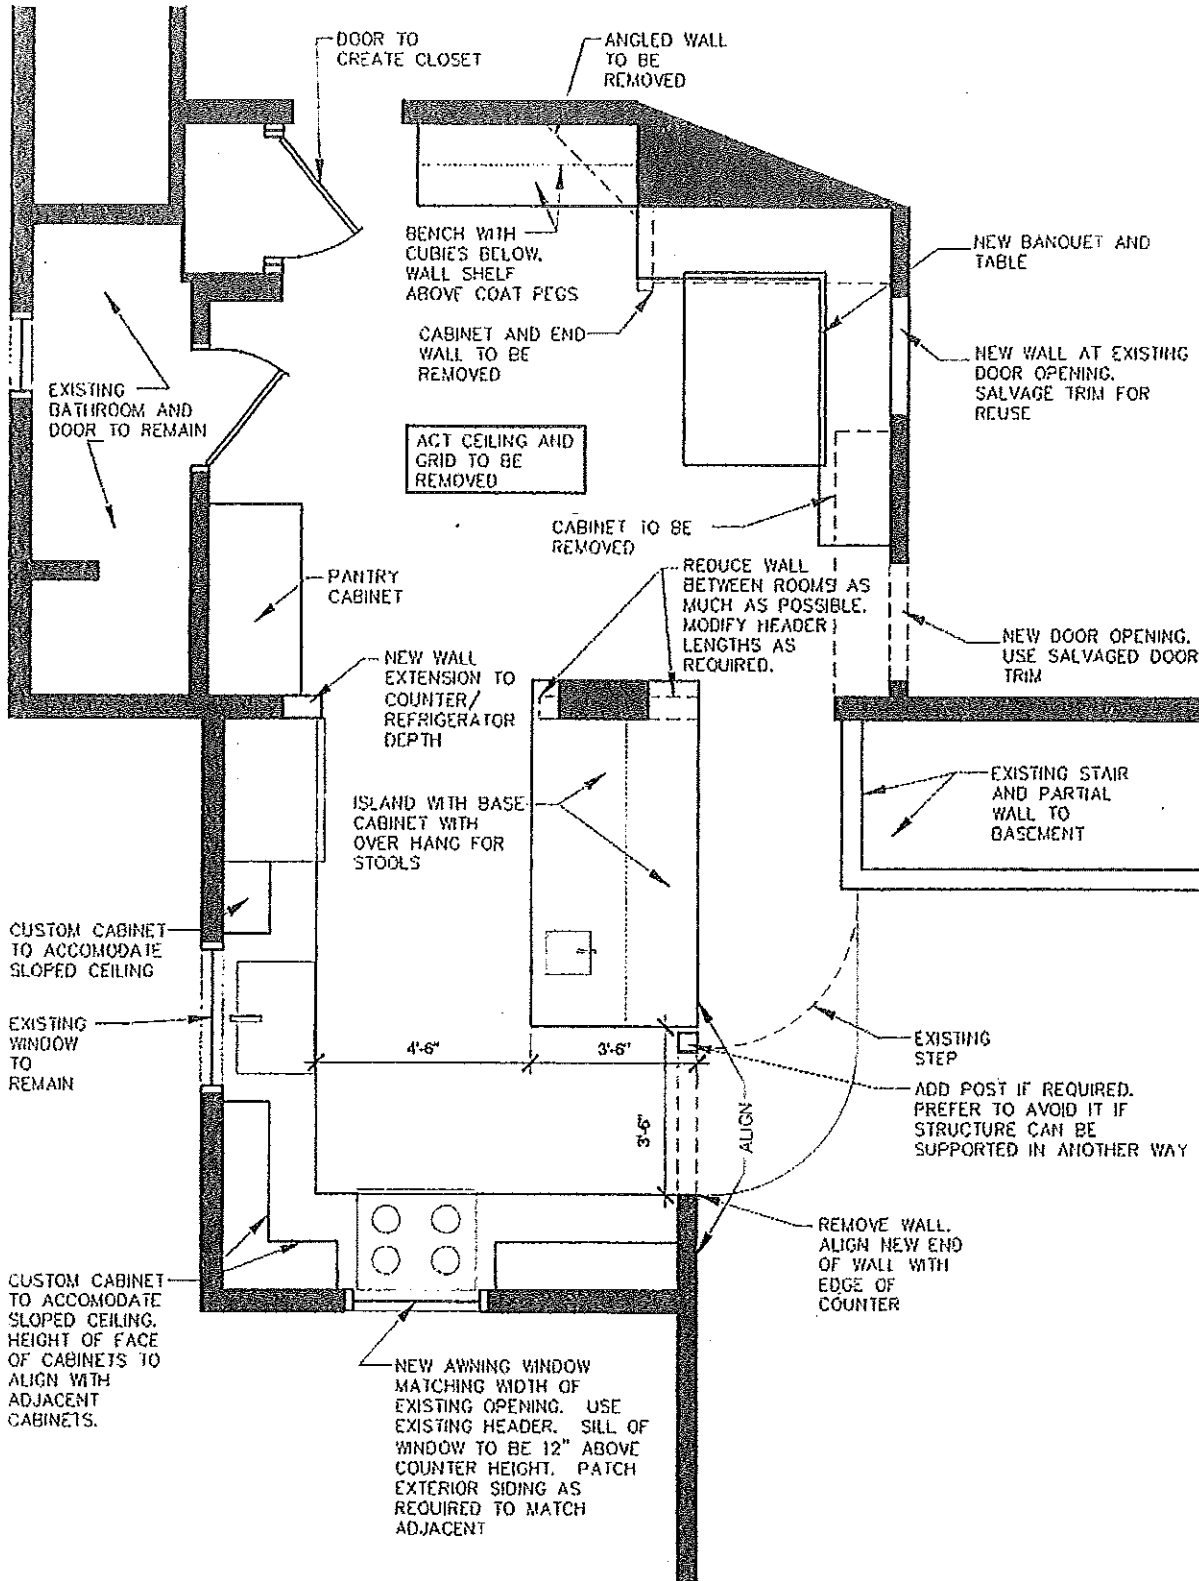

Linda Braley
 44 Edwards St
 Portland, Maine 04102
 lsbraley@yahoo.com
 207.321.5080

KITCHEN PLAN

PROJECT NAME:
McStay - Gomez RESIDENCE
 PORTLAND MAINE

DRAWING TITLE:

PROJECT NAME:

THIS DRAWING IS THE PROPERTY OF LINDA BRALEY AND IS NOT TO BE COPIED OR REPRODUCED IN PART OR WHOLE. 2013 © LINDA BRALEY

DATE OF ISSUE
 September 3, 2013

DESCRIPTION
 CONCEPTUAL

SCALE
 1/4" = 1'-0"

PROJECT NUMBER
 2013-0600

1 KITCHEN PLAN
 SCALE: 1/4" = 1'-0"