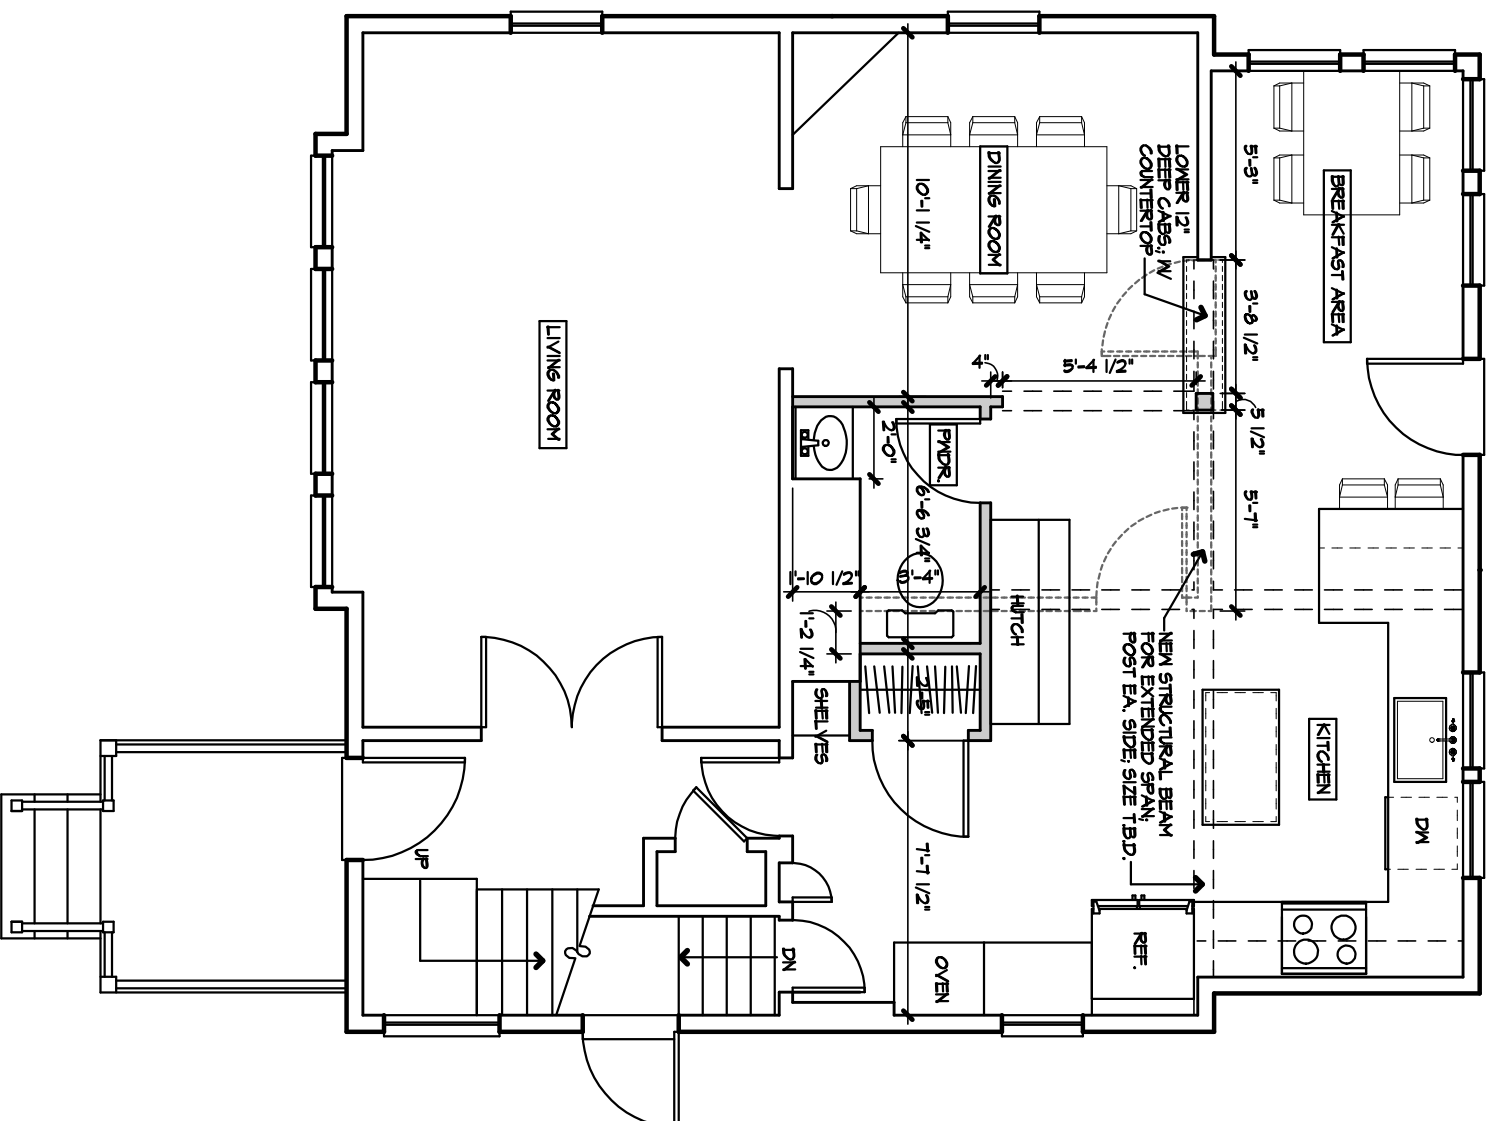

INTERIOR ELEVATION

3/8" = 1'-0"

FIRST FLOOR PLAN - OPTION 2

3/16" = 1'-0"

BENSINGER RESIDENCE