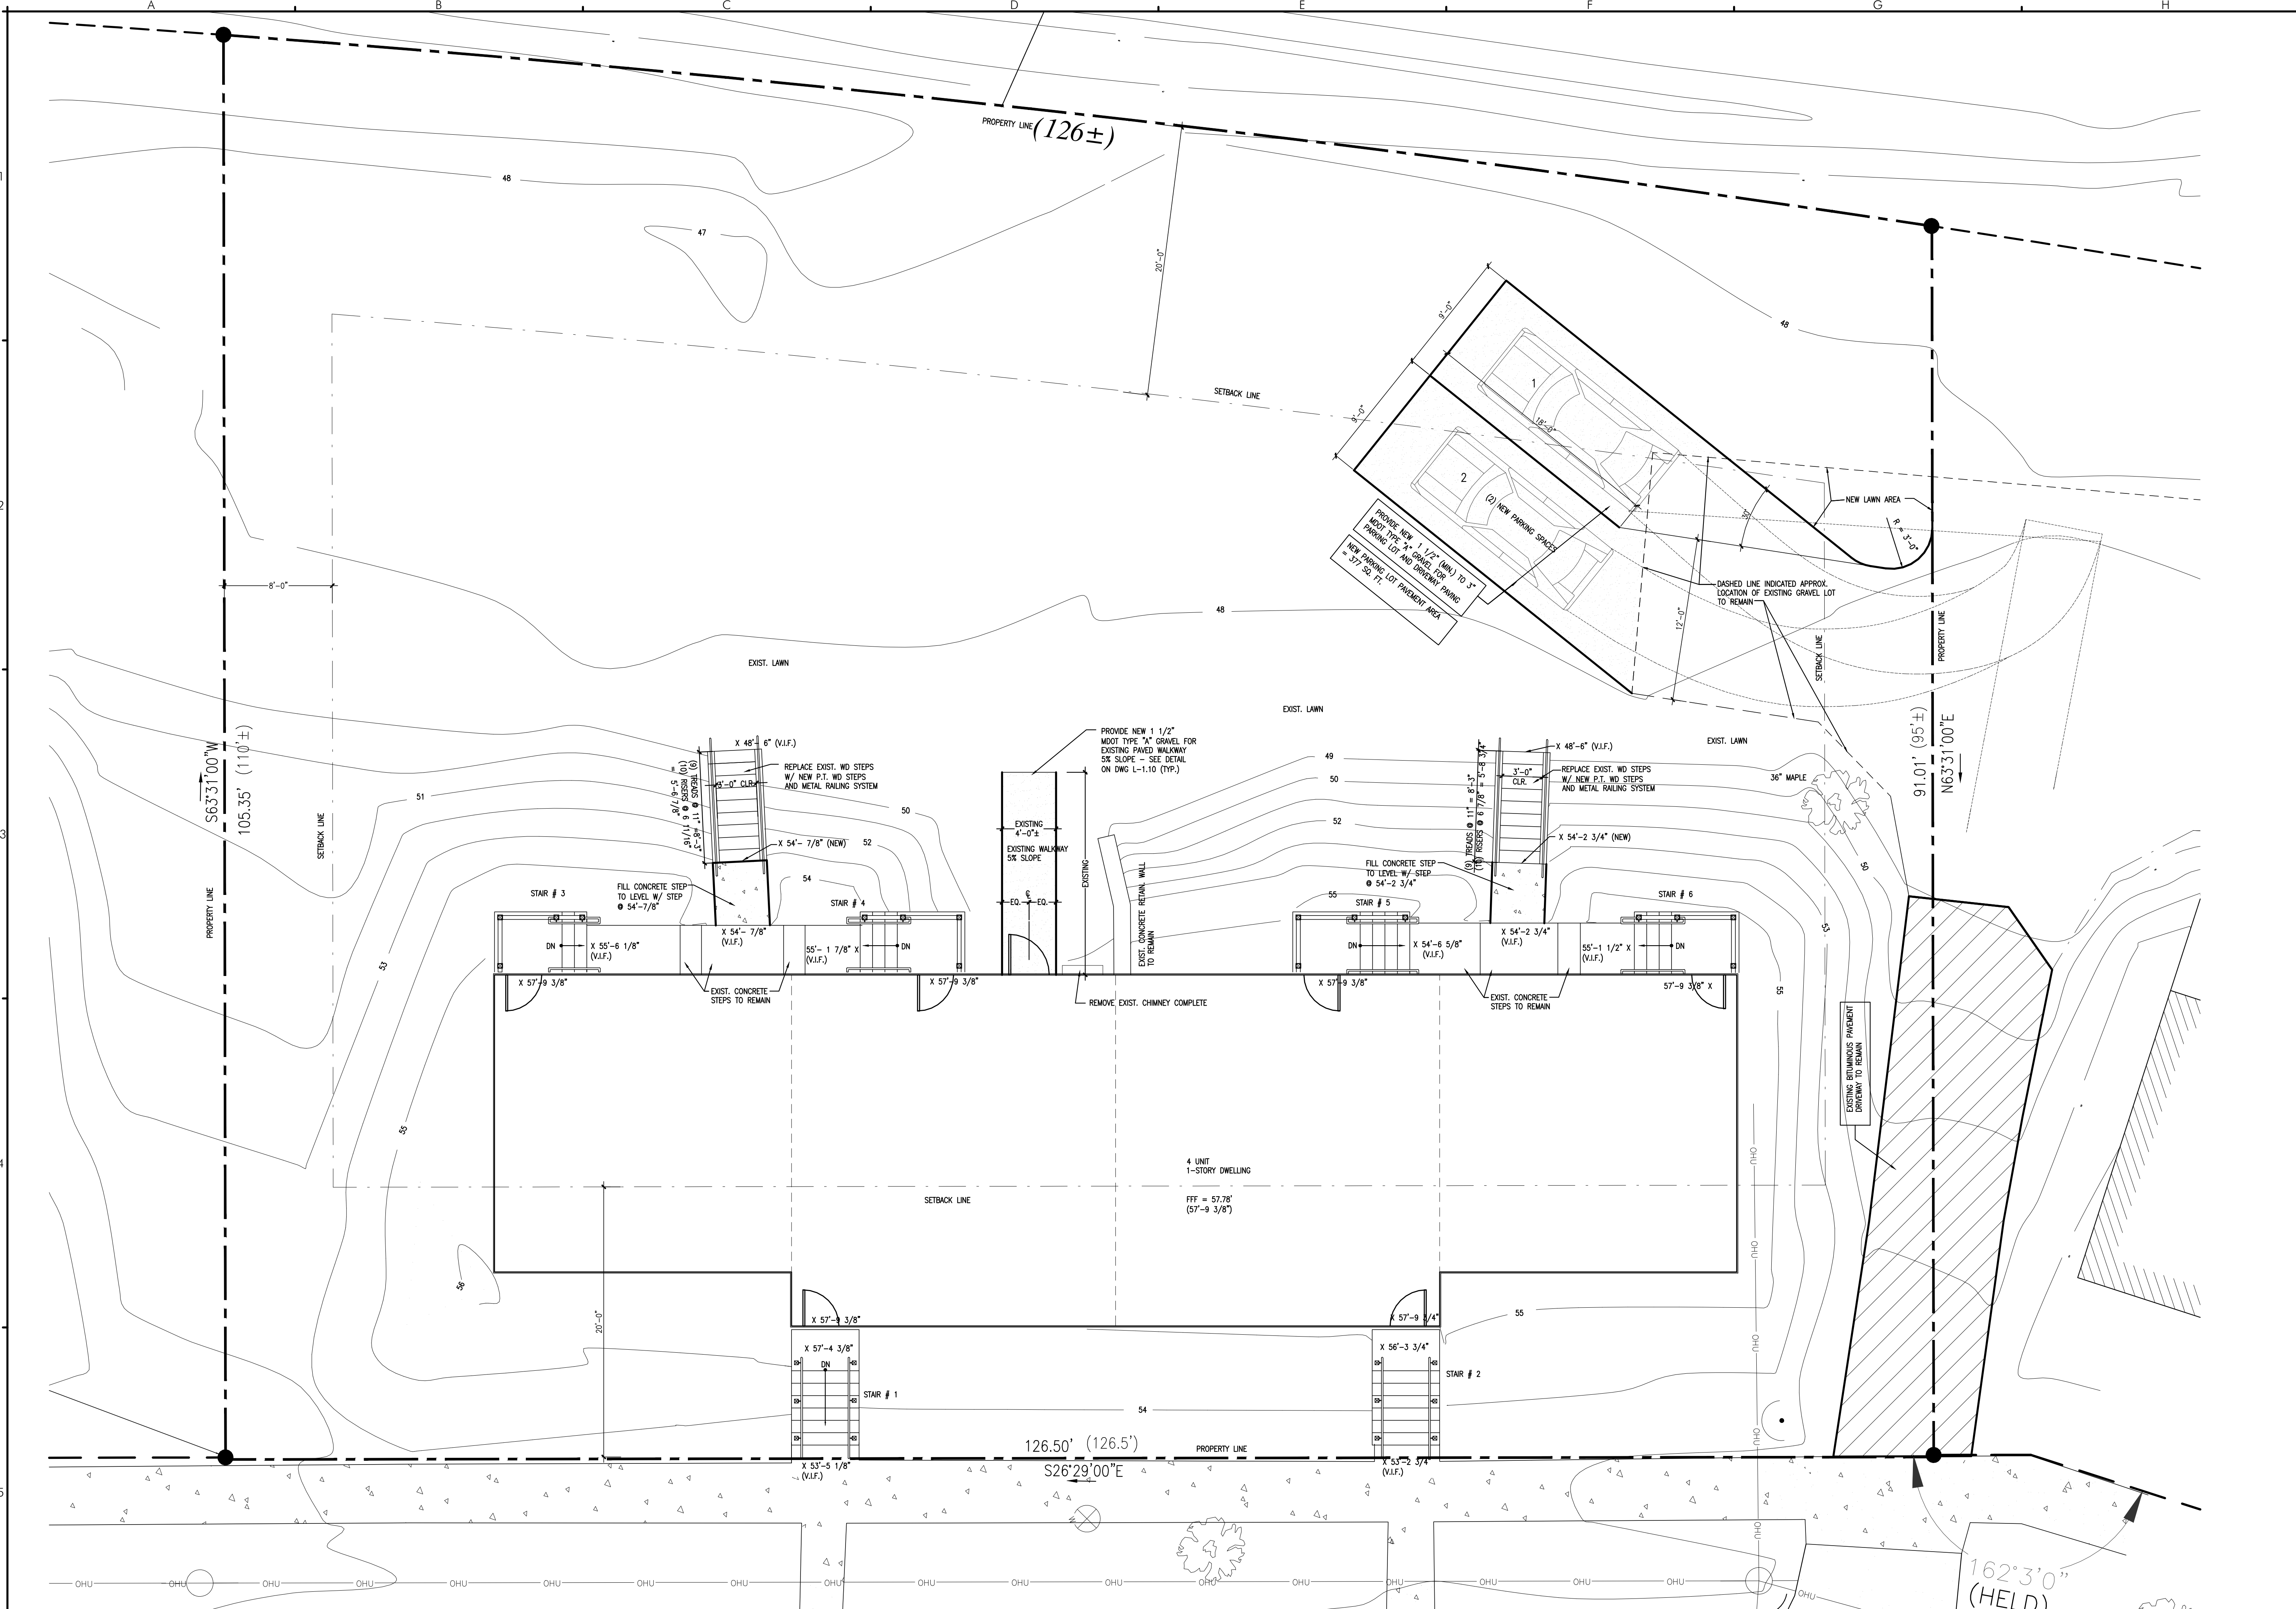

DESIGNER

CWS ARCHITECTS
ARCHITECTURE | INTERIOR DESIGN
434 CUMBERLAND AVENUE
PORTLAND, MAINE 04101
T: 207.774.4441
F: 207.774.4016
WWW.CWSARCH.COM

OWNER

COMMUNITY HOUSING
OF MAINE INC.

PROJECT

548 SAINT JOHN STREET
APARTMENT

548 SAINT JOHN STREET
PORTLAND, MAINE 04101

DRAWING

ENLARGED SITEPLAN

CWS PROJECT NUMBER: 16.019

REVISIONS

1	REVISION FOR (2) PARKING SPACES	03/13/2017

DRAWING NUMBER

L1.11

SCALE: 3/16" = 1'-0"
DATE: 3-30-17
PLANNER: Barbara Barhydt
PROJECT NO: #2017-068

A5 SITEPLAN
REFERENCED FROM:
SCALE: 3/16" = 1'-0"