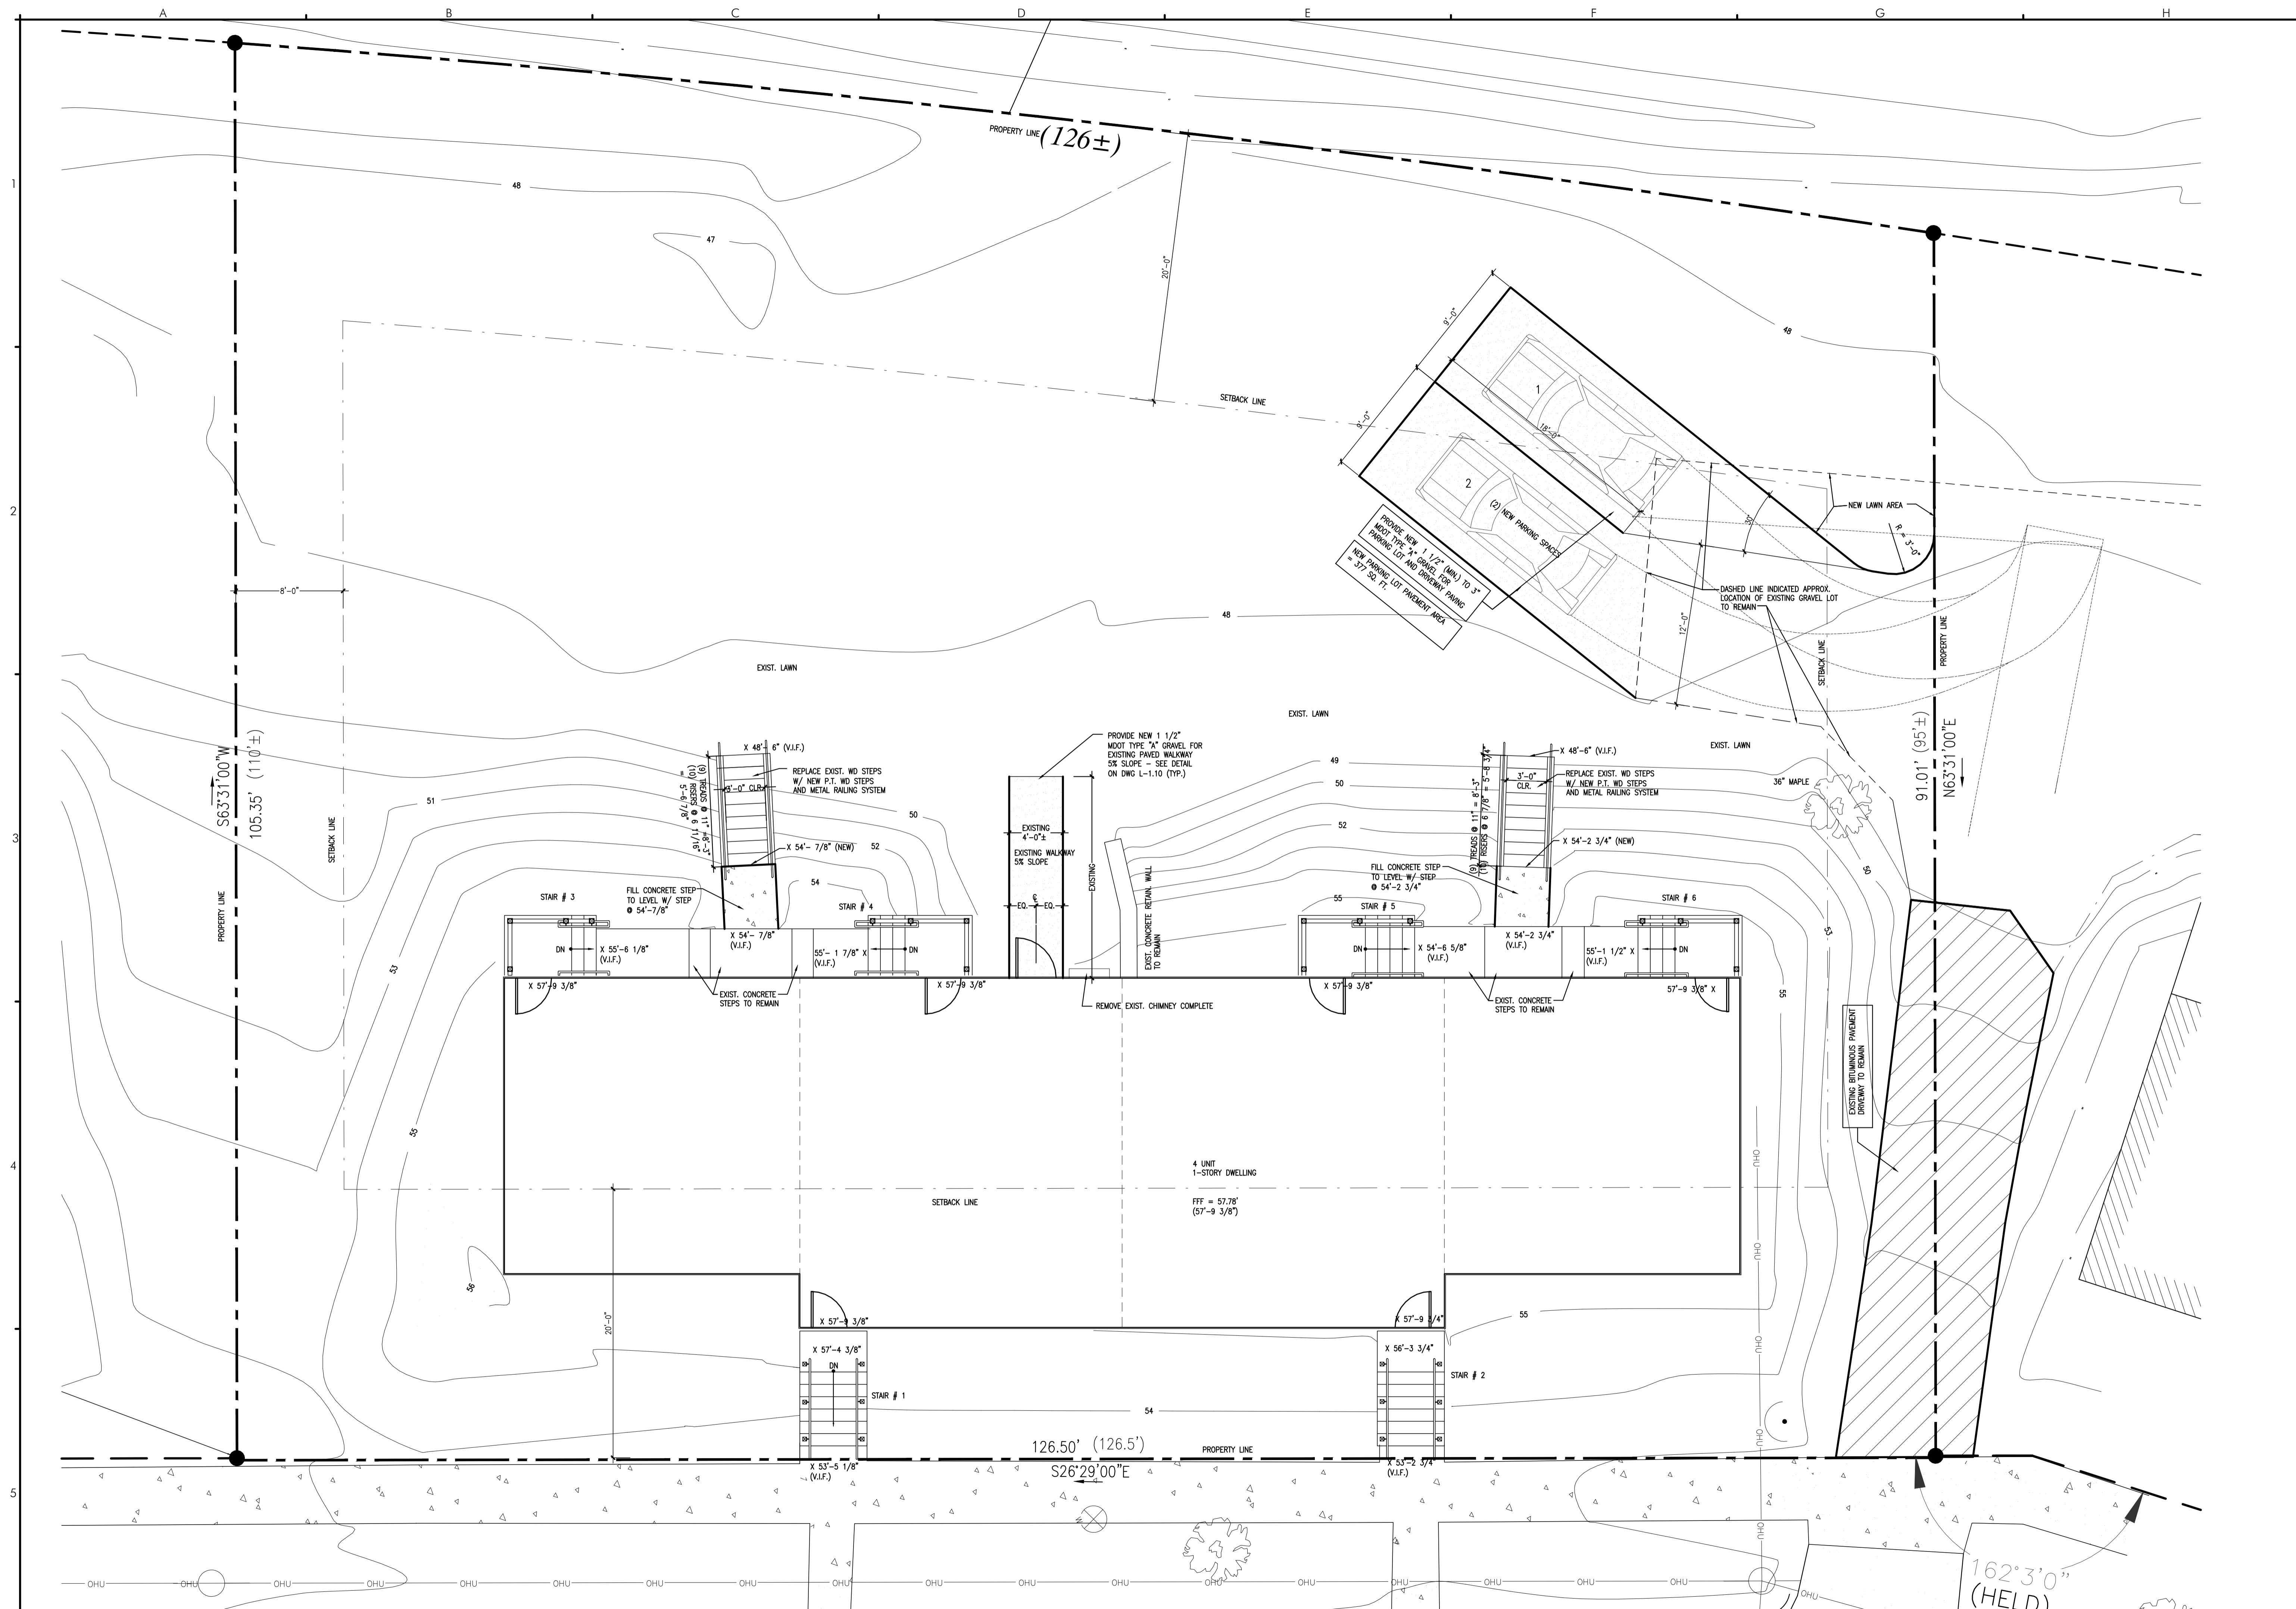

DESIGNER

CWS ARCHITECTS
ARCHITECTURE | INTERIOR DESIGN
434 CUMBERLAND AVENUE
PORTLAND, MAINE 04101
T: 207.774.4441
F: 207.774.4016
WWW.CWSARCH.COM

OWNER

COMMUNITY HOUSING
OF MAINE INC.

ONE CITY CENTER, 4TH FLOOR
PORTLAND, MAINE 04101

PROJECT

548 SAINT JOHN STREET
APARTMENT

548 SAINT JOHN STREET
PORTLAND, MAINE 04101

DRAWING

ENLARGED SITEPLAN

CWS PROJECT NUMBER: 16.019

REVISIONS

03/13/2017

1

REVISION FOR (2) PARKING SPACES

DRAWING NUMBER

L1.11

SCALE:

DATE: 3-30-17

PLANNER

Barbara Barhydt
PROJECT NO: #2017-068

A5 SITEPLAN
REFERENCED FROM: SCALE: 3/16" = 1'-0"

DATE: 3-30-17
PLANNER: Barbara Barhydt
PROJECT NO: #2017-068