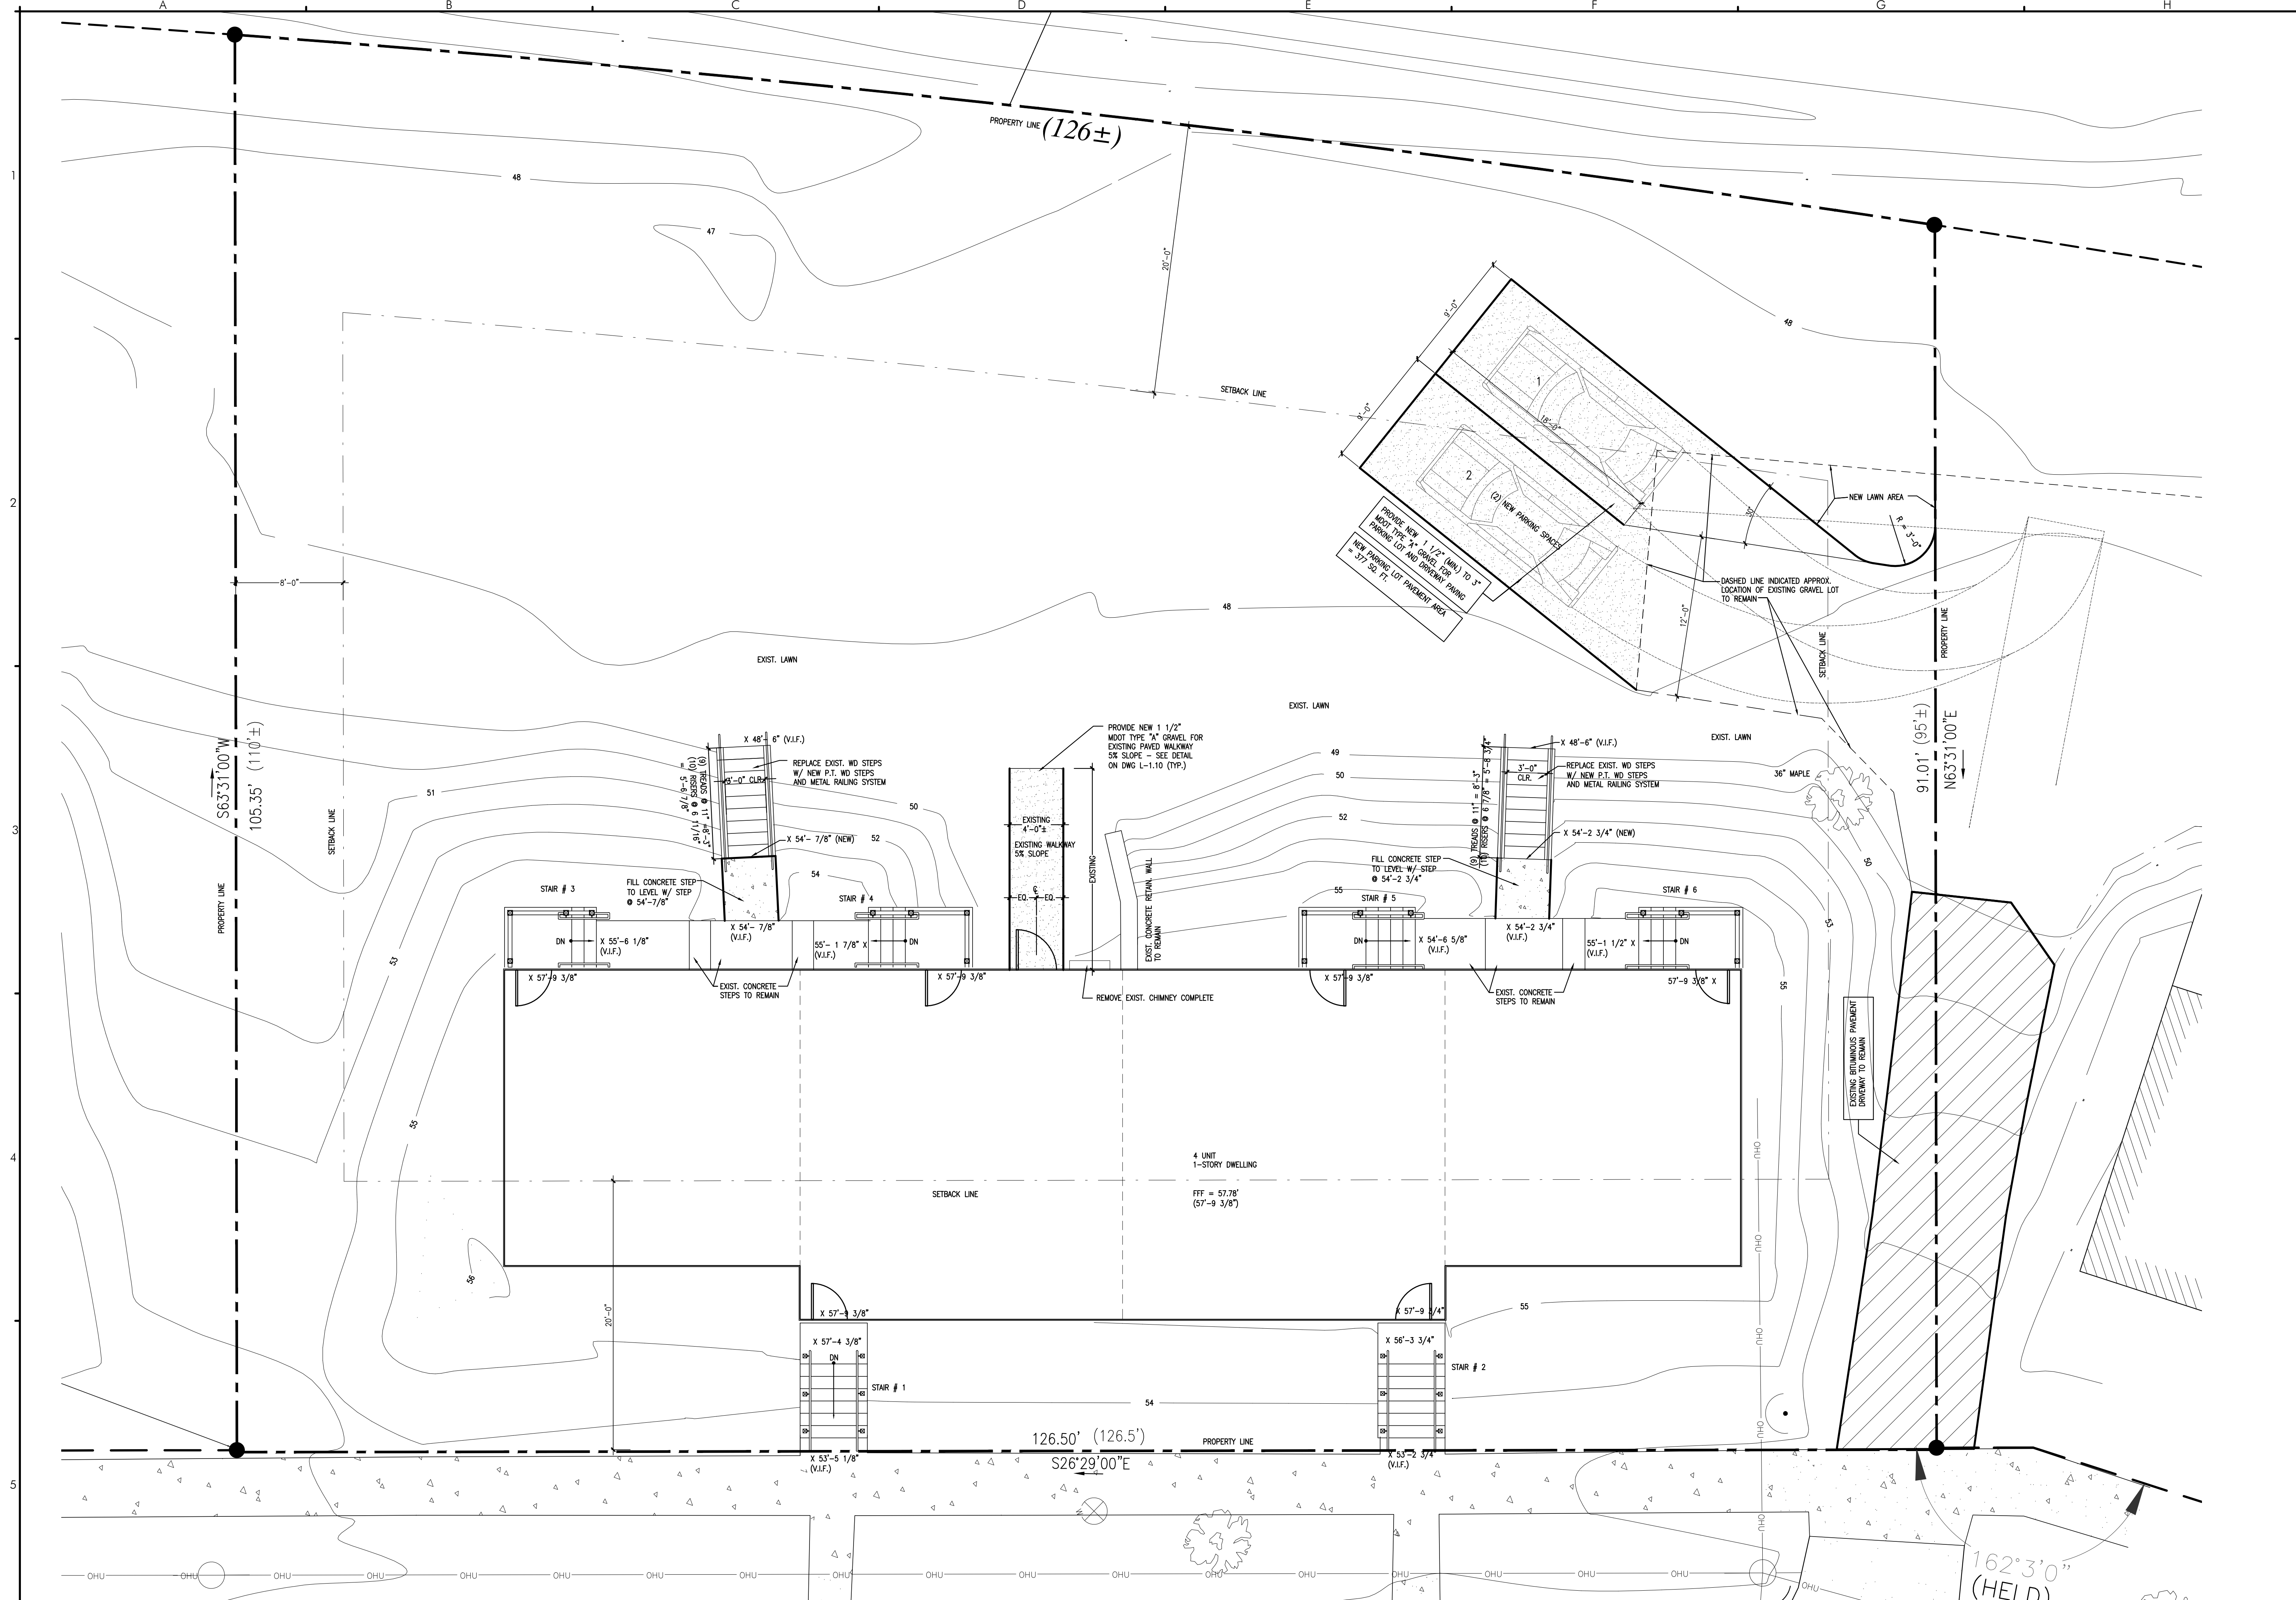

PROJECT

548 SAINT JOHN STREET
APARTMENT

DRAWING

ENLARGED SITEPLAN

REVISIONS

NO.	REVISION FOR (2) PARKING SPACES	DATE
1		03/13/2017

DRAWING NUMBER
L1.11

SCALE: AS NOTED
DATE: 3/08/2017

A5 SITEPLAN
REFERENCED FROM: SCALE: 3/16" = 1'-0"