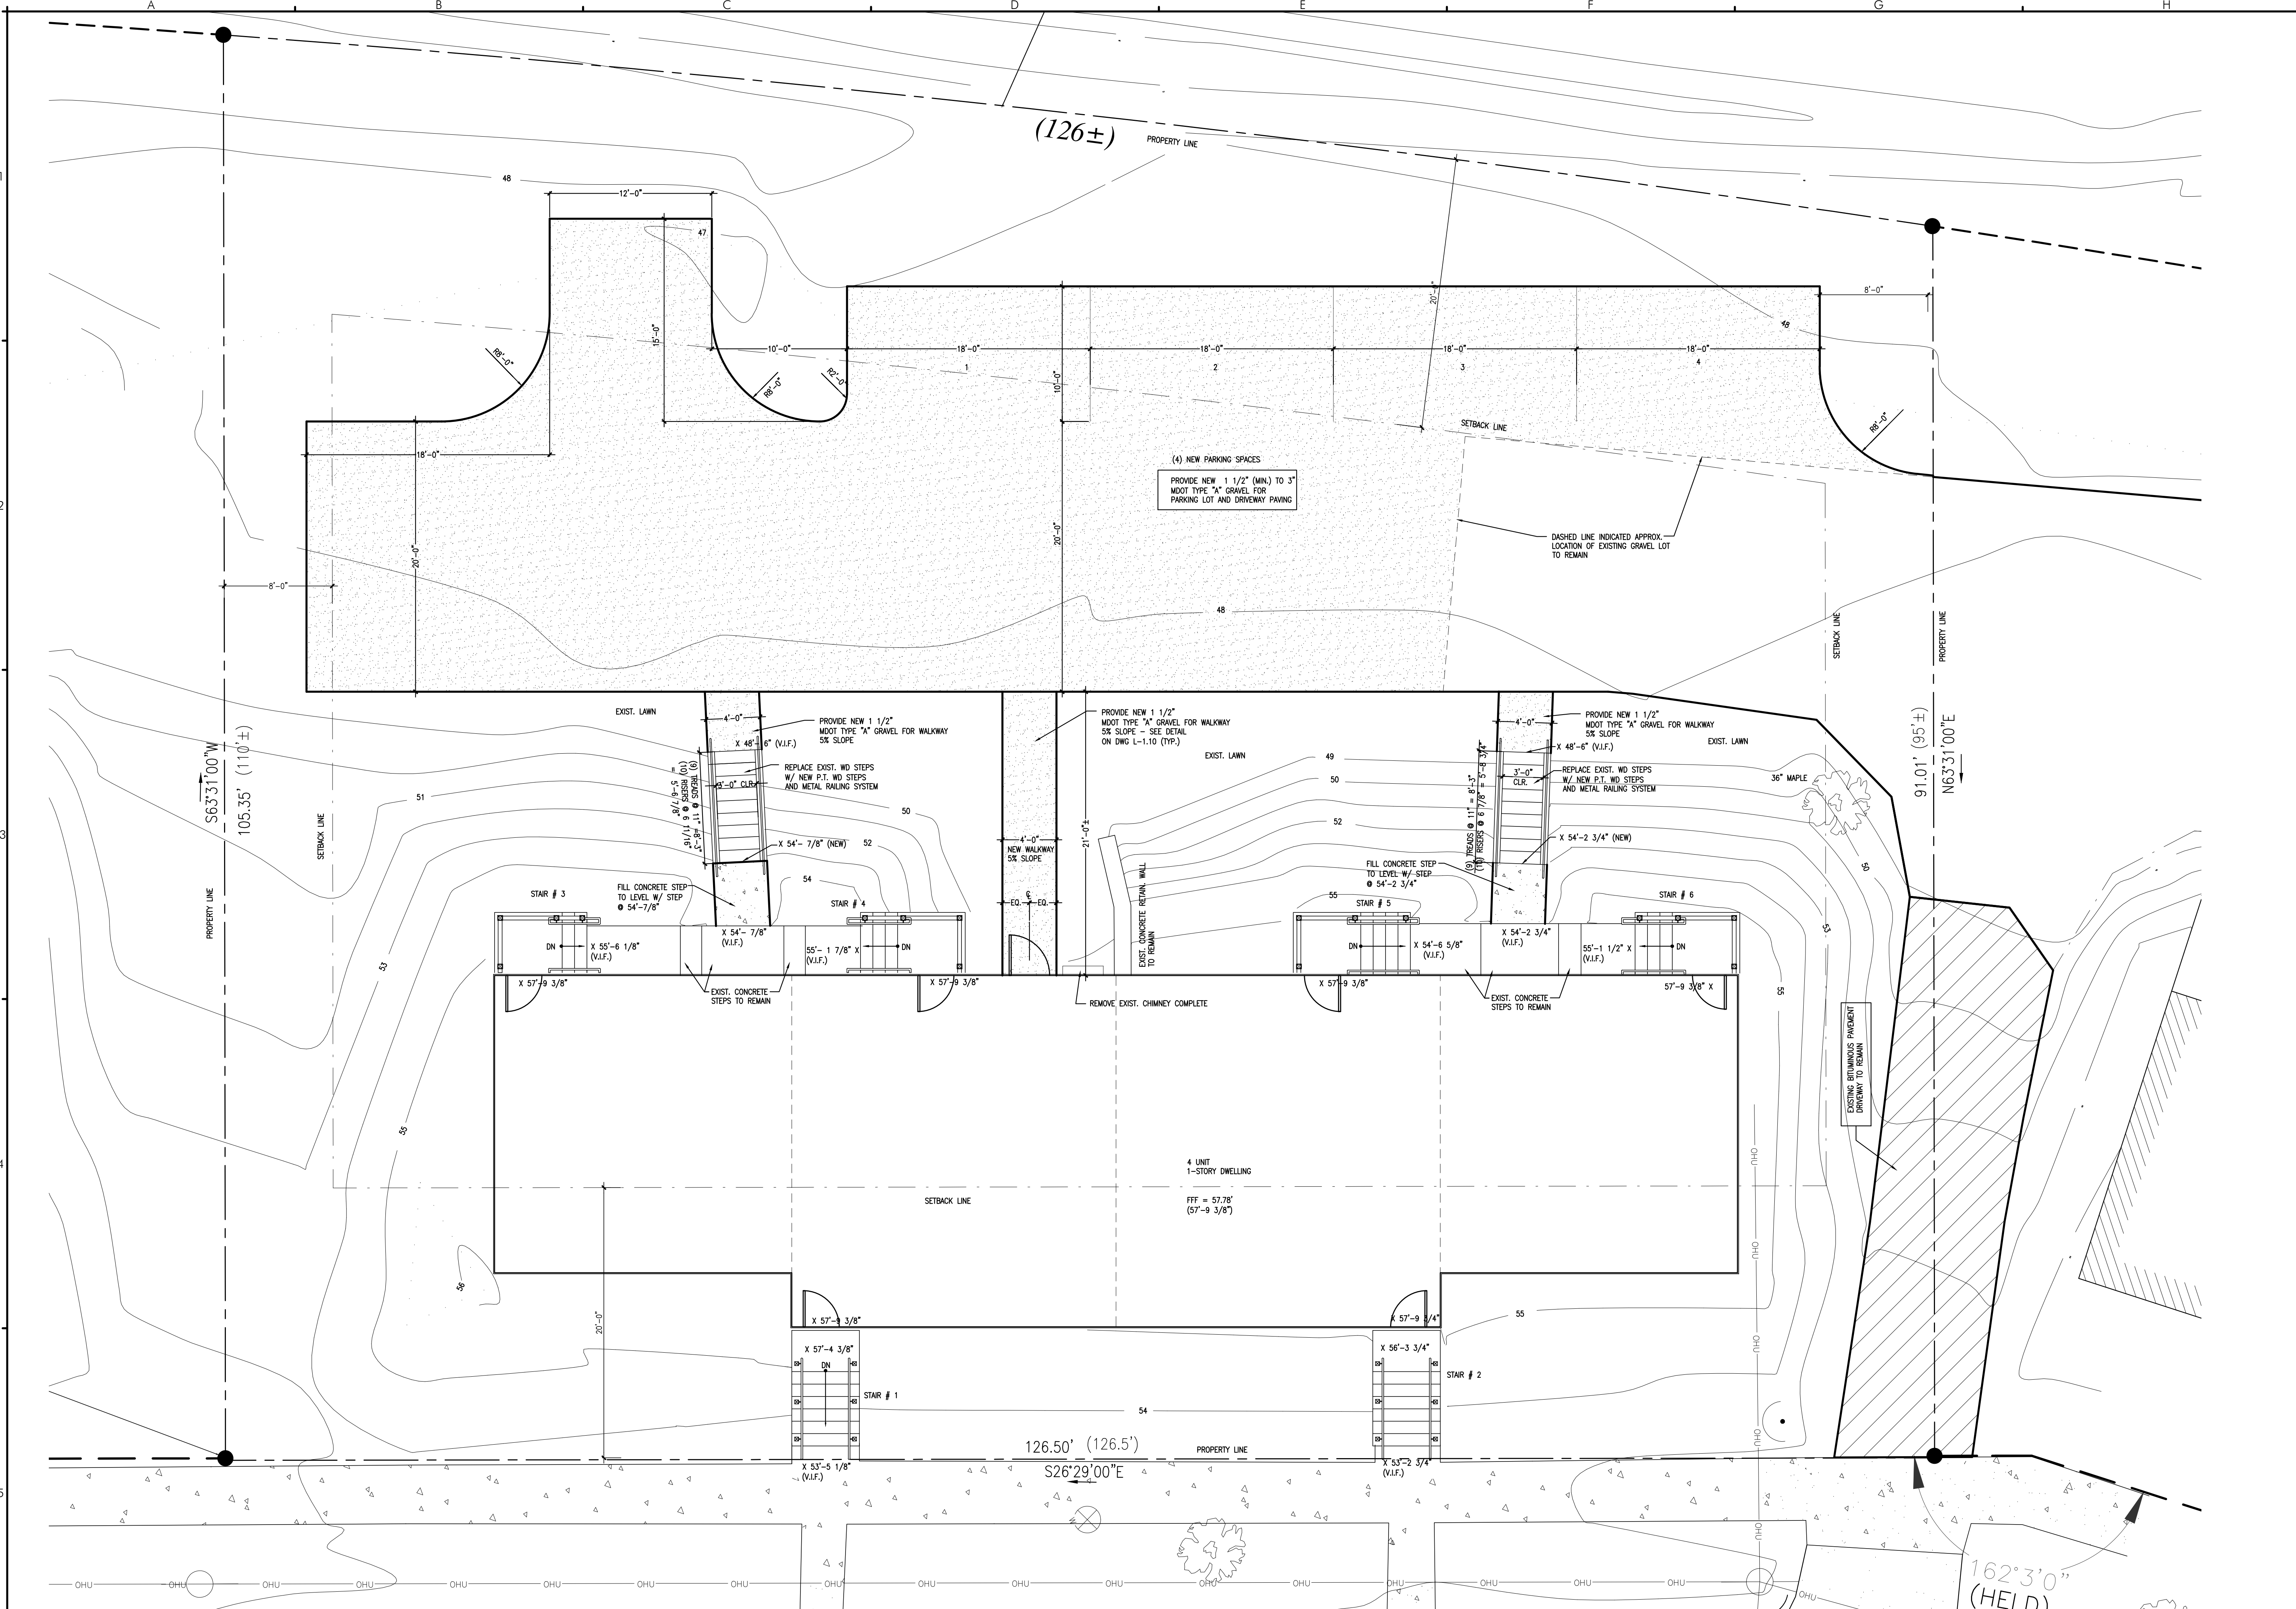

DESIGNER

CWS ARCHITECTS
ARCHITECTURE | INTERIOR DESIGN
434 CUMBERLAND AVENUE
PORTLAND, MAINE 04101
T: 207.774.4441
F: 207.774.4016
WWW.CWSARCH.COM

OWNER

COMMUNITY HOUSING
OF MAINE INC.

PROJECT

548 SAINT JOHN STREET
APARTMENT

548 SAINT JOHN STREET
PORTLAND, MAINE 04101

DRAWING

ENLARGED SITEPLAN

CWS PROJECT NUMBER: 16.019

REVISIONS

NO.	DATE	DESCRIPTION

DRAWING NUMBER

L1.11

SCALE: AS NOTED
DATE: 1/13/2017

A5 SITEPLAN
REFERENCED FROM: SCALE: 3/16" = 1'-0"