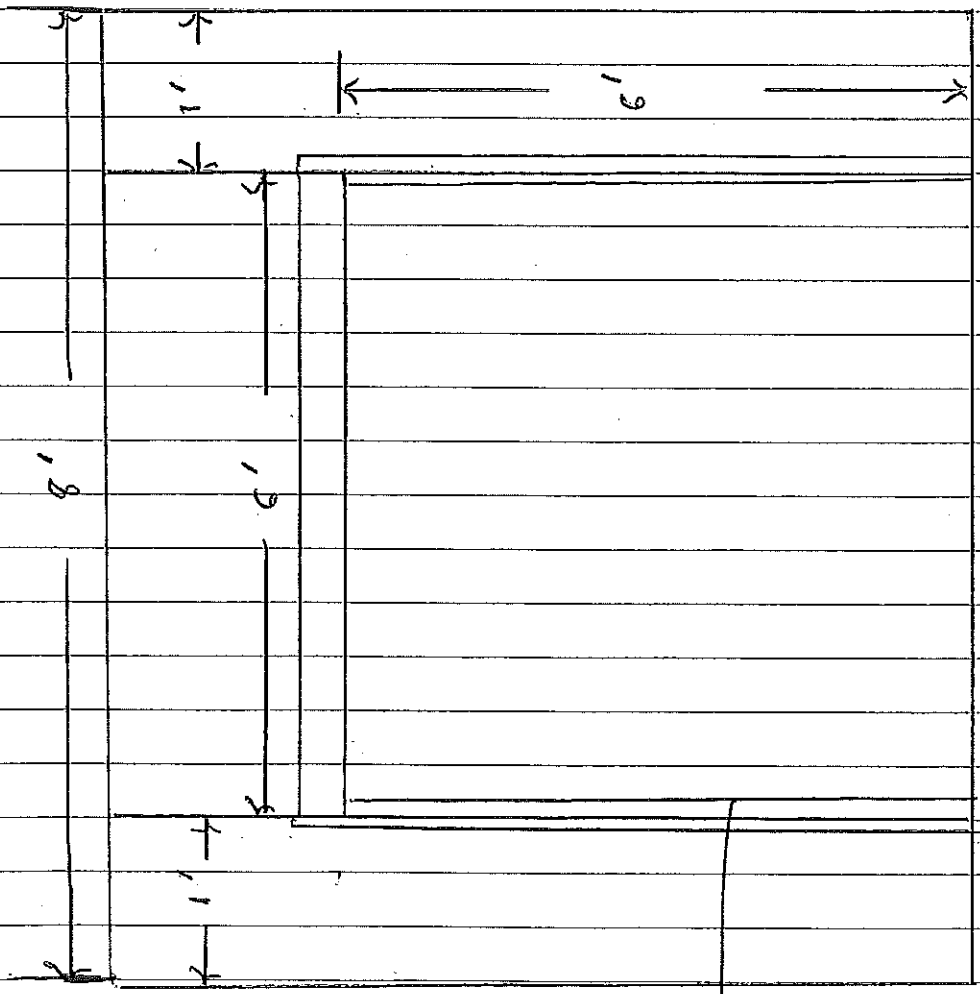

15 studs base

2 - 2x10's per Header

2 - ~~2x6~~ 2x6" Header

4 - 2x4 studs.

Dark Studs  
Jack

Singer Plan