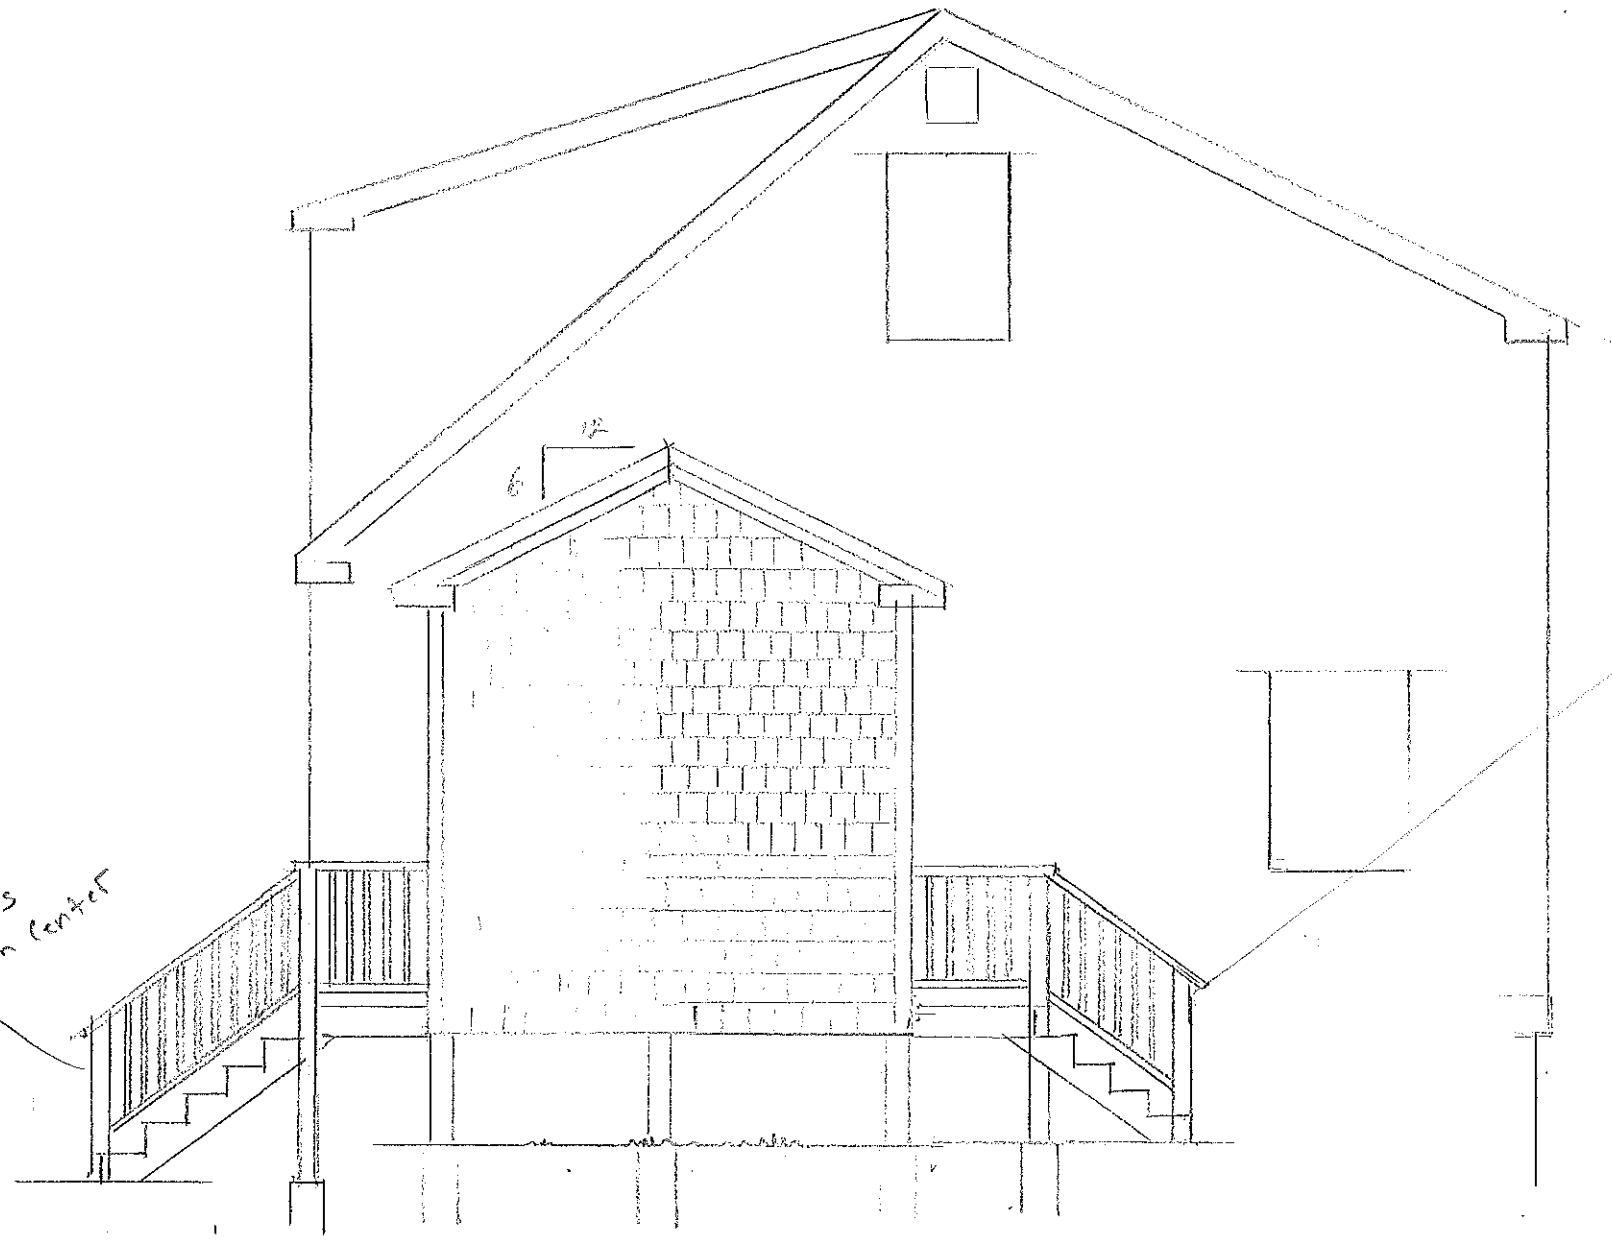

stair balusters
4in center
21
both
sides

stair balusters
4in center
with hand rails

SIDE VIEW

OWNER'S
NICK AND REGINA EREKINE
ADDITION 9' x 10'
LOCATION
142 DEWEETS ST. PORTLAND, OR
SCALE 1/4" = 1'-0" DATE
JAN 12 2017