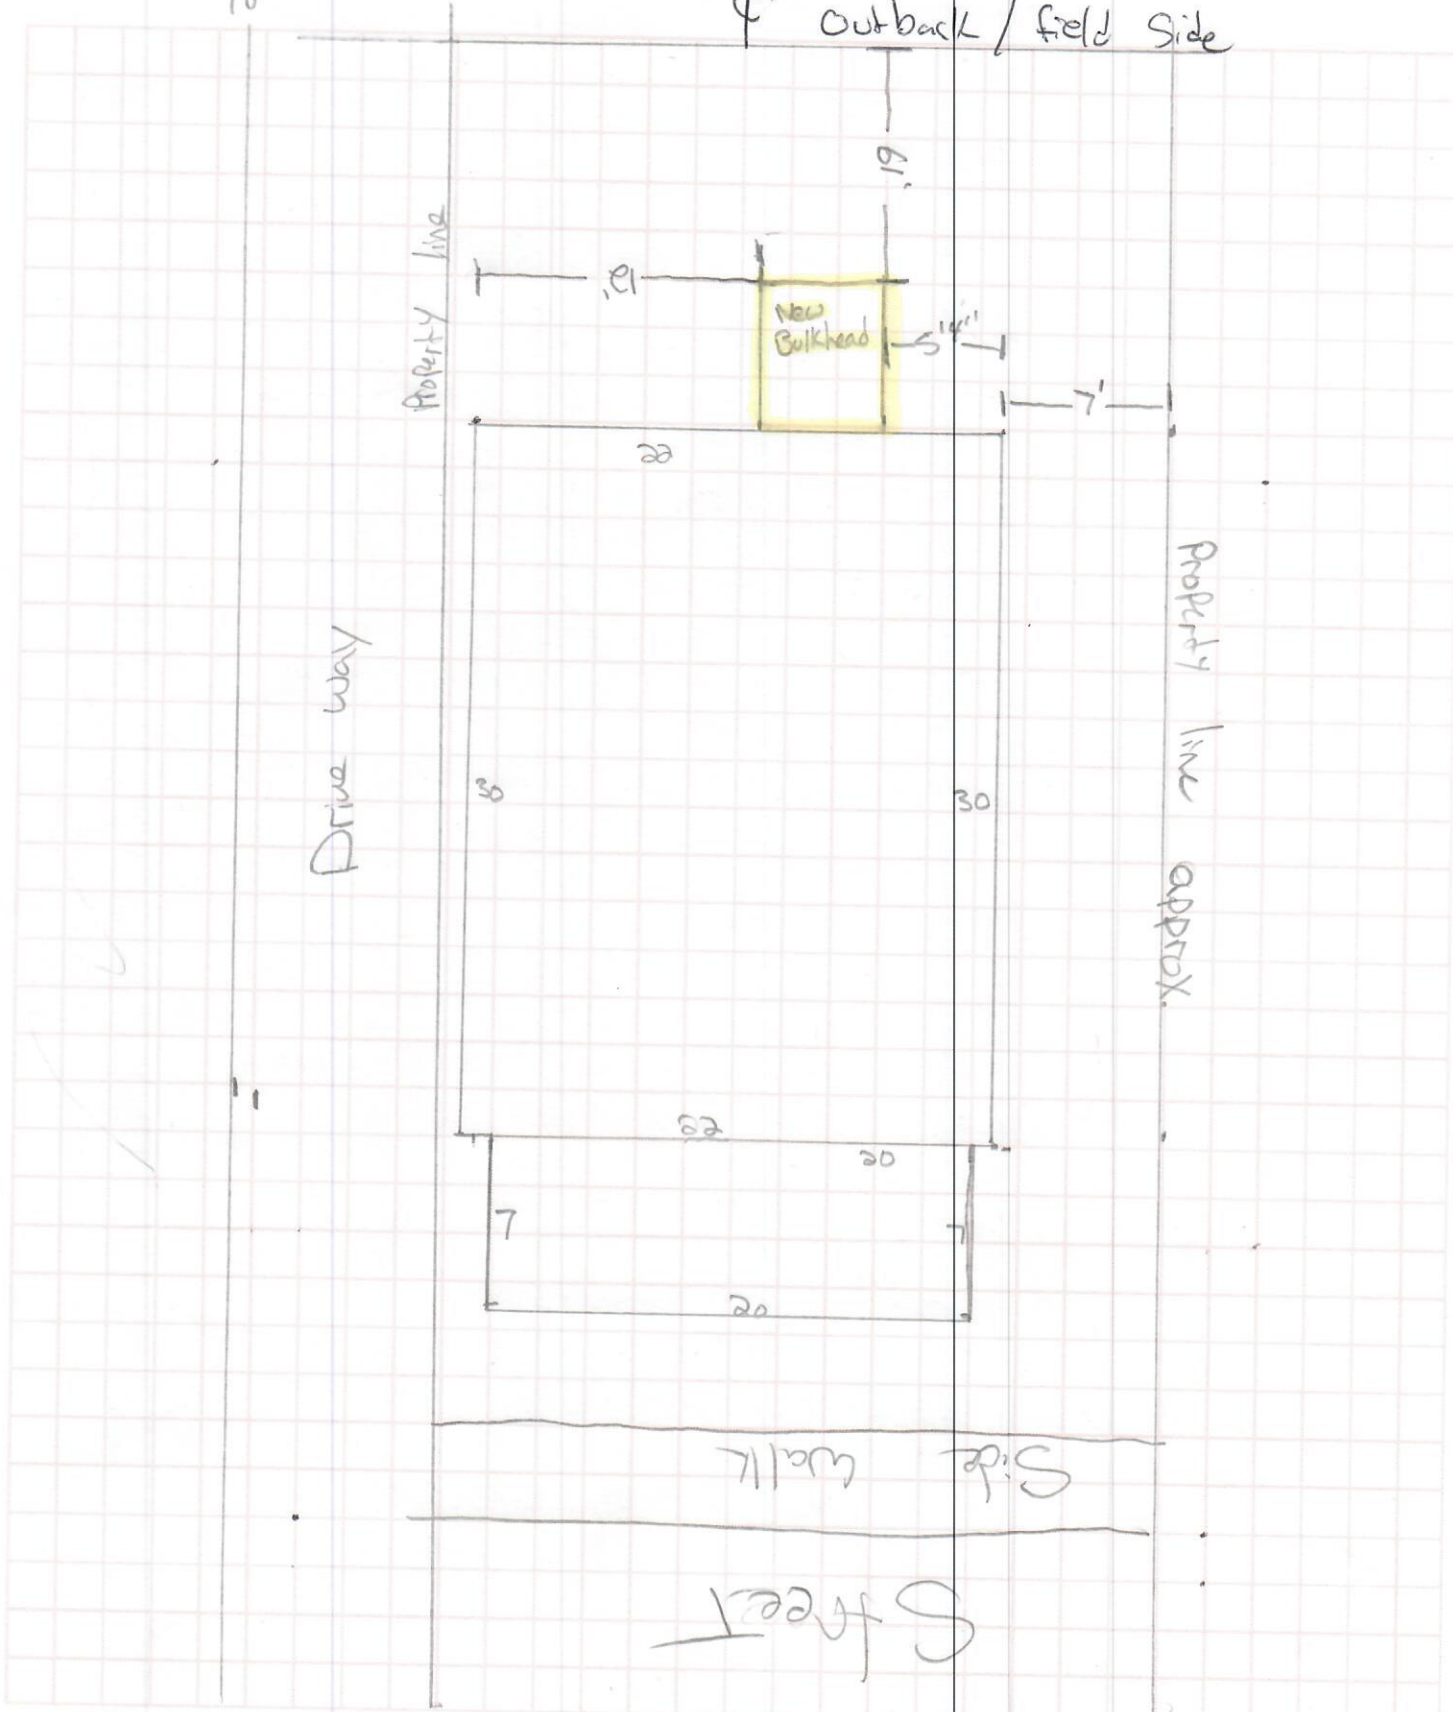

ME 1-800-872-0821

NH 1-800-225-3580

CONSTRUCTION SPECIALTIES
Since 1916

1/8" = 1'

Outback / field Side

Street Side