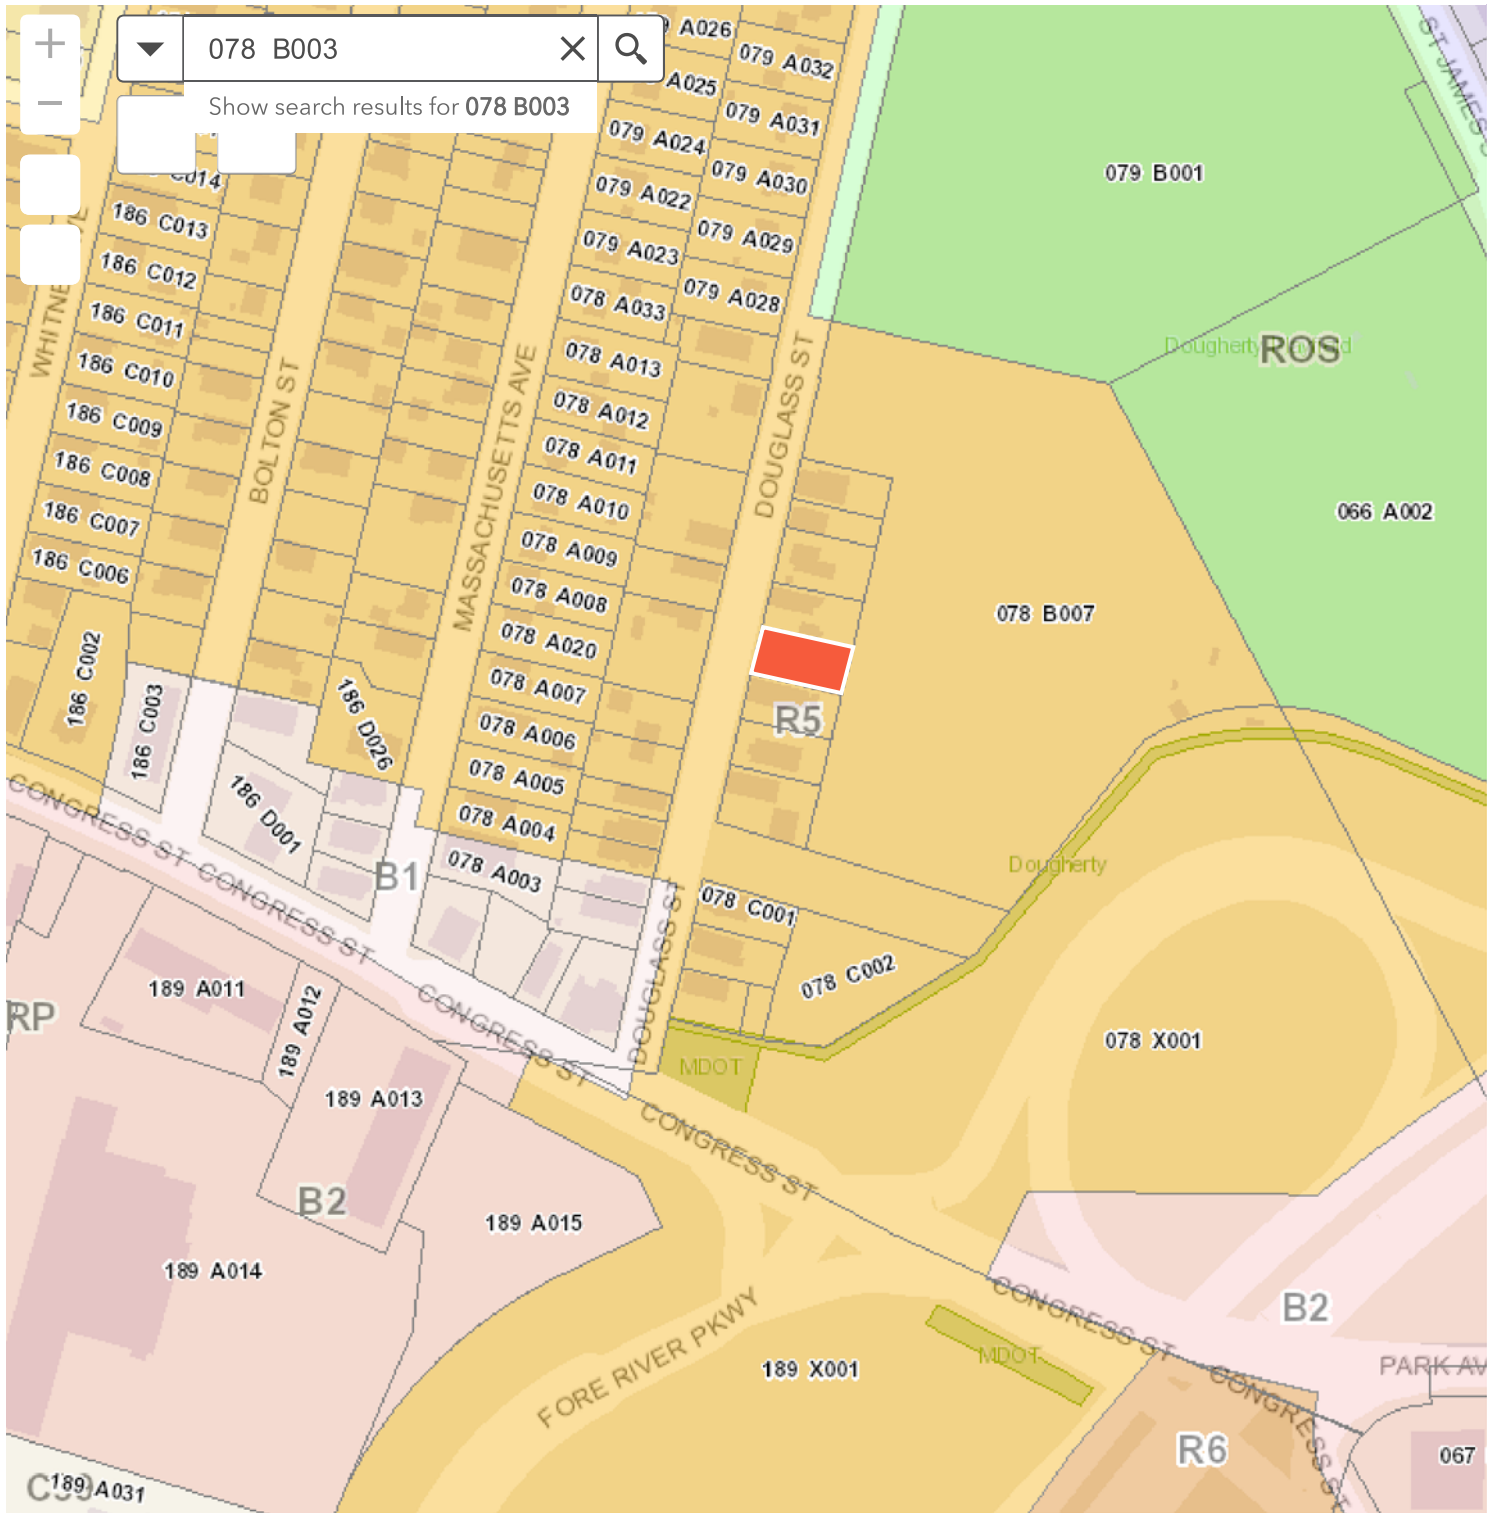

75 Douglass St - Conditional Use Appeal

200ft
2,922,943.976 300,907.384 Feet